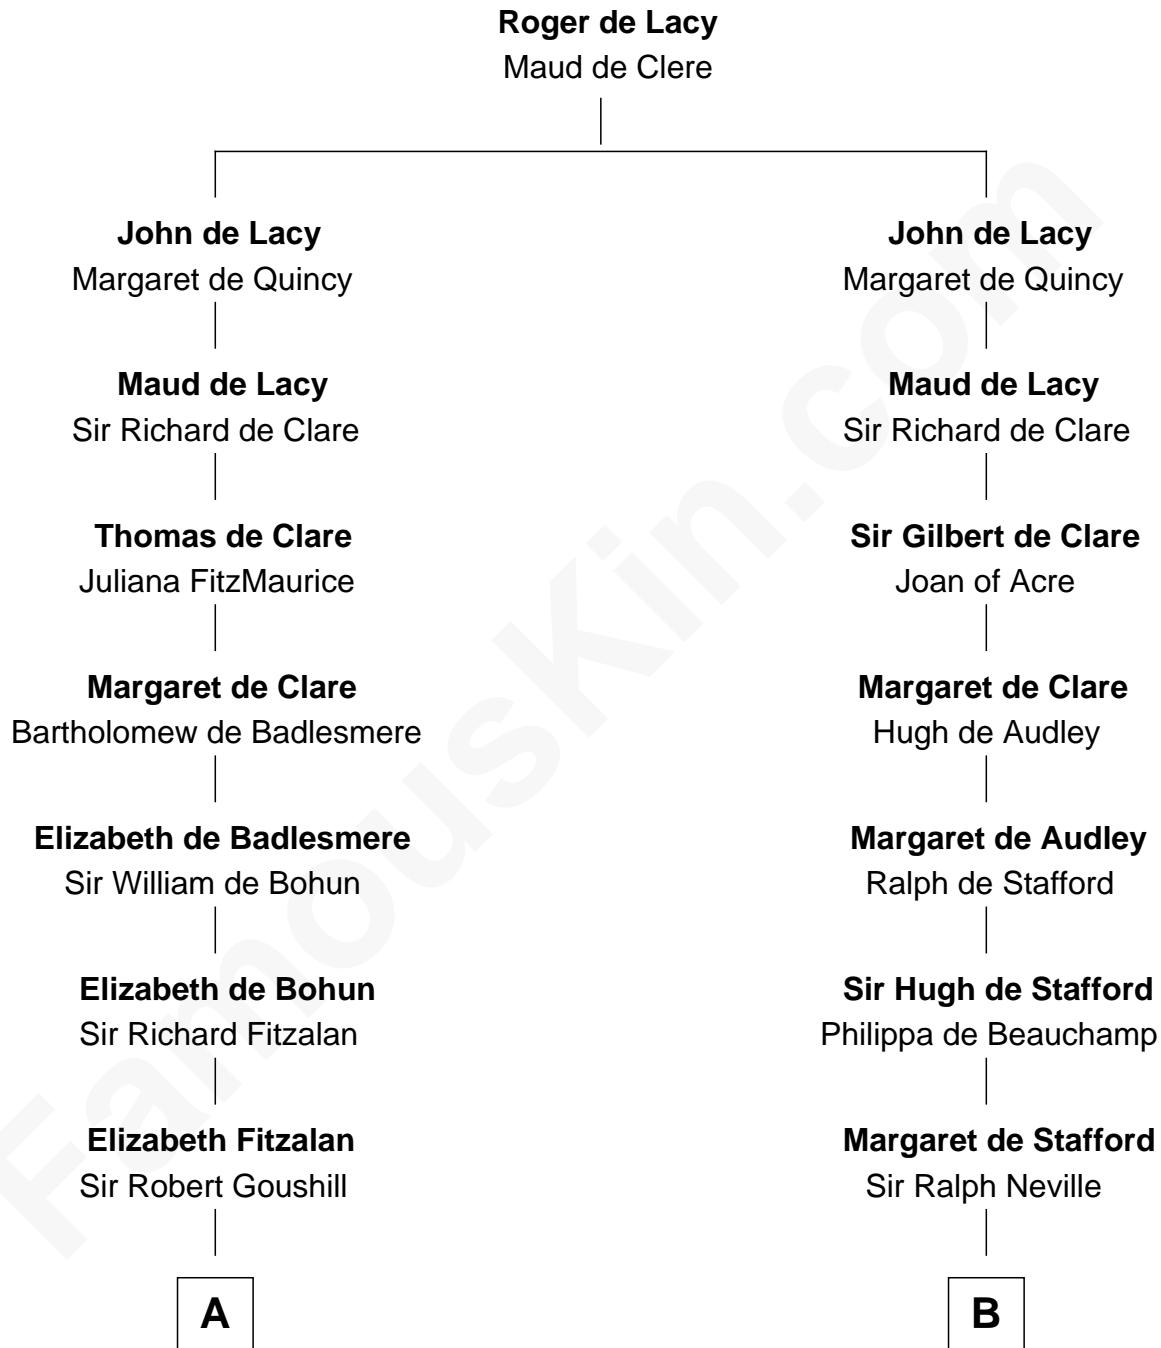

FamousKin.com
Relationship Chart of
Oliver Wendell Holmes, Jr.
U.S. Supreme Court Justice

19th cousin 2 times removed of
William Henry Harrison
9th U.S. President

C

Sarah Oliver
Jacob Wendell

Oliver Wendell
Mary Jackson

Sarah Wendell
Rev. Abiel Holmes

Oliver Wendell Holmes
Amelia Lee Jackson

Oliver Wendell Holmes, Jr.
U.S. Supreme Court Justice

D

Benjamin Harrison
Anne Carter

Benjamin Harrison
Elizabeth Bassett

William Henry Harrison
9th U.S. President

FamousKin.com