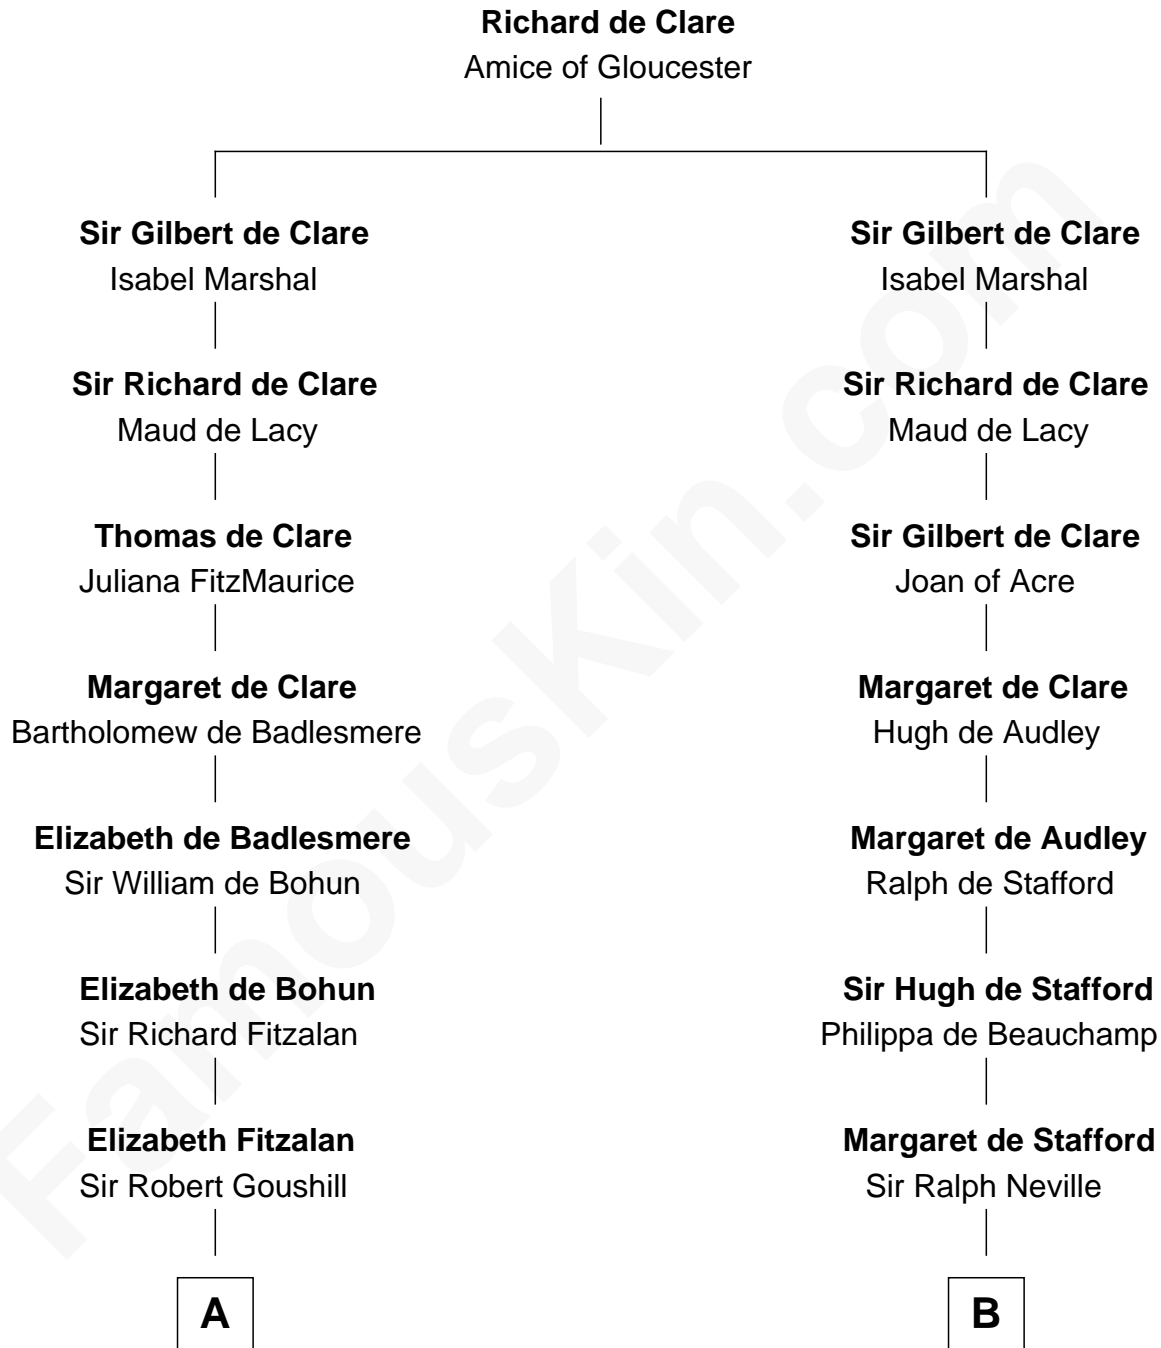

FamousKin.com
Relationship Chart of
Oliver Wendell Holmes, Jr.
U.S. Supreme Court Justice

19th cousin 2 times removed of
William Henry Harrison
9th U.S. President

C

Sarah Oliver
Jacob Wendell

Oliver Wendell
Mary Jackson

Sarah Wendell
Rev. Abiel Holmes

Oliver Wendell Holmes
Amelia Lee Jackson

Oliver Wendell Holmes, Jr.
U.S. Supreme Court Justice

D

Benjamin Harrison
Anne Carter

Benjamin Harrison
Elizabeth Bassett

William Henry Harrison
9th U.S. President

FamousKin.com