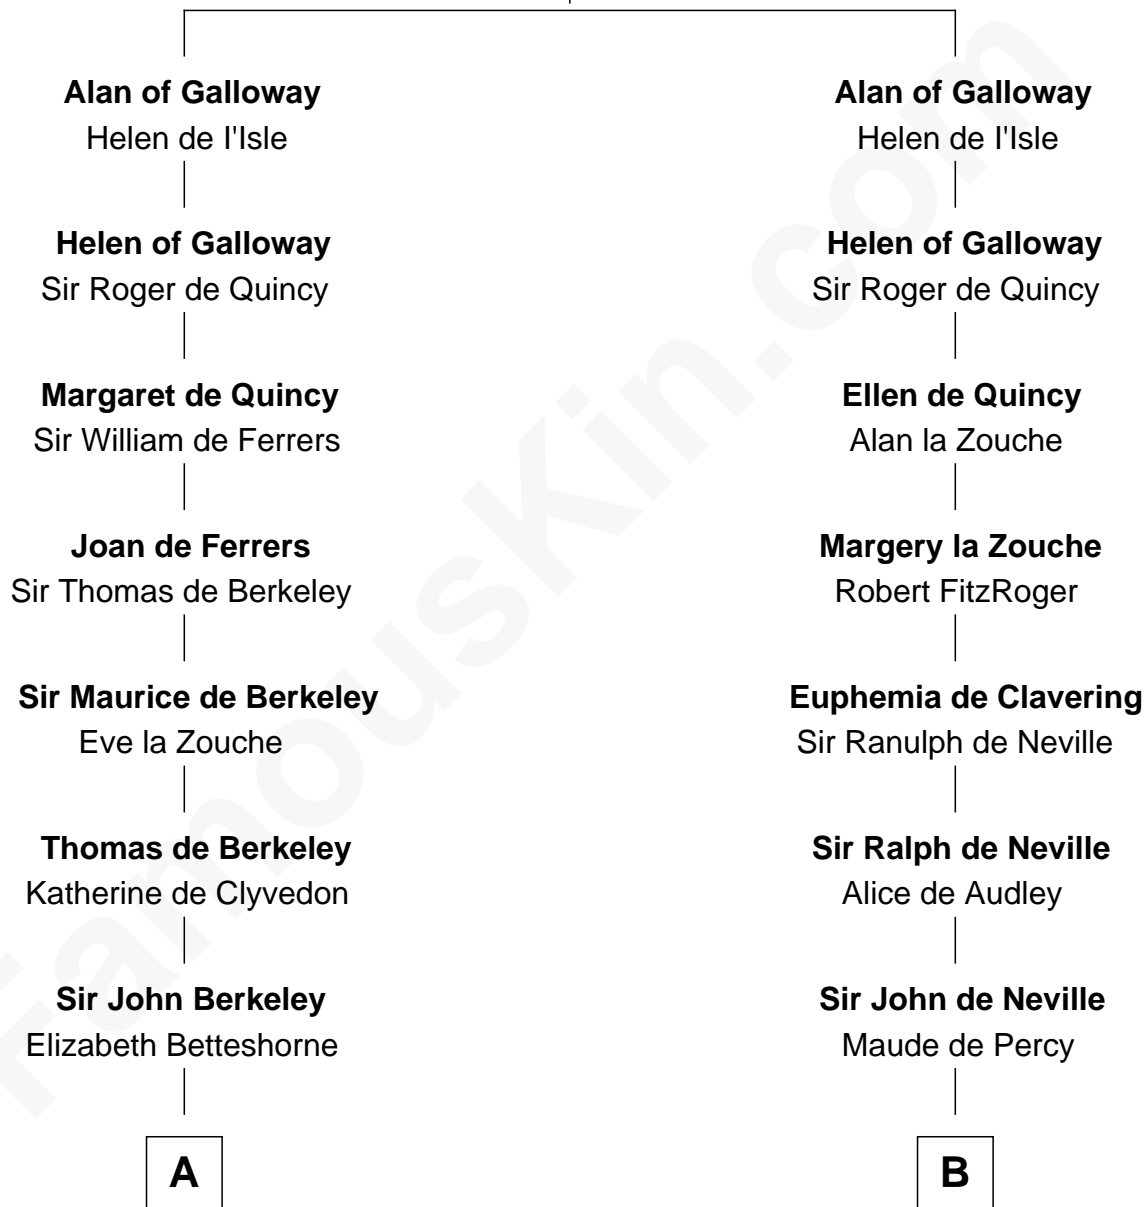

FamousKin.com
Relationship Chart of
Oliver Wendell Holmes, Jr.
U.S. Supreme Court Justice

20th cousin 1 time removed of
William Henry Harrison
9th U.S. President

Roland of Galloway
 Helena de Morville

C

Sarah Oliver
Jacob Wendell

Oliver Wendell
Mary Jackson

Sarah Wendell
Rev. Abiel Holmes

Oliver Wendell Holmes
Amelia Lee Jackson

Oliver Wendell Holmes, Jr.
U.S. Supreme Court Justice

D

Benjamin Harrison
Elizabeth Burwell

Benjamin Harrison
Anne Carter