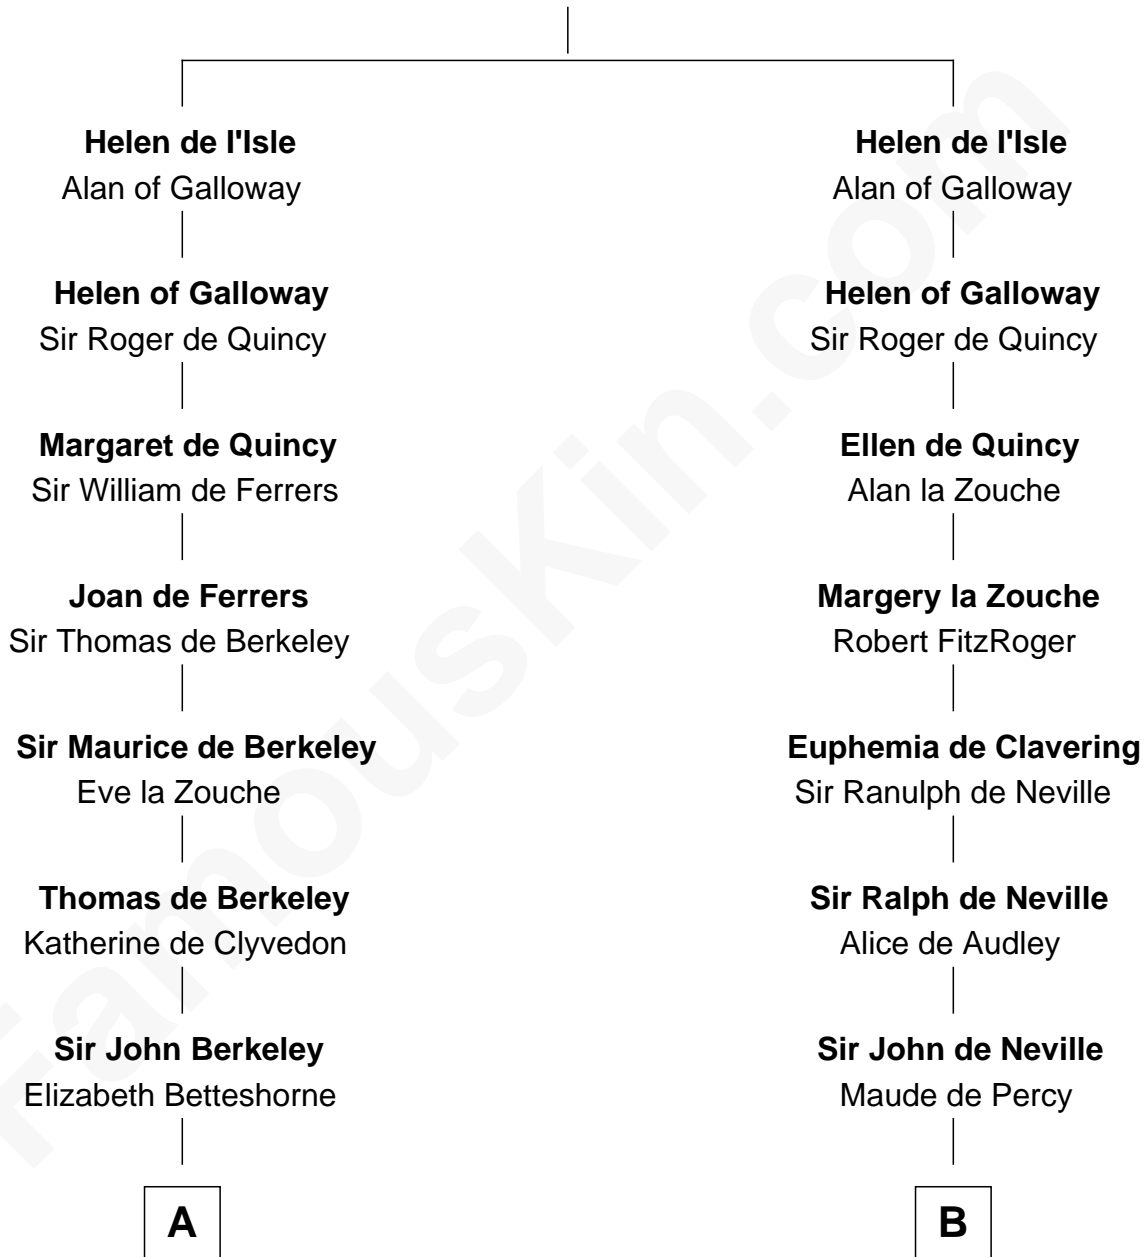

FamousKin.com
Relationship Chart of
Oliver Wendell Holmes, Jr.
U.S. Supreme Court Justice

20th cousin 1 time removed of
William Henry Harrison
9th U.S. President

Reginald de l'Isle
 Fonia of Moray

C

Sarah Oliver
Jacob Wendell

Oliver Wendell
Mary Jackson

Sarah Wendell
Rev. Abiel Holmes

Oliver Wendell Holmes
Amelia Lee Jackson

Oliver Wendell Holmes, Jr.
U.S. Supreme Court Justice

D

Benjamin Harrison
Elizabeth Burwell

Benjamin Harrison
Anne Carter