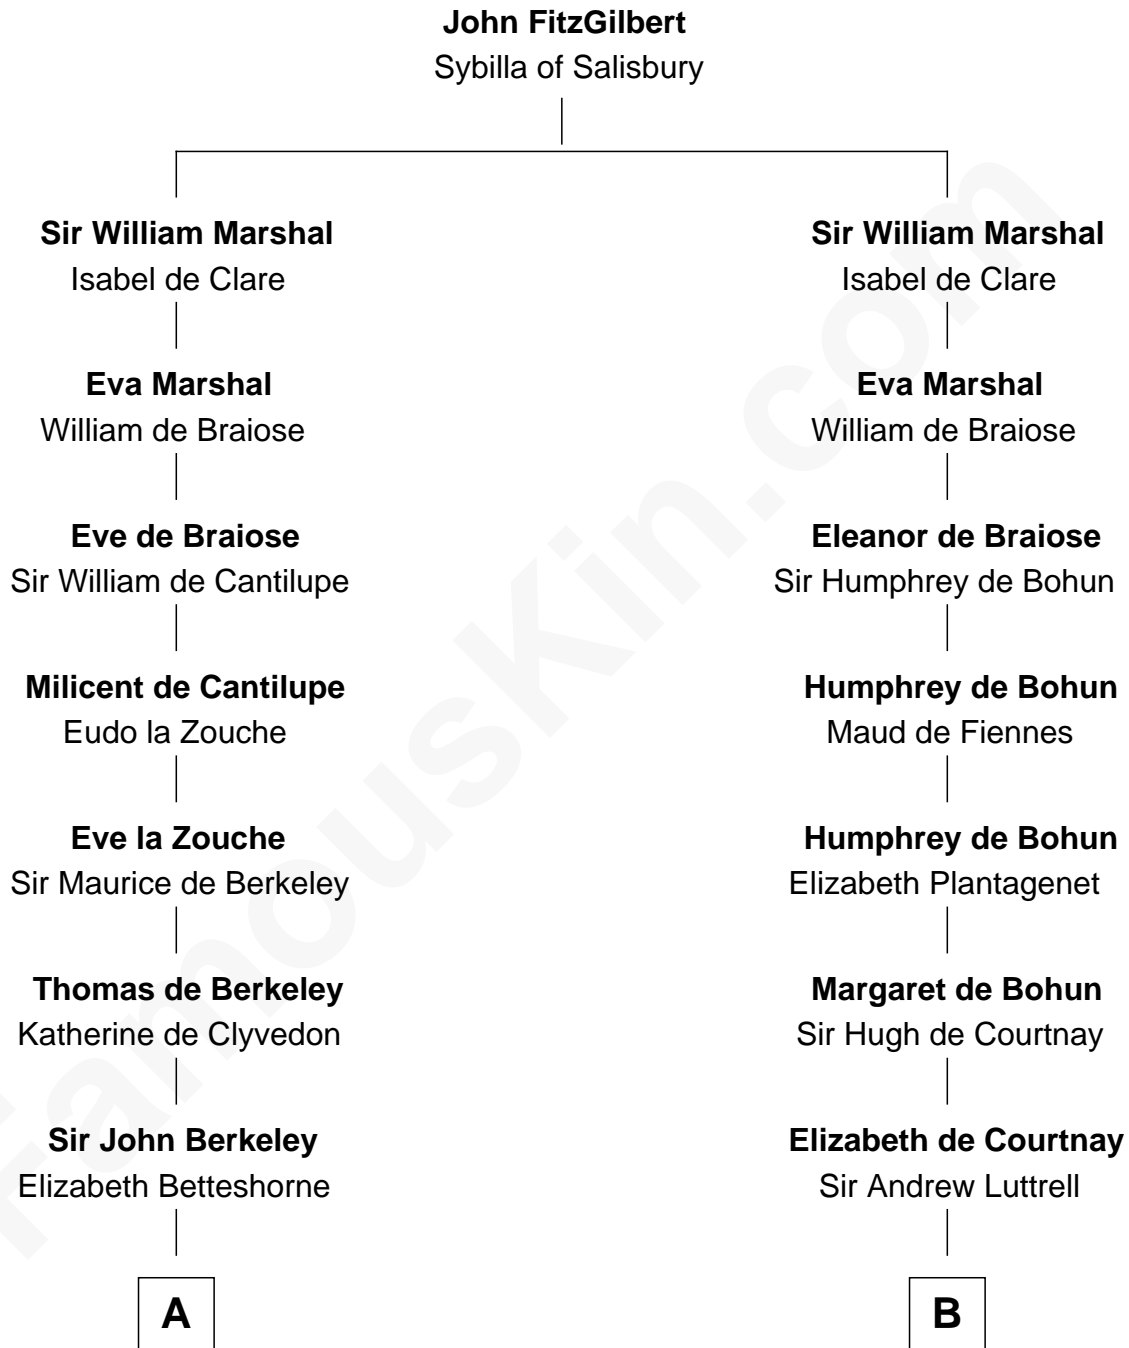

FamousKin.com
Relationship Chart of
Oliver Wendell Holmes, Jr.
U.S. Supreme Court Justice

19th cousin 2 times removed of
William Henry Harrison
9th U.S. President

C

Sarah Oliver
Jacob Wendell

Oliver Wendell
Mary Jackson

Sarah Wendell
Rev. Abiel Holmes

Oliver Wendell Holmes
Amelia Lee Jackson

Oliver Wendell Holmes, Jr.
U.S. Supreme Court Justice

D

Anne Carter
Benjamin Harrison

Benjamin Harrison
Elizabeth Bassett

William Henry Harrison
9th U.S. President