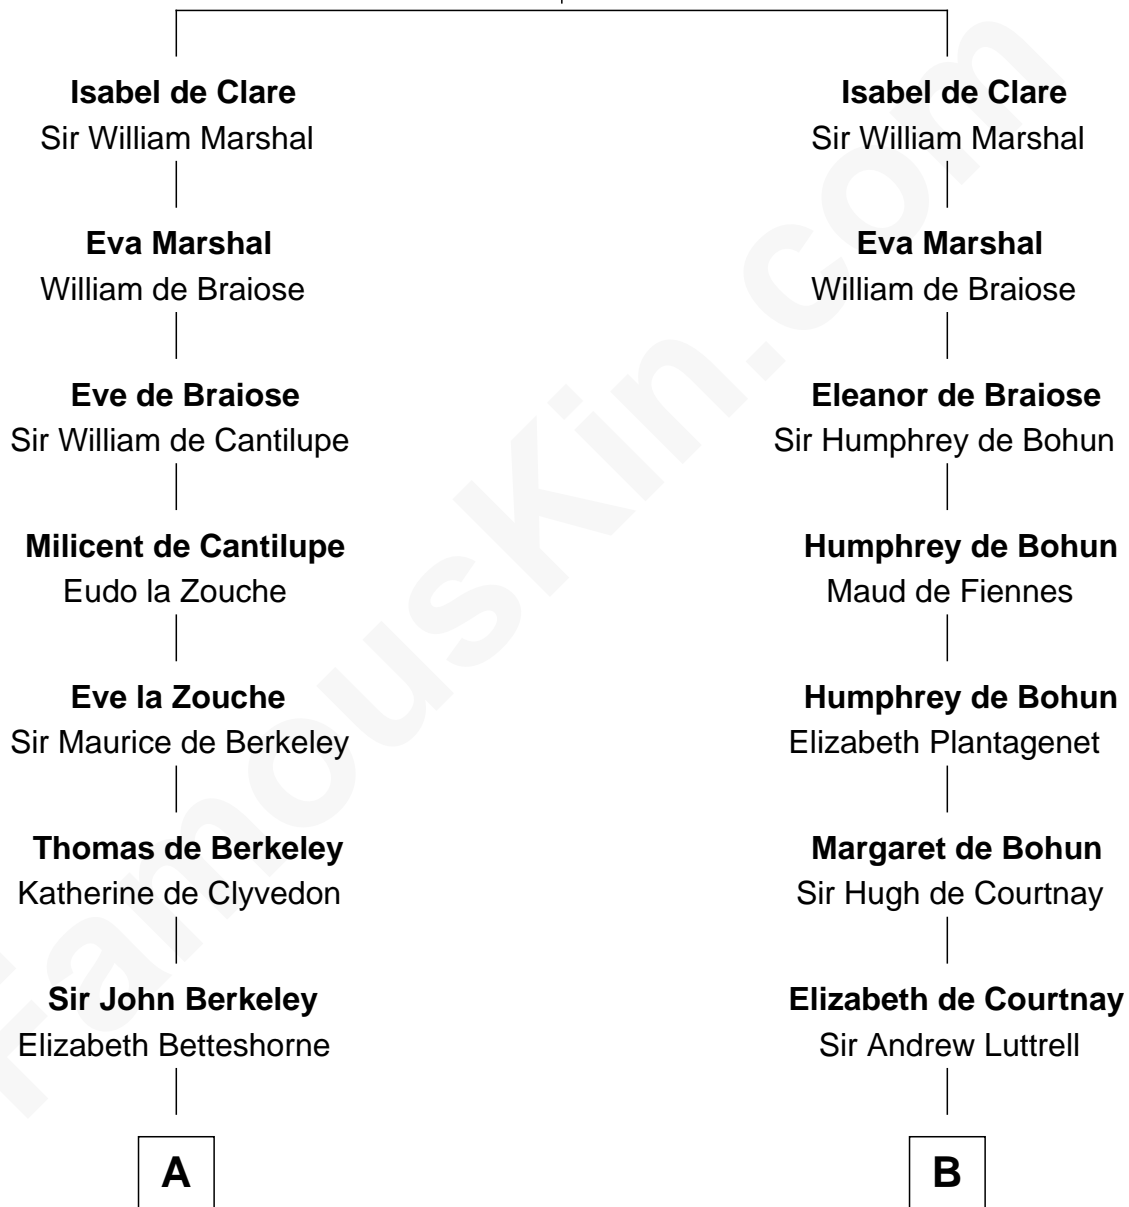

**FamousKin.com**  
**Relationship Chart of**  
**Oliver Wendell Holmes, Jr.**  
*U.S. Supreme Court Justice*

21st cousin of

**Benjamin Harrison**  
*23rd U.S. President*

**Richard de Clare**  
 Aoife MacMurrough

**C**

**Sarah Oliver**  
Jacob Wendell

**Oliver Wendell**  
Mary Jackson

**Sarah Wendell**  
Rev. Abiel Holmes

**Oliver Wendell Holmes**  
Amelia Lee Jackson

**Oliver Wendell Holmes, Jr.**  
*U.S. Supreme Court Justice*

**D**

**Anne Carter**  
Benjamin Harrison

**Benjamin Harrison**  
Elizabeth Bassett

**Gen. William Henry Harrison**  
Anna Tuthill Symmes

**John Scott Harrison**  
Elizabeth Ramsey Irwin

**Benjamin Harrison**  
*23rd U.S. President*