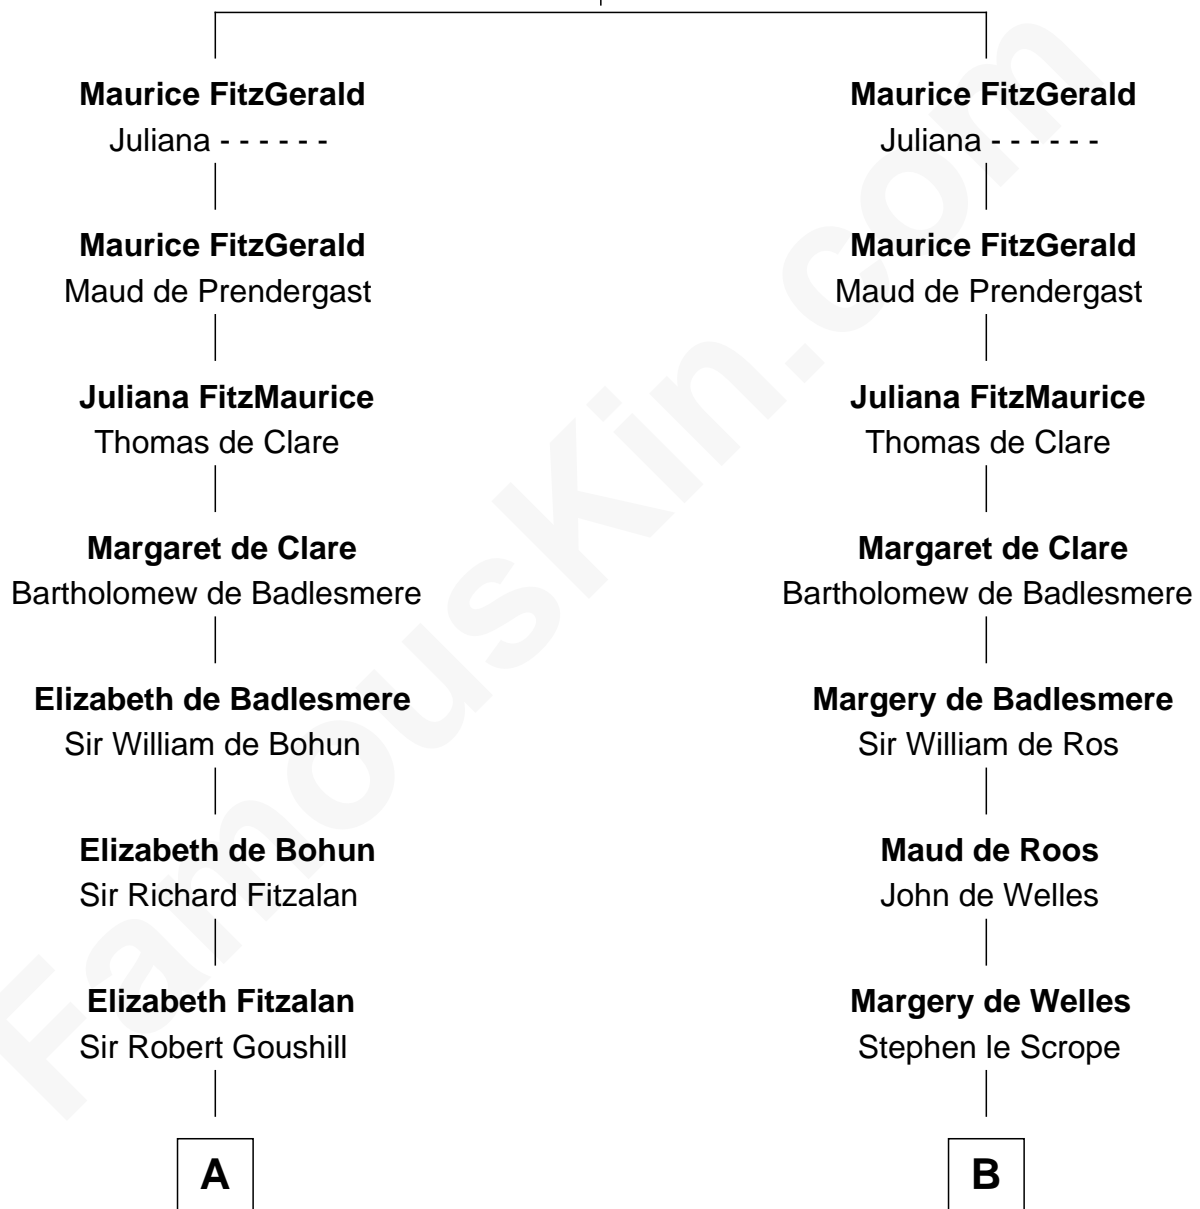

FamousKin.com
Relationship Chart of
Oliver Wendell Holmes, Jr.
U.S. Supreme Court Justice

21st cousin of

Benjamin Harrison
23rd U.S. President

Gerald FitzMaurice
 Eve de Bermingham

C

Sarah Oliver
Jacob Wendell

Oliver Wendell
Mary Jackson

Sarah Wendell
Rev. Abiel Holmes

Oliver Wendell Holmes
Amelia Lee Jackson

Oliver Wendell Holmes, Jr.
U.S. Supreme Court Justice

D

Benjamin Harrison
Anne Carter

Benjamin Harrison
Elizabeth Bassett

Gen. William Henry Harrison
Anna Tuthill Symmes

John Scott Harrison
Elizabeth Ramsey Irwin

Benjamin Harrison
23rd U.S. President