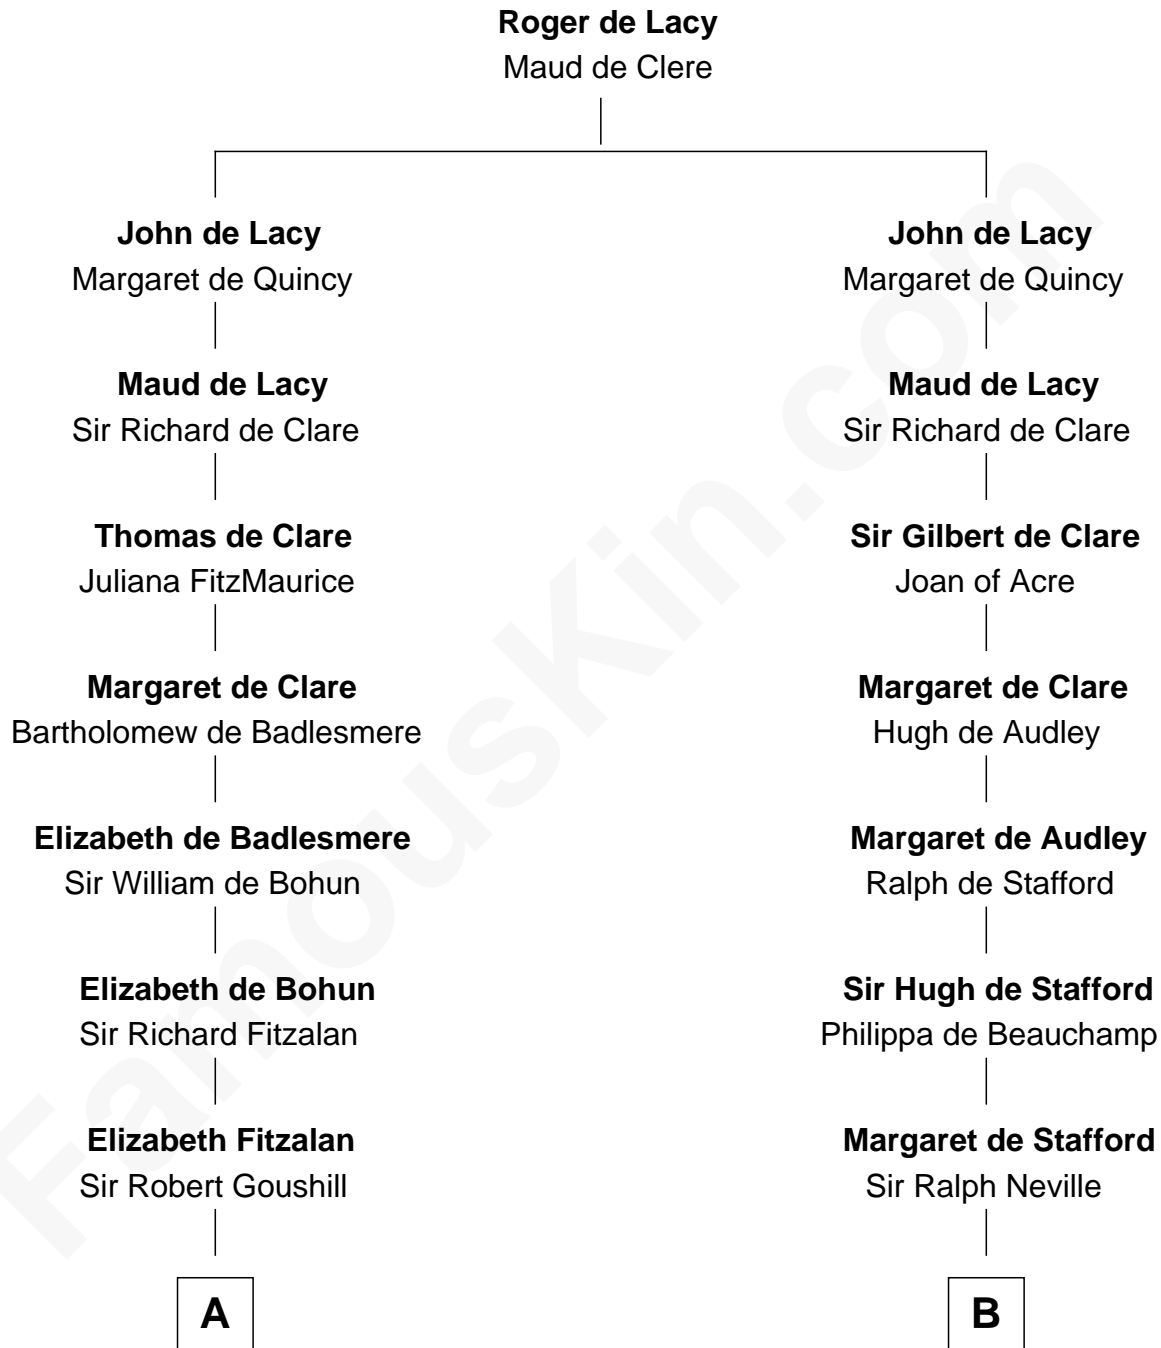

**FamousKin.com**  
**Relationship Chart of**  
**Oliver Wendell Holmes, Jr.**  
*U.S. Supreme Court Justice*

21st cousin of

**Benjamin Harrison**  
*23rd U.S. President*

**C**

**Sarah Oliver**  
Jacob Wendell

**Oliver Wendell**  
Mary Jackson

**Sarah Wendell**  
Rev. Abiel Holmes

**Oliver Wendell Holmes**  
Amelia Lee Jackson

**Oliver Wendell Holmes, Jr.**  
*U.S. Supreme Court Justice*

**D**

**Benjamin Harrison**  
Anne Carter

**Benjamin Harrison**  
Elizabeth Bassett

**Gen. William Henry Harrison**  
Anna Tuthill Symmes

**John Scott Harrison**  
Elizabeth Ramsey Irwin

**Benjamin Harrison**  
*23rd U.S. President*