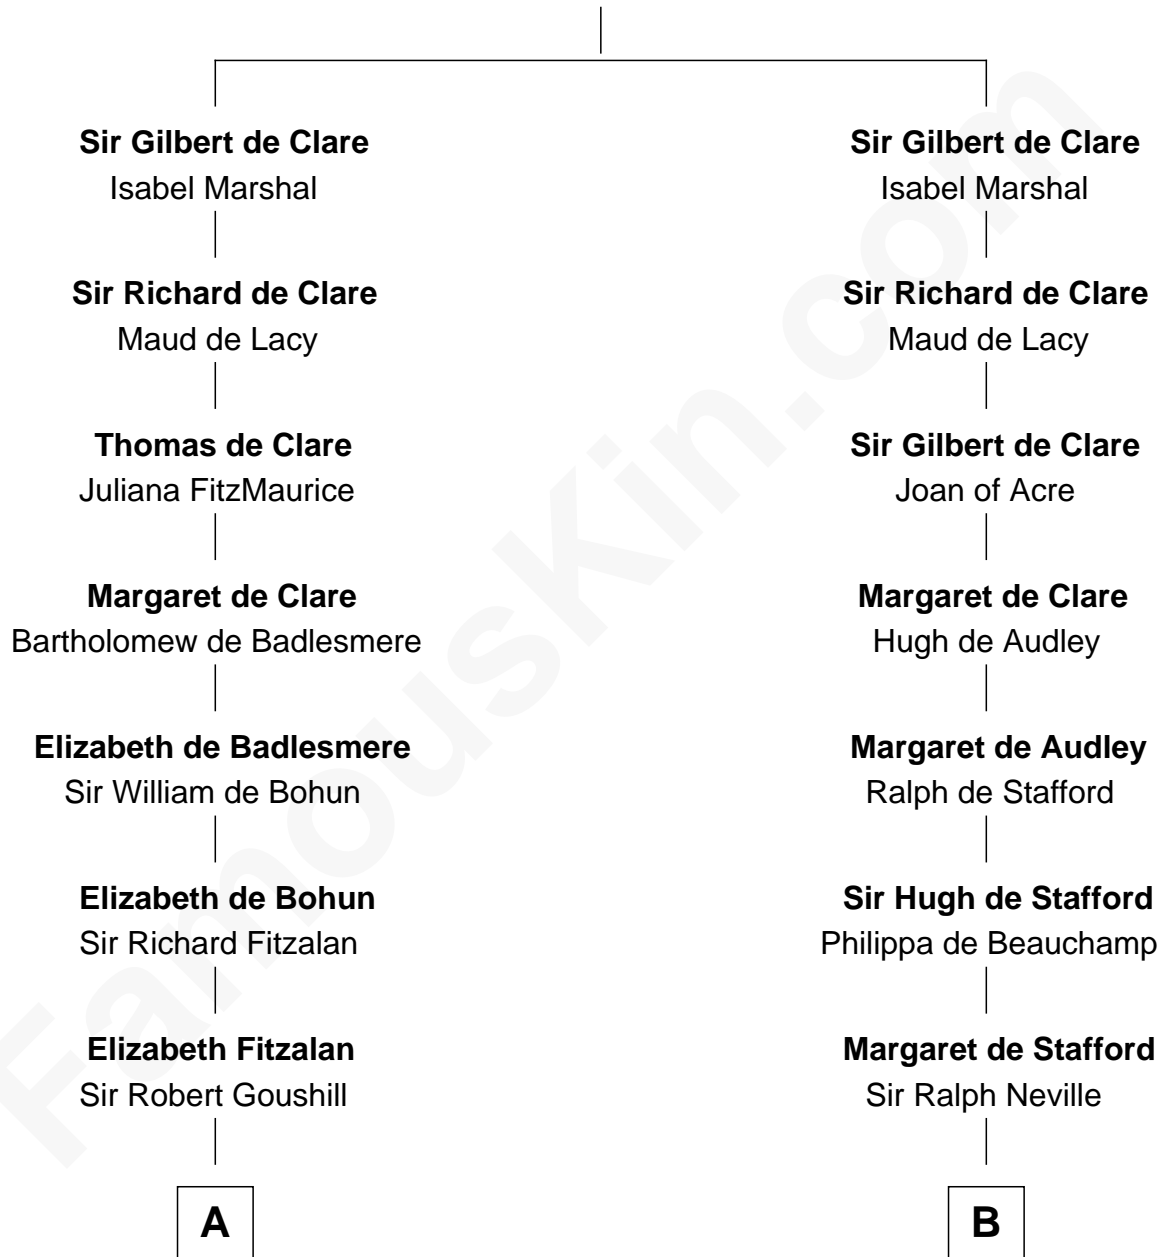

FamousKin.com
Relationship Chart of
Oliver Wendell Holmes, Jr.
U.S. Supreme Court Justice

21st cousin of

Benjamin Harrison
23rd U.S. President

Richard de Clare
 Amice of Gloucester

C

Sarah Oliver
Jacob Wendell

Oliver Wendell
Mary Jackson

Sarah Wendell
Rev. Abiel Holmes

Oliver Wendell Holmes
Amelia Lee Jackson

Oliver Wendell Holmes, Jr.
U.S. Supreme Court Justice

D

Benjamin Harrison
Anne Carter

Benjamin Harrison
Elizabeth Bassett

Gen. William Henry Harrison
Anna Tuthill Symmes

John Scott Harrison
Elizabeth Ramsey Irwin

Benjamin Harrison
23rd U.S. President