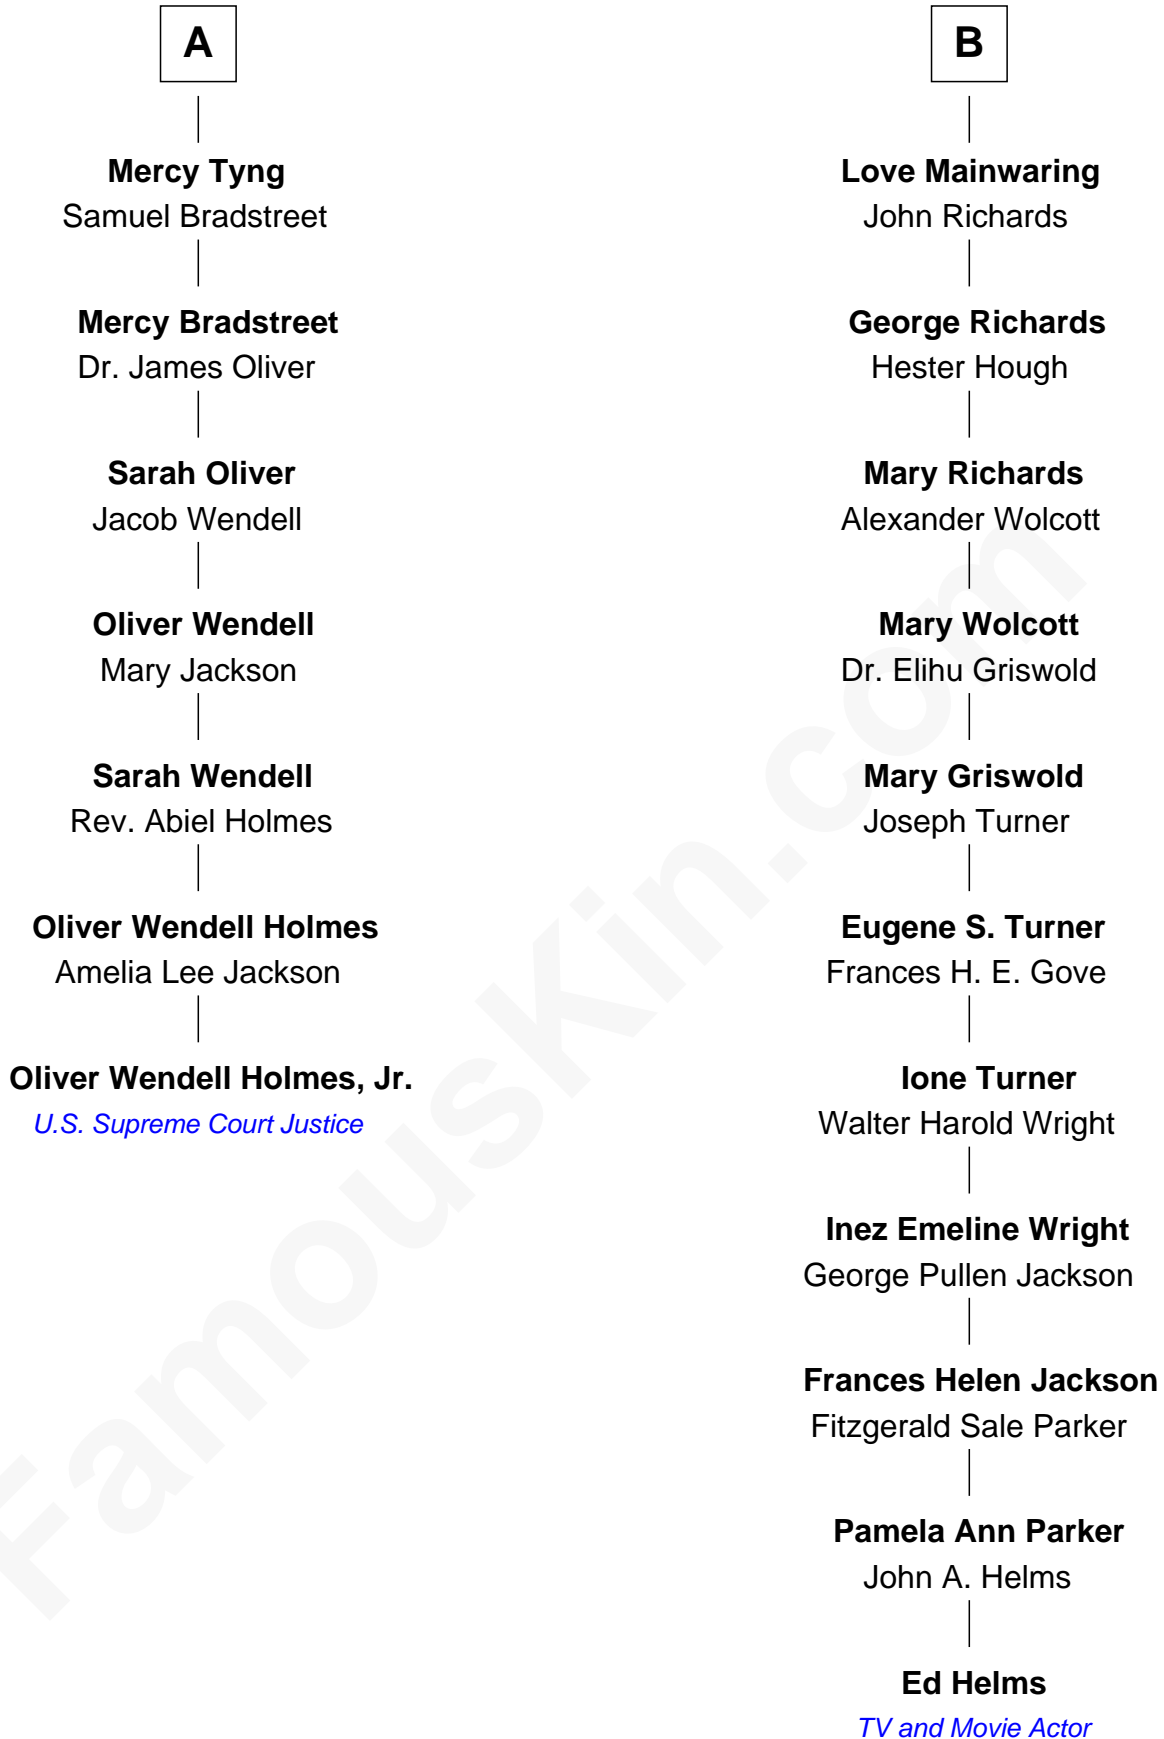

FamousKin.com
Relationship Chart of
Oliver Wendell Holmes, Jr.
U.S. Supreme Court Justice

13th cousin 4 times removed of

Ed Helms

TV and Movie Actor

Sir Thomas Stanley

Joan Goushill

Margaret Stanley
 Sir William Troutbeck

Joan Troutbeck
 Sir William Griffith

Sir William Griffith
 Jane Stradling

Dorothy Griffith
 William Williams

Jane Williams
 William Coytmore

Rowland Coytmore
 Katherine Myles

Elizabeth Coytmore
 William Tyng

A

Sir John Stanley
 Elizabeth Weever

Margery Stanley
 Sir William Torbock

Thomas Torbock
 Elizabeth Moore

William Torbock
 Catherine Gerard

Margaret Torbock
 Oliver Mainwaring

Oliver Mainwaring
 Prudence Ashe

Oliver Mainwaring
 Hannah Raymond

B

Ed Helms photo by [Shana Fagan](#) (CC BY 3.0)