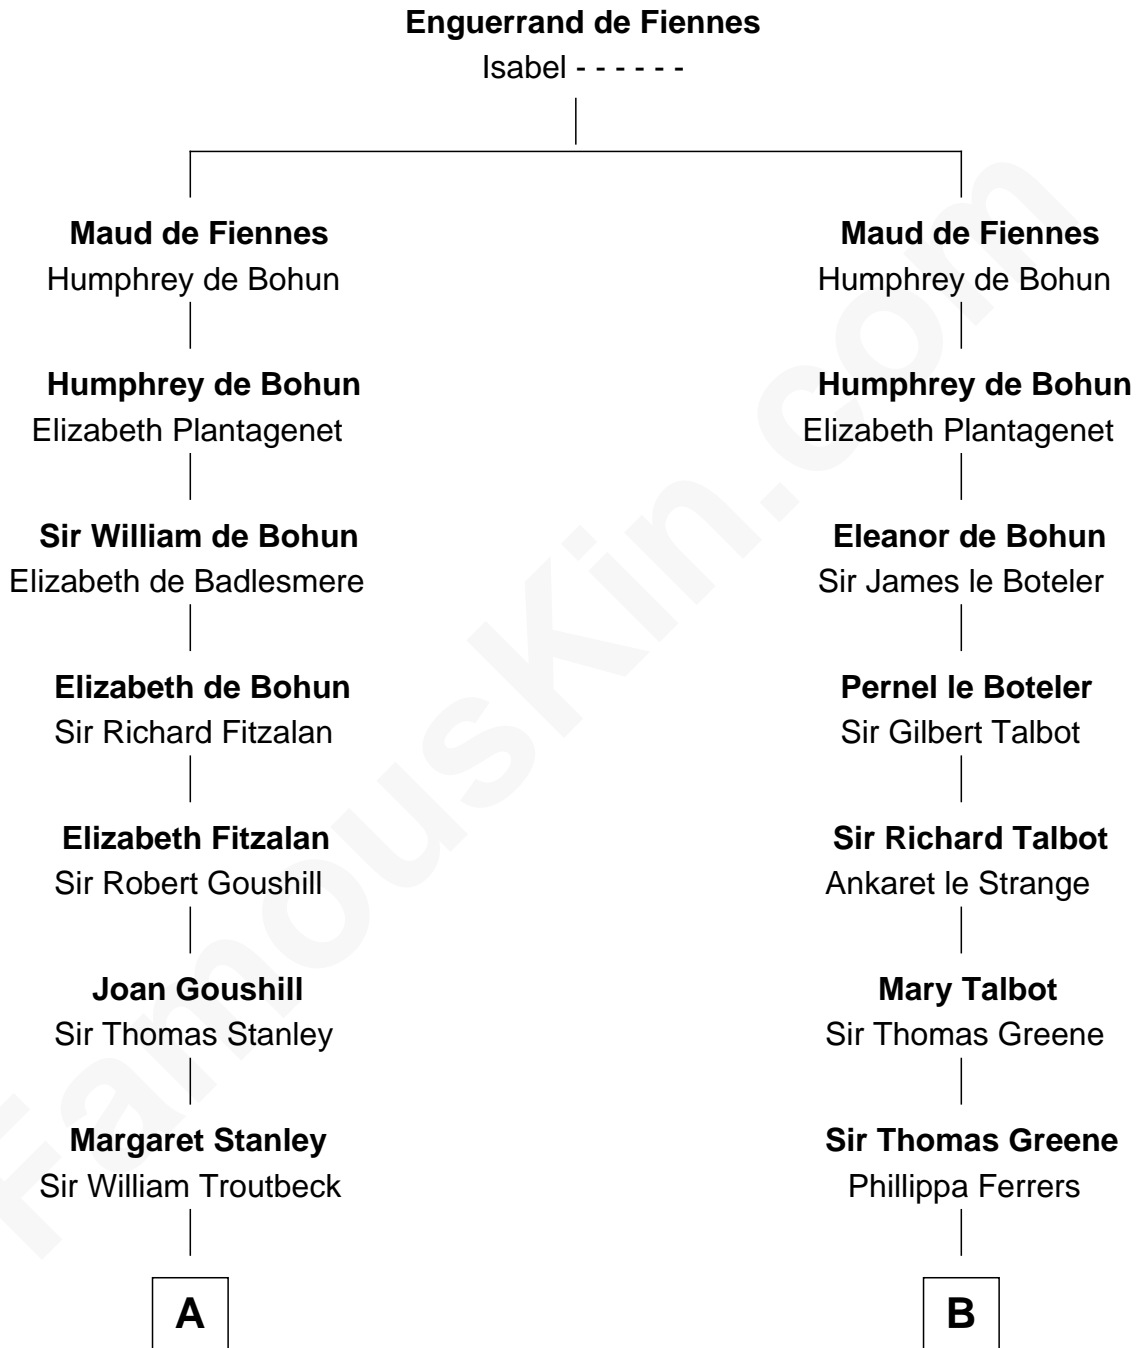

FamousKin.com
Relationship Chart of
Oliver Wendell Holmes, Jr.
U.S. Supreme Court Justice

19th cousin 1 time removed of

Joseph Wharton

Founder of the Wharton School of Business

C

Sarah Wendell
Rev. Abiel Holmes

Oliver Wendell Holmes
Amelia Lee Jackson

Oliver Wendell Holmes, Jr.
U.S. Supreme Court Justice

D

Thomas Rodman
Mary Borden

Hannah Rodman
Samuel Rowland Fisher

Deborah Fisher
William Wharton

Joseph Wharton
Founder, Wharton School of Business