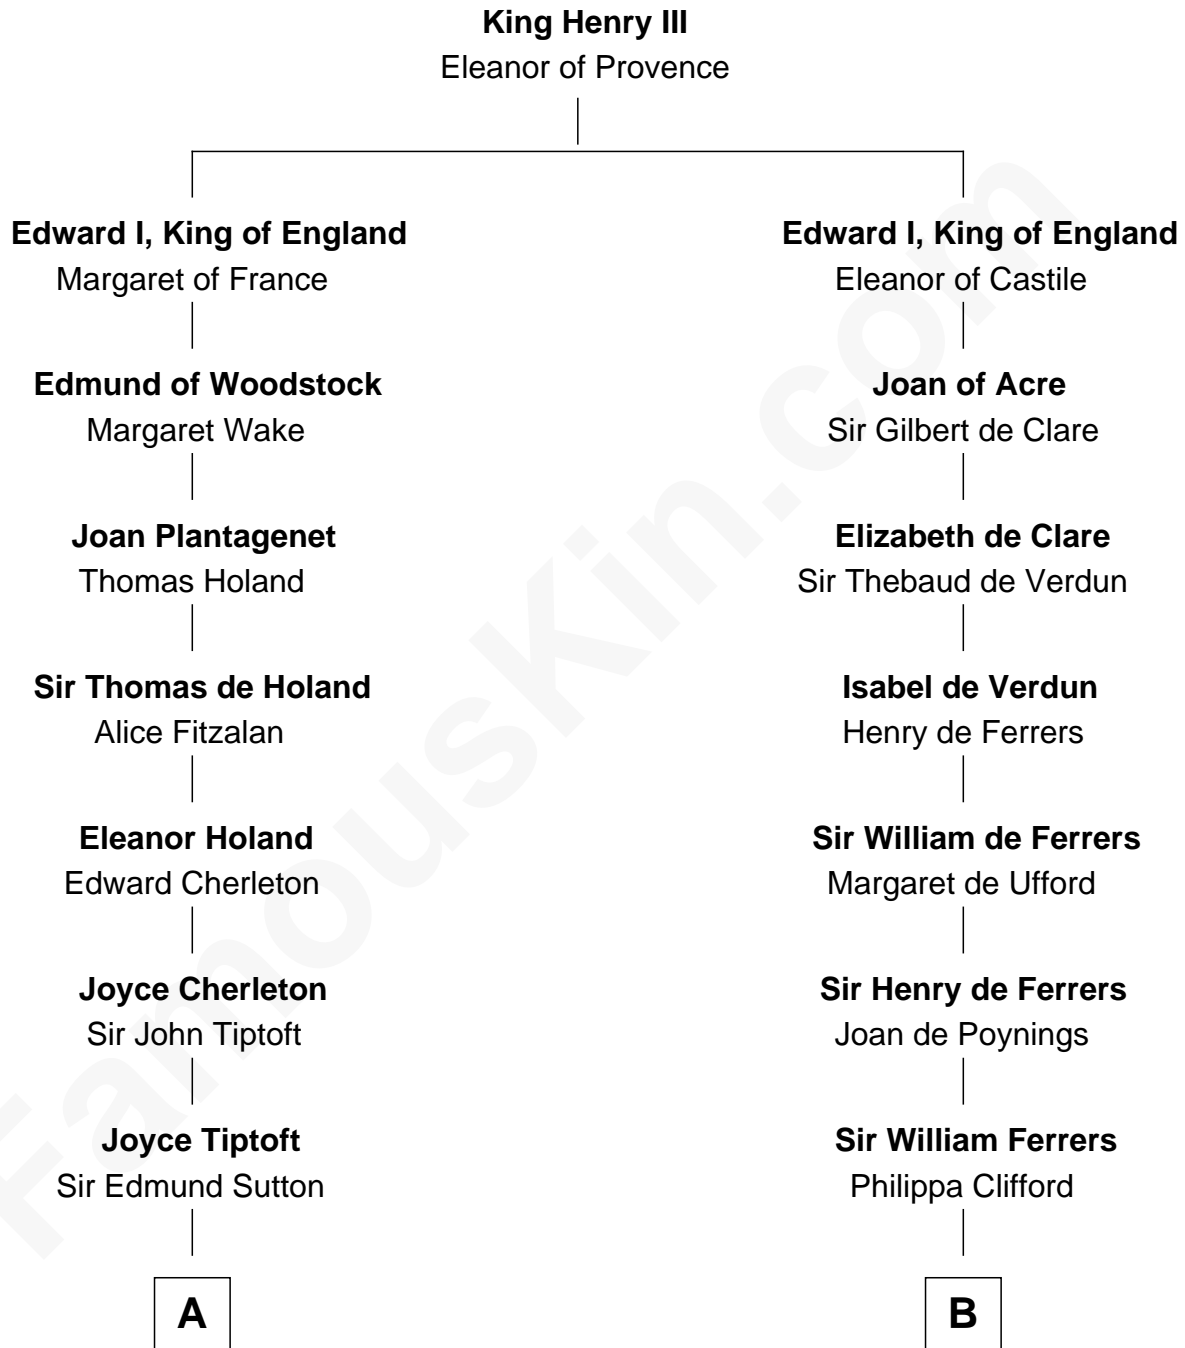

FamousKin.com
Relationship Chart of
Oliver Wendell Holmes, Jr.
U.S. Supreme Court Justice

19th cousin 1 time removed of

Joseph Wharton

Founder of the Wharton School of Business

C

Sarah Wendell
Rev. Abiel Holmes

Oliver Wendell Holmes
Amelia Lee Jackson

Oliver Wendell Holmes, Jr.
U.S. Supreme Court Justice

D

Thomas Rodman
Mary Borden

Hannah Rodman
Samuel Rowland Fisher

Deborah Fisher
William Wharton

Joseph Wharton
Founder, Wharton School of Business