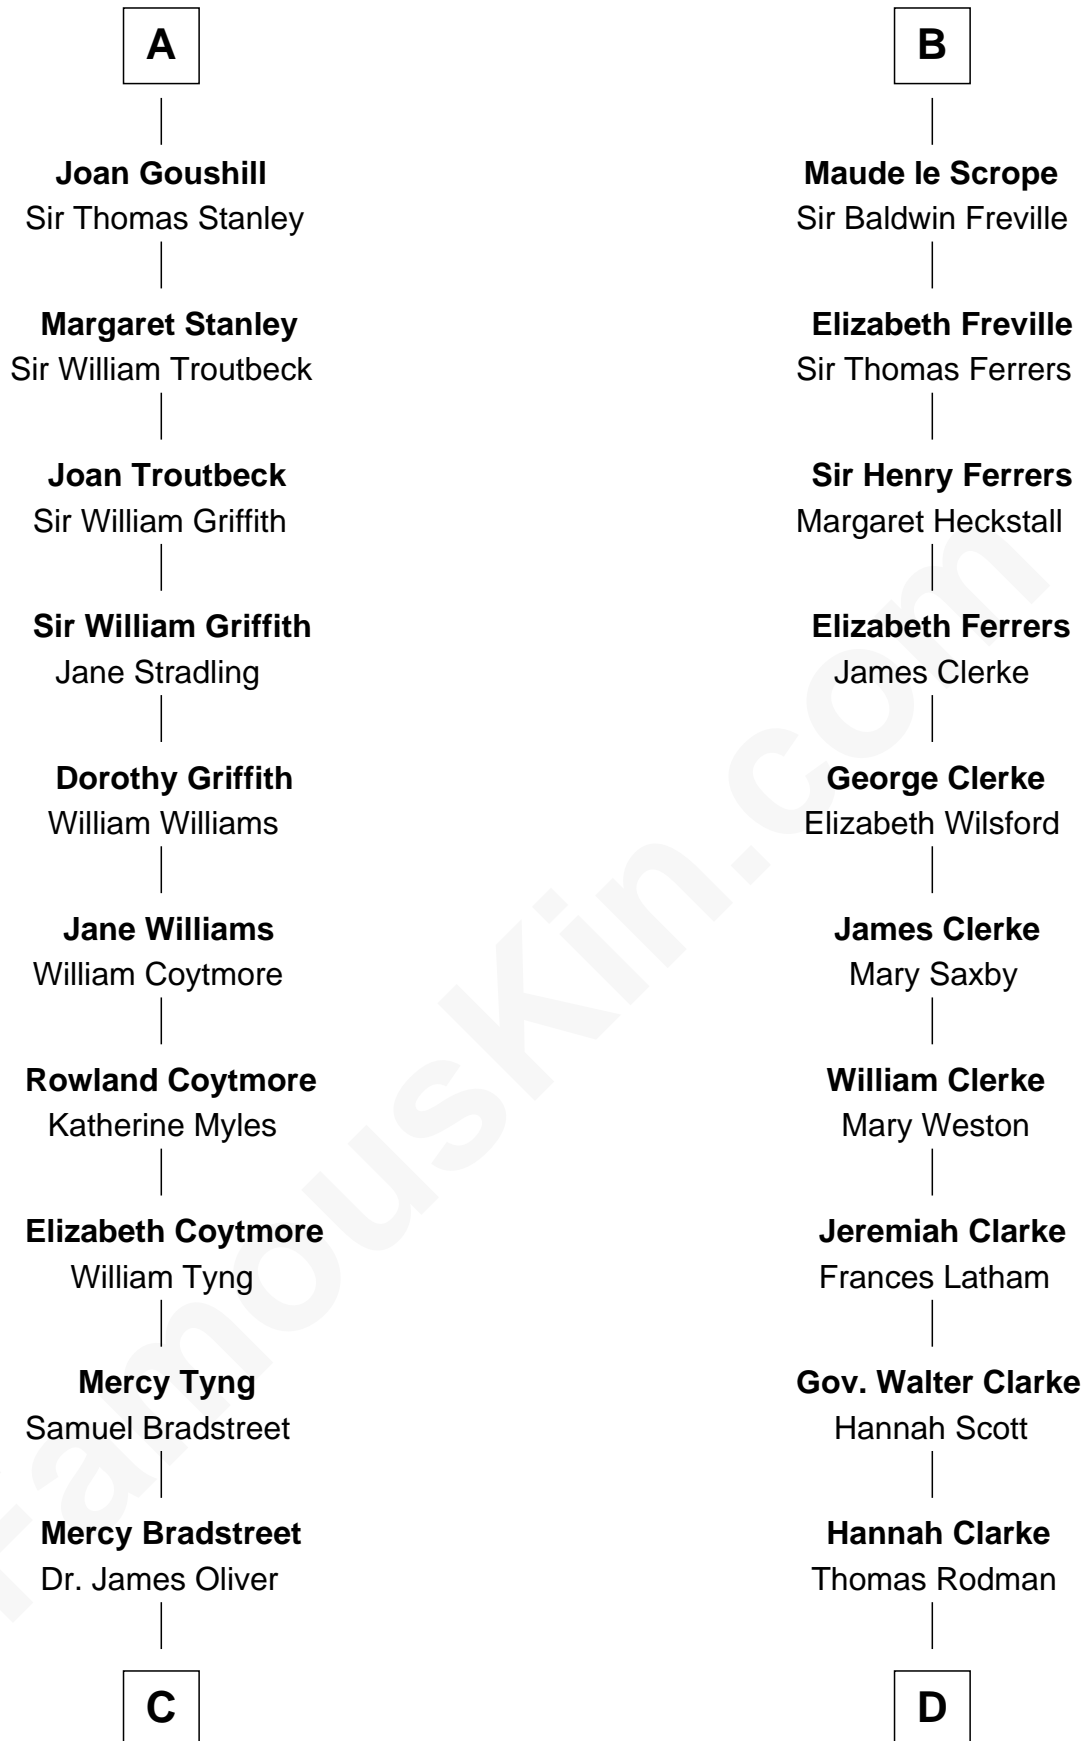

FamousKin.com
Relationship Chart of
Oliver Wendell Holmes, Jr.
U.S. Supreme Court Justice

21st cousin of
Joseph Wharton
Founder of the Wharton School of Business

C

Sarah Oliver
Jacob Wendell

Oliver Wendell
Mary Jackson

Sarah Wendell
Rev. Abiel Holmes

Oliver Wendell Holmes
Amelia Lee Jackson

Oliver Wendell Holmes, Jr.
U.S. Supreme Court Justice

D

Samuel Rodman
Mary Willett

Thomas Rodman
Mary Borden

Hannah Rodman
Samuel Rowland Fisher

Deborah Fisher
William Wharton

Joseph Wharton
Founder, Wharton School of Business