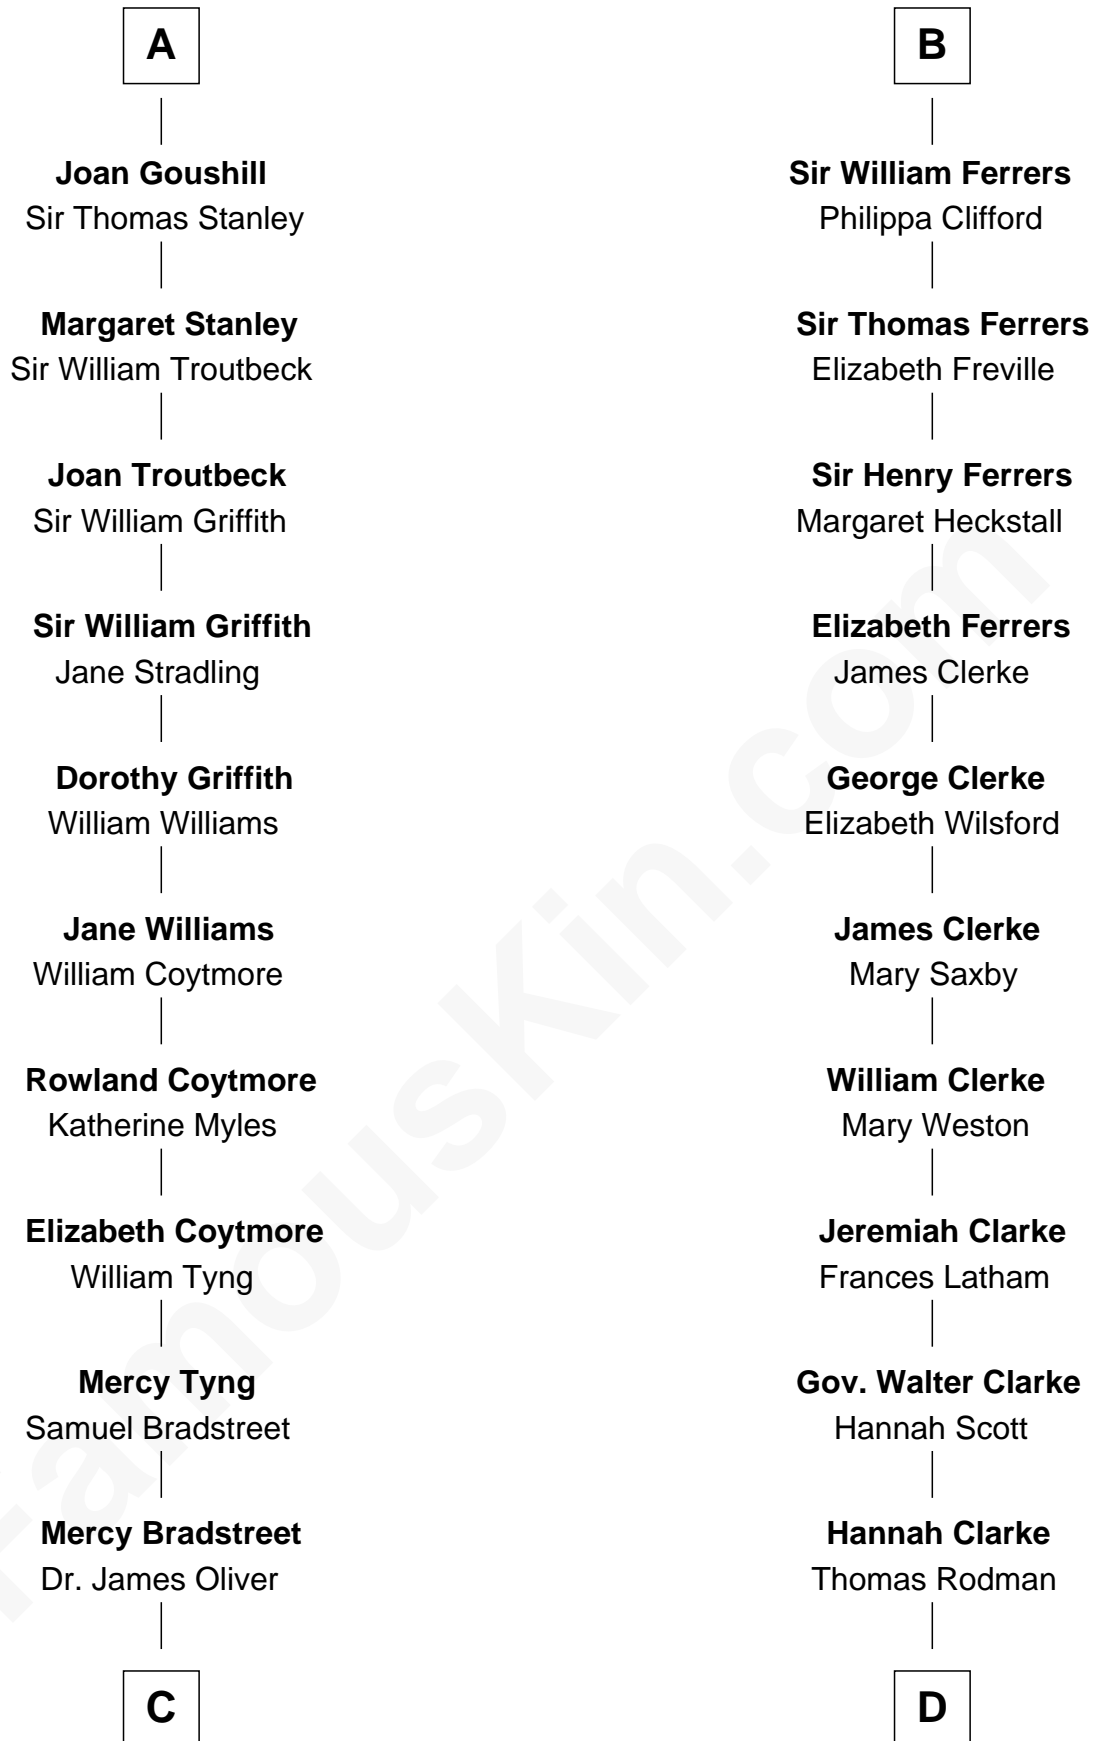

FamousKin.com
Relationship Chart of
Oliver Wendell Holmes, Jr.
U.S. Supreme Court Justice

21st cousin of
Joseph Wharton
Founder of the Wharton School of Business

C

Sarah Oliver
Jacob Wendell

Oliver Wendell
Mary Jackson

Sarah Wendell
Rev. Abiel Holmes

Oliver Wendell Holmes
Amelia Lee Jackson

Oliver Wendell Holmes, Jr.
U.S. Supreme Court Justice

D

Samuel Rodman
Mary Willett

Thomas Rodman
Mary Borden

Hannah Rodman
Samuel Rowland Fisher

Deborah Fisher
William Wharton

Joseph Wharton
Founder, Wharton School of Business