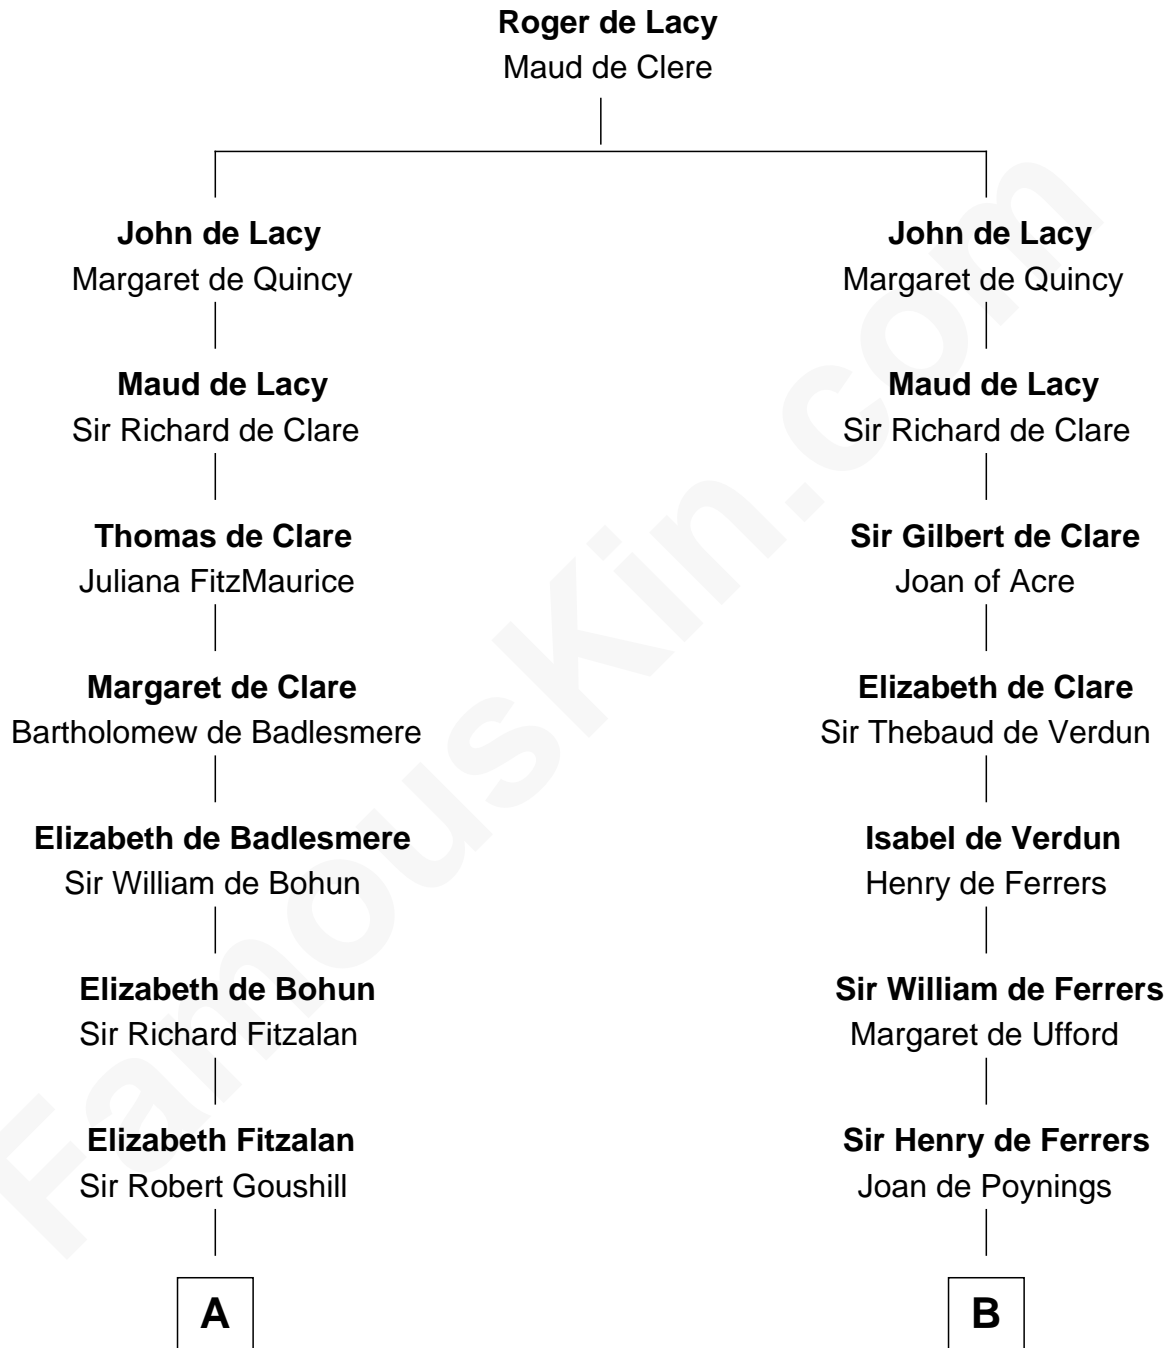

FamousKin.com
Relationship Chart of
Oliver Wendell Holmes, Jr.
U.S. Supreme Court Justice

21st cousin of
Joseph Wharton
Founder of the Wharton School of Business

C

Sarah Oliver
Jacob Wendell

Oliver Wendell
Mary Jackson

Sarah Wendell
Rev. Abiel Holmes

Oliver Wendell Holmes
Amelia Lee Jackson

Oliver Wendell Holmes, Jr.
U.S. Supreme Court Justice

D

Samuel Rodman
Mary Willett

Thomas Rodman
Mary Borden

Hannah Rodman
Samuel Rowland Fisher

Deborah Fisher
William Wharton

Joseph Wharton
Founder, Wharton School of Business