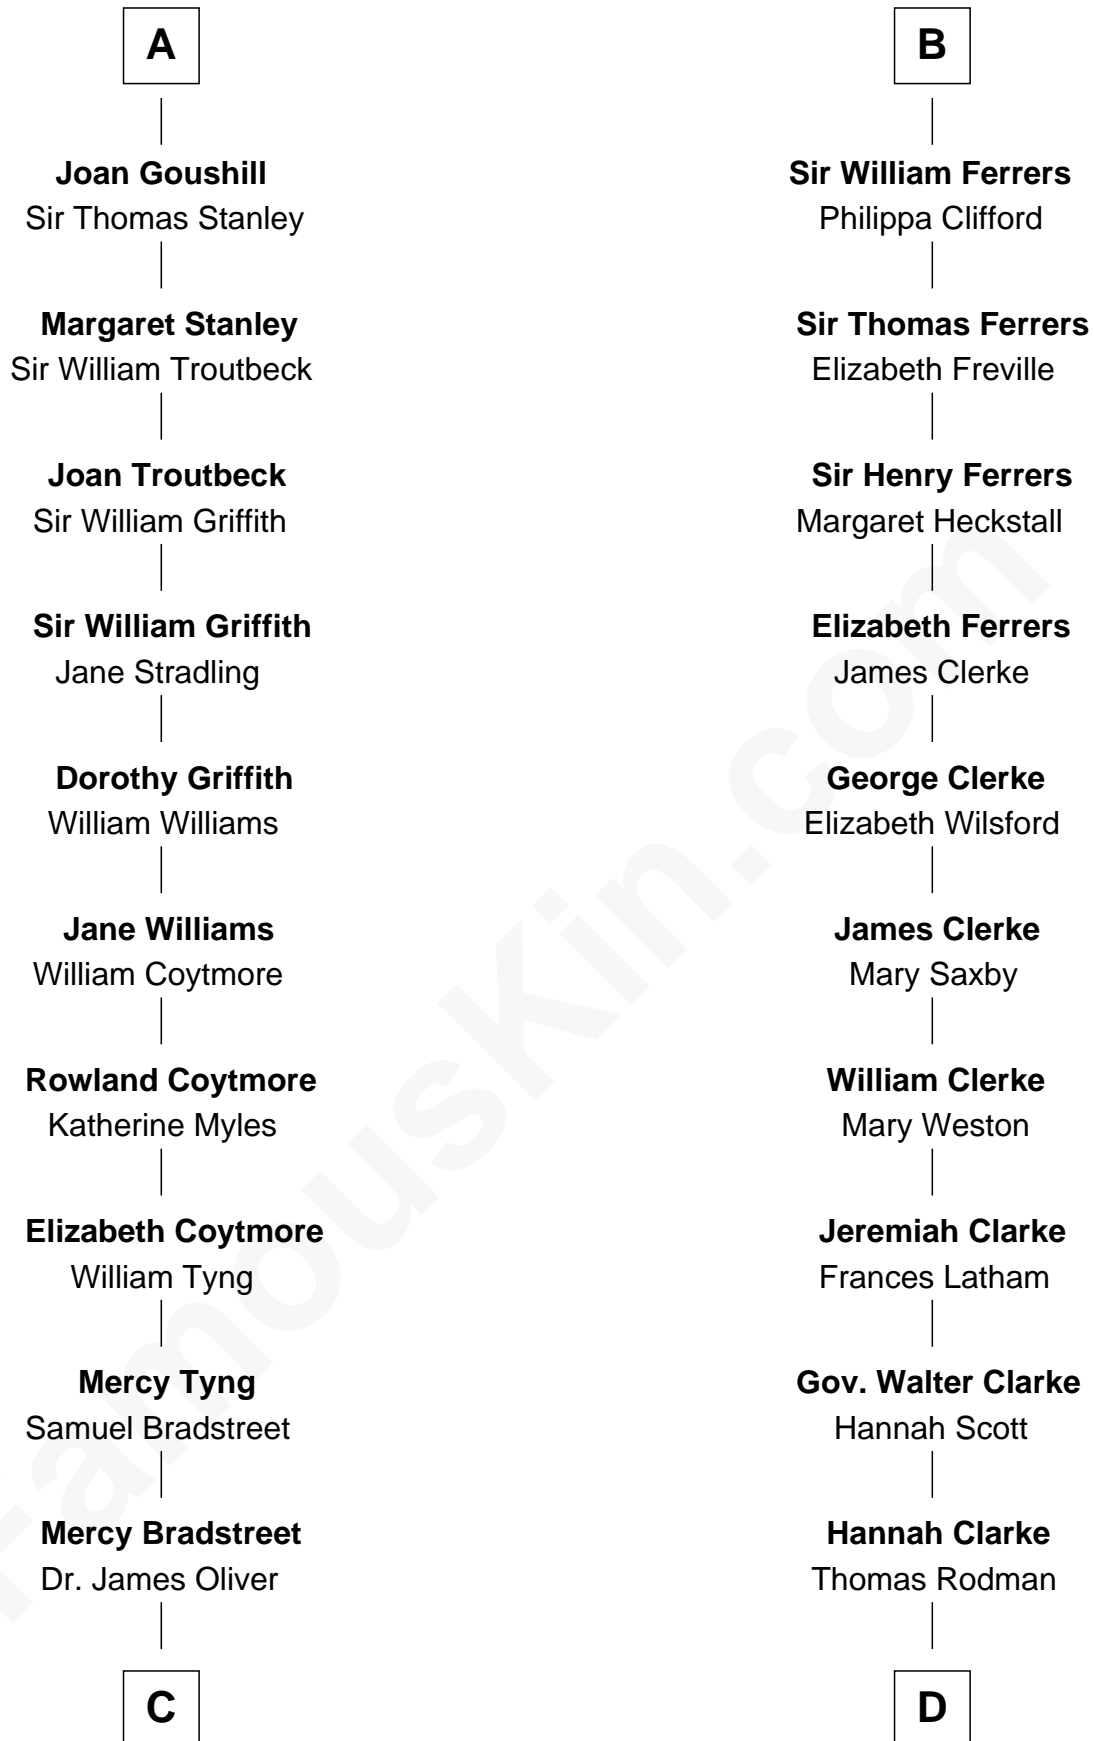

**FamousKin.com**  
**Relationship Chart of**  
**Oliver Wendell Holmes, Jr.**  
*U.S. Supreme Court Justice*

**21st cousin of**  
**Joseph Wharton**  
*Founder of the Wharton School of Business*

**C**

**Sarah Oliver**  
Jacob Wendell

**Oliver Wendell**  
Mary Jackson

**Sarah Wendell**  
Rev. Abiel Holmes

**Oliver Wendell Holmes**  
Amelia Lee Jackson

**Oliver Wendell Holmes, Jr.**  
*U.S. Supreme Court Justice*

**D**

**Samuel Rodman**  
Mary Willett

**Thomas Rodman**  
Mary Borden

**Hannah Rodman**  
Samuel Rowland Fisher

**Deborah Fisher**  
William Wharton

**Joseph Wharton**  
*Founder, Wharton School of Business*