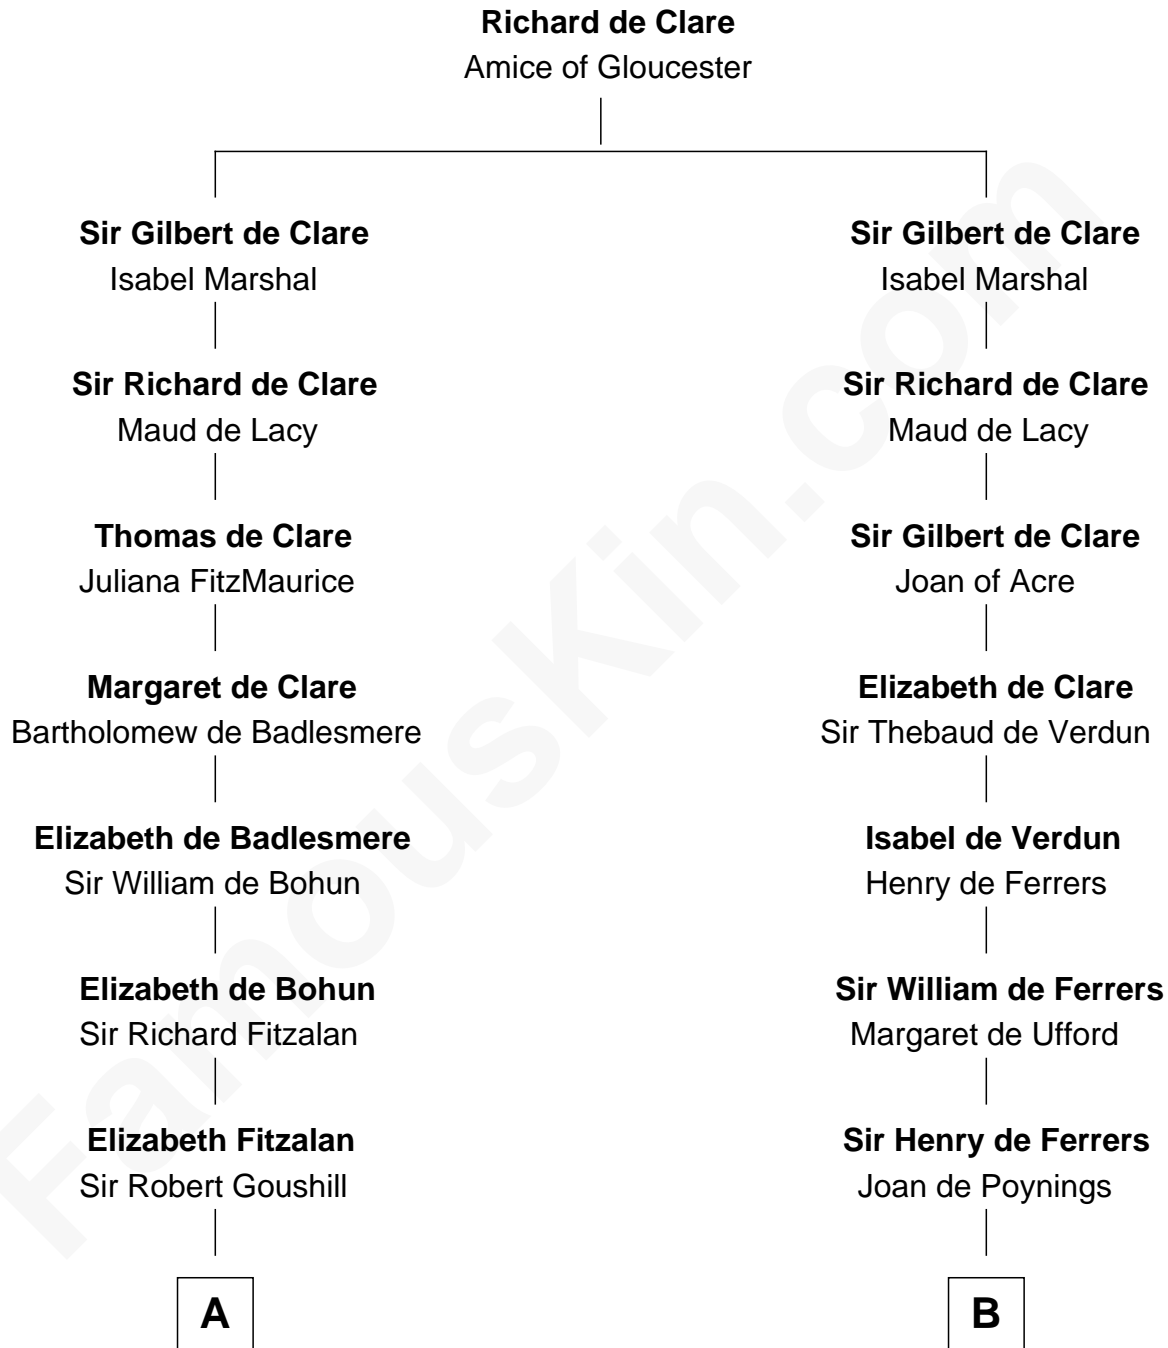

**FamousKin.com**  
**Relationship Chart of**  
**Oliver Wendell Holmes, Jr.**  
*U.S. Supreme Court Justice*

**21st cousin of**  
**Joseph Wharton**  
*Founder of the Wharton School of Business*

**C**

**Sarah Oliver**  
Jacob Wendell

**Oliver Wendell**  
Mary Jackson

**Sarah Wendell**  
Rev. Abiel Holmes

**Oliver Wendell Holmes**  
Amelia Lee Jackson

**Oliver Wendell Holmes, Jr.**  
*U.S. Supreme Court Justice*

**D**

**Samuel Rodman**  
Mary Willett

**Thomas Rodman**  
Mary Borden

**Hannah Rodman**  
Samuel Rowland Fisher

**Deborah Fisher**  
William Wharton

**Joseph Wharton**  
*Founder, Wharton School of Business*