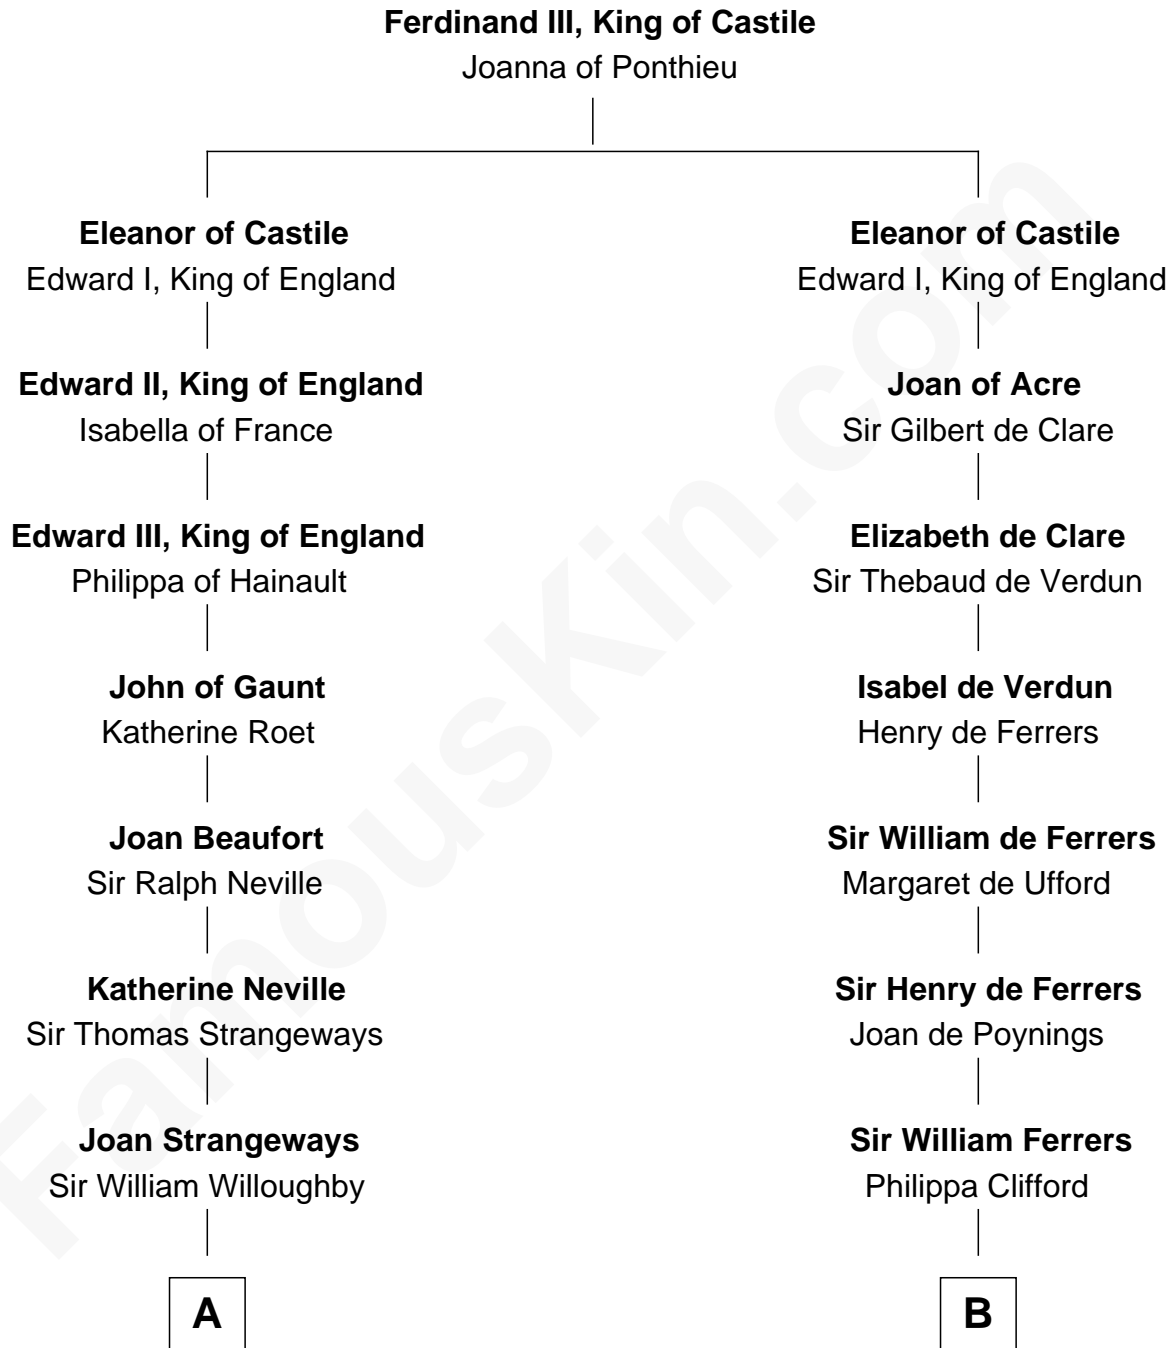

FamousKin.com

Relationship Chart of

Oliver Wendell Holmes, Jr.

U.S. Supreme Court Justice

19th cousin 1 time removed of

Joseph Wharton

Founder of the Wharton School of Business

C

Sarah Wendell
Rev. Abiel Holmes

Oliver Wendell Holmes
Amelia Lee Jackson

Oliver Wendell Holmes, Jr.
U.S. Supreme Court Justice

D

Thomas Rodman
Mary Borden

Hannah Rodman
Samuel Rowland Fisher

Deborah Fisher
William Wharton