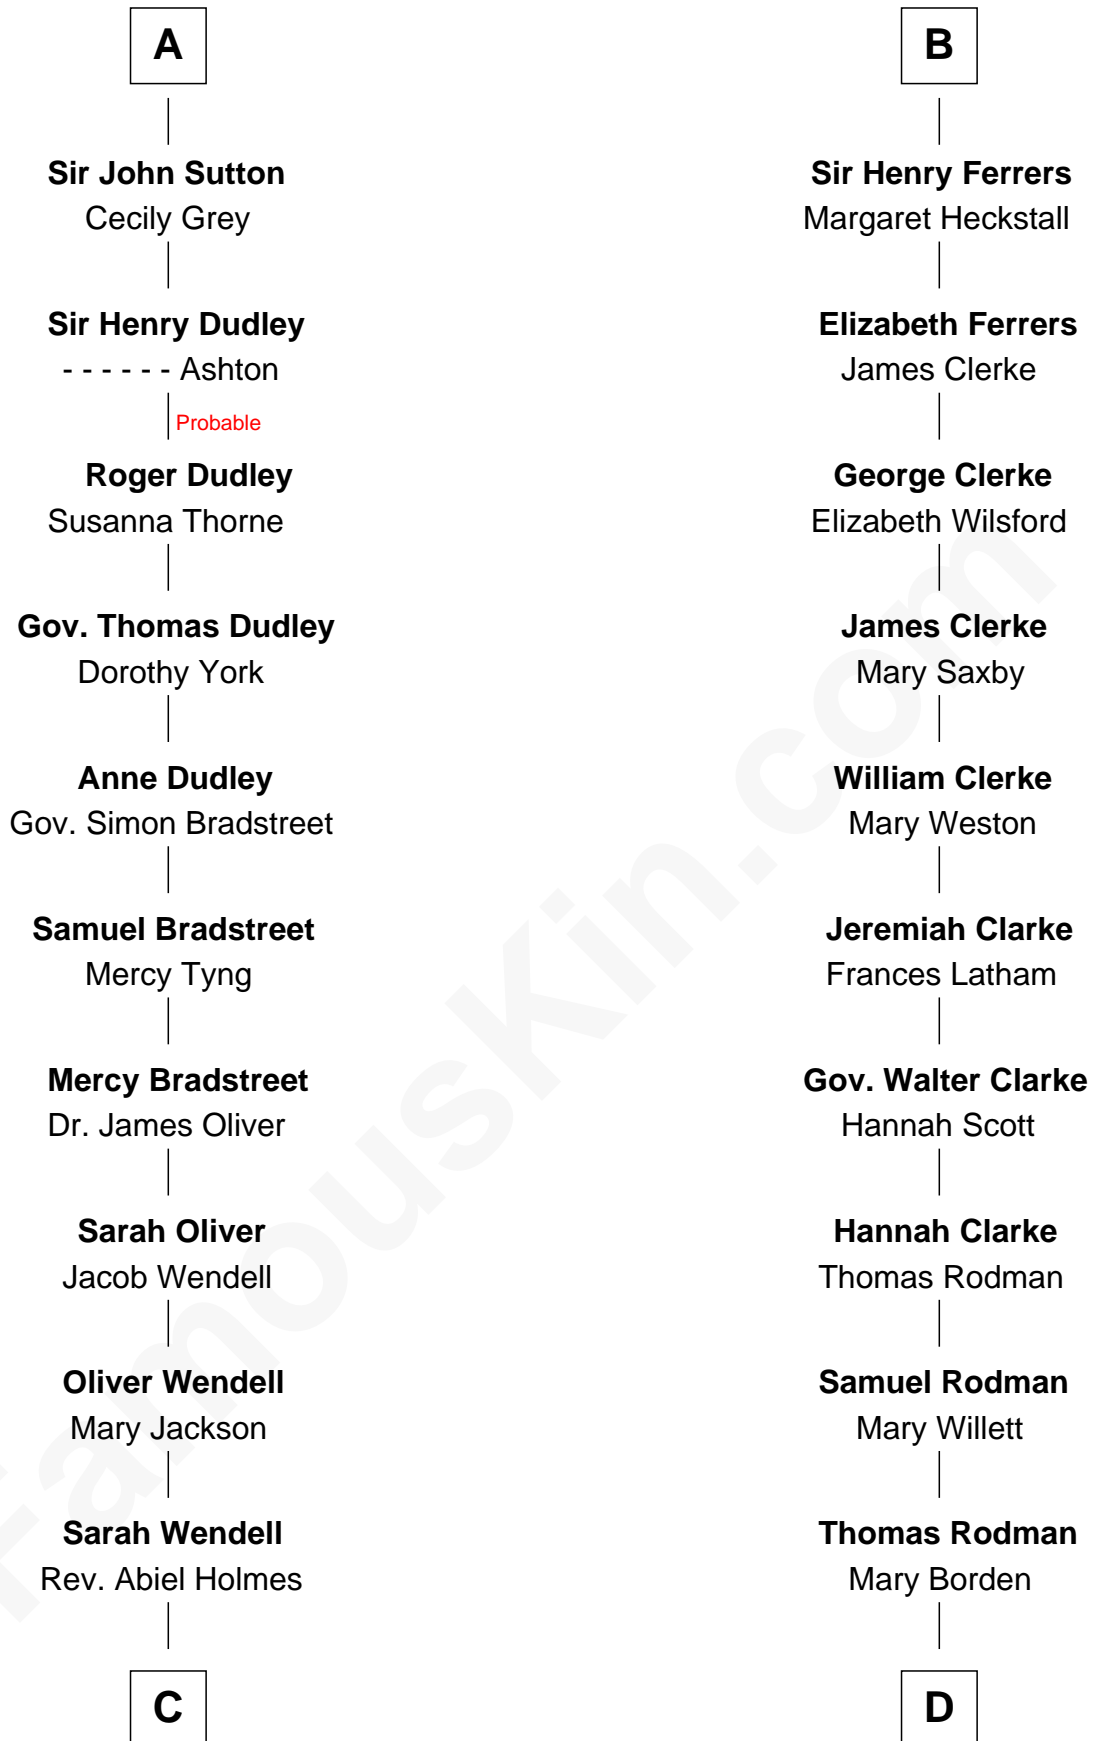

FamousKin.com
Relationship Chart of
Oliver Wendell Holmes, Jr.
U.S. Supreme Court Justice

18th cousin 1 time removed of

Joseph Wharton
Founder of the Wharton School of Business

C

Oliver Wendell Holmes

Amelia Lee Jackson

Oliver Wendell Holmes, Jr.

U.S. Supreme Court Justice

D

Hannah Rodman

Samuel Rowland Fisher

Deborah Fisher

William Wharton

Joseph Wharton