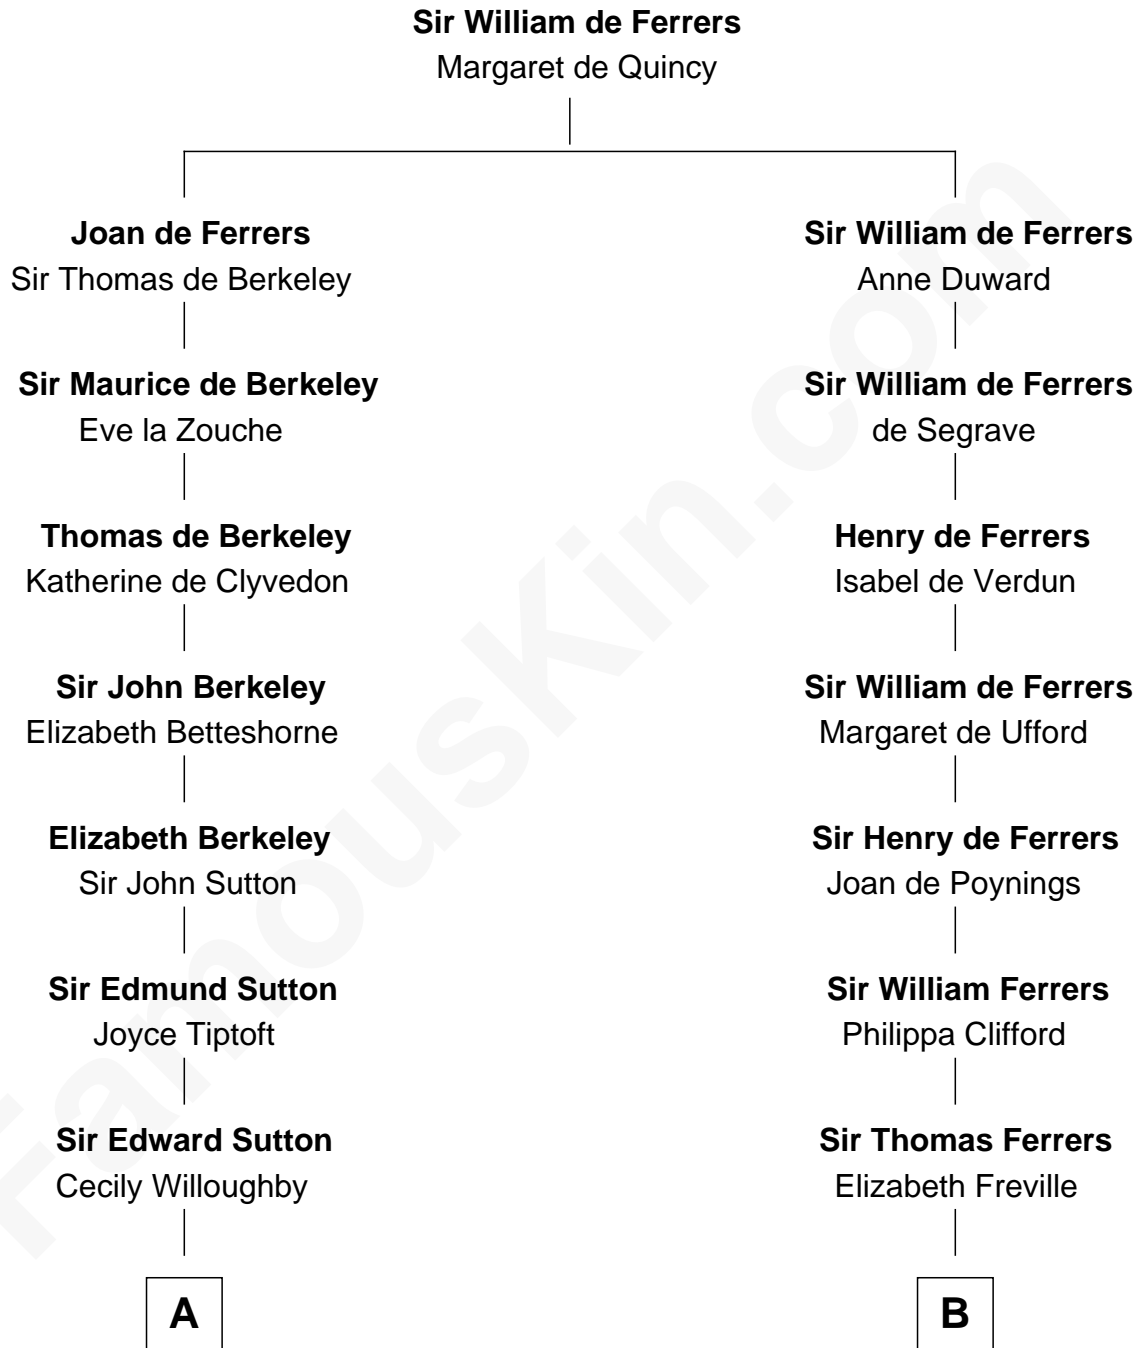

FamousKin.com
Relationship Chart of
Oliver Wendell Holmes, Jr.
U.S. Supreme Court Justice

18th cousin 1 time removed of

Joseph Wharton
Founder of the Wharton School of Business

C

Oliver Wendell Holmes

Amelia Lee Jackson

Oliver Wendell Holmes, Jr.

U.S. Supreme Court Justice

D

Hannah Rodman

Samuel Rowland Fisher

Deborah Fisher

William Wharton

Joseph Wharton