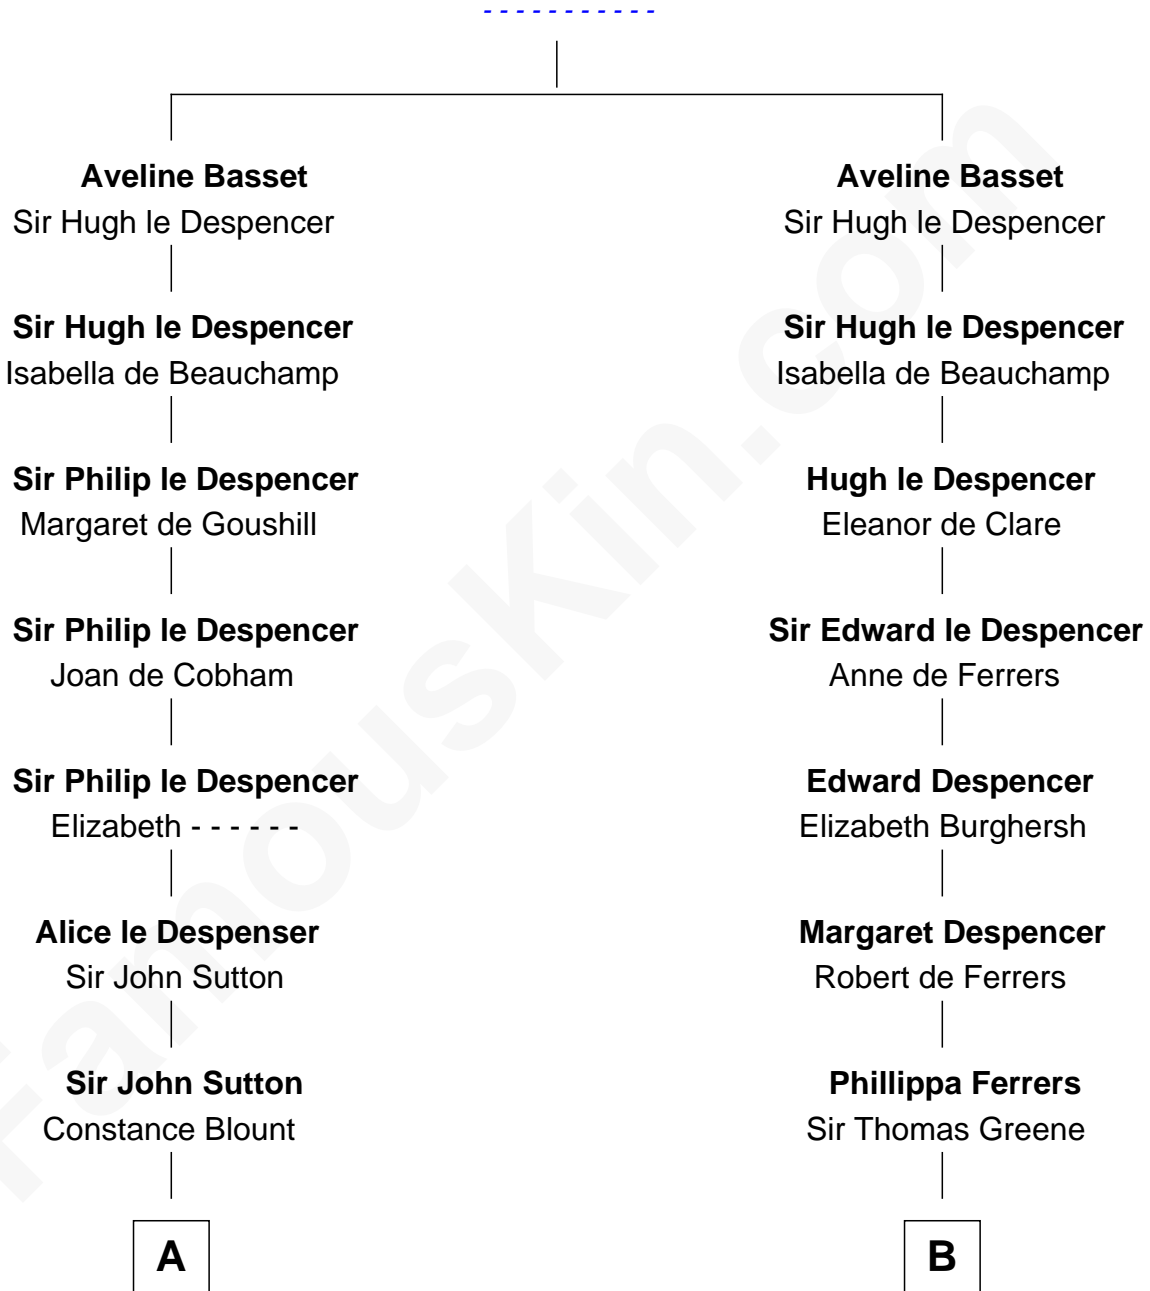

FamousKin.com
Relationship Chart of
Oliver Wendell Holmes, Jr.
U.S. Supreme Court Justice

20th cousin 1 time removed of

Joseph Wharton

Founder of the Wharton School of Business

Sir Philip Basset

C

Sarah Oliver
Jacob Wendell

Oliver Wendell
Mary Jackson

Sarah Wendell
Rev. Abiel Holmes

Oliver Wendell Holmes
Amelia Lee Jackson

Oliver Wendell Holmes, Jr.
U.S. Supreme Court Justice

D

Thomas Rodman
Mary Borden

Hannah Rodman
Samuel Rowland Fisher

Deborah Fisher
William Wharton

Joseph Wharton
Founder, Wharton School of Business