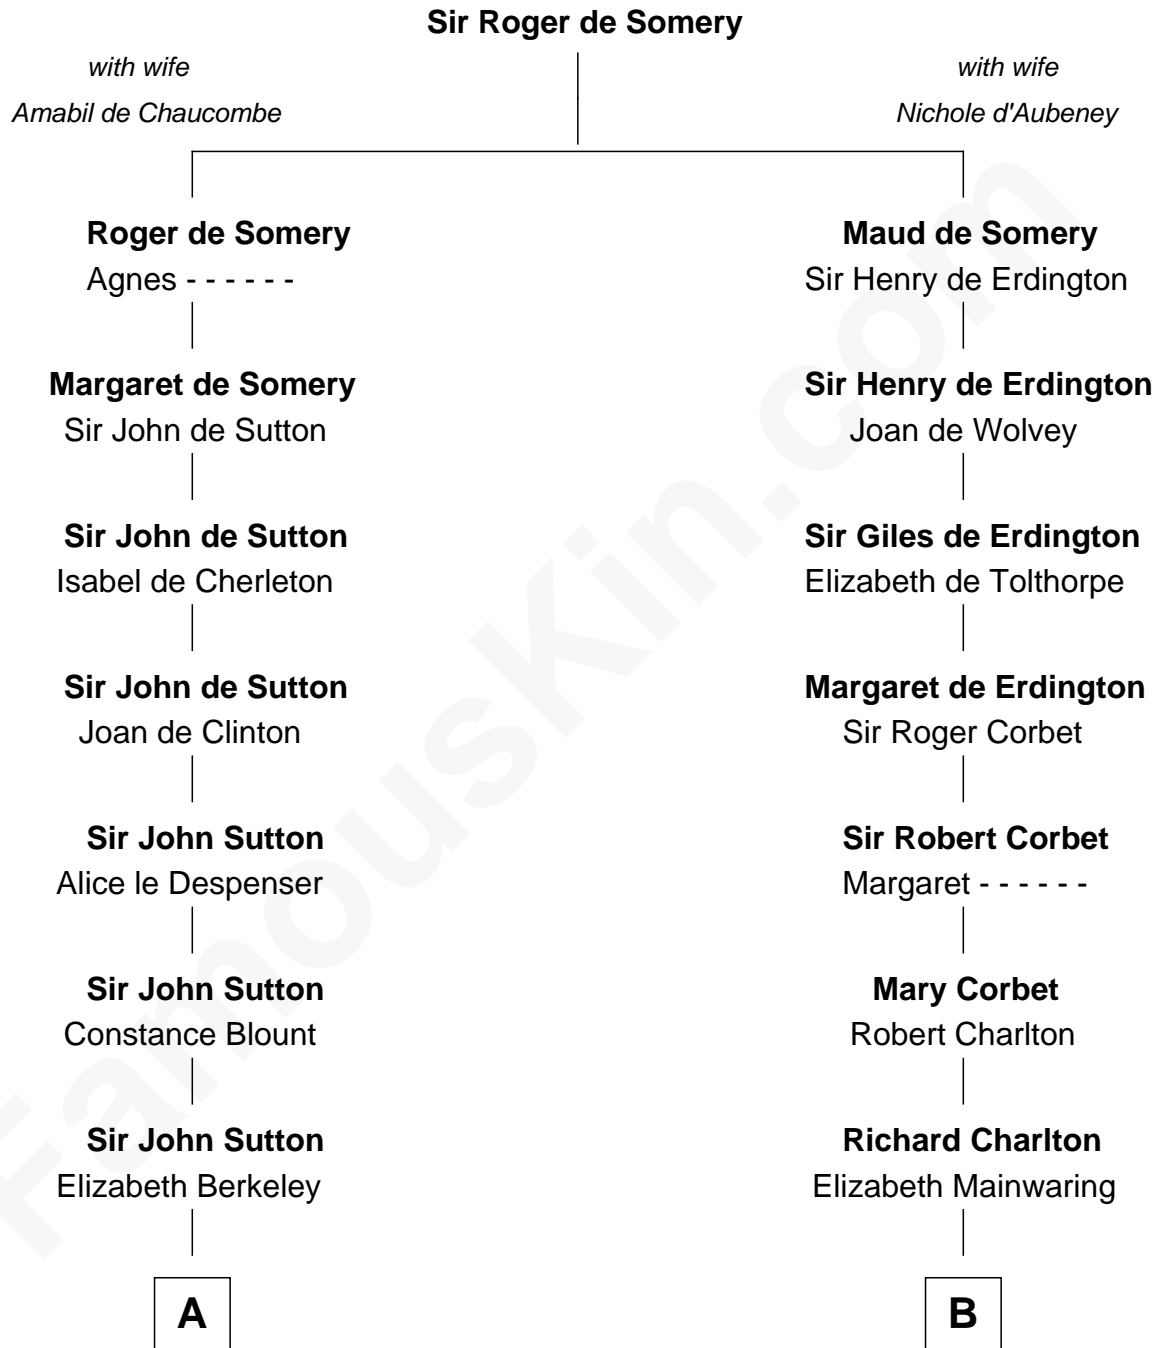

FamousKin.com
Relationship Chart of
Oliver Wendell Holmes, Jr.
U.S. Supreme Court Justice

17th cousin 3 times removed of
Jay Gould
American Railroad "Robber Baron"

C

—
Oliver Wendell

Mary Jackson

—
Sarah Wendell

Rev. Abiel Holmes

—
Oliver Wendell Holmes

Amelia Lee Jackson

—
Oliver Wendell Holmes, Jr.

U.S. Supreme Court Justice

FamousKin.com