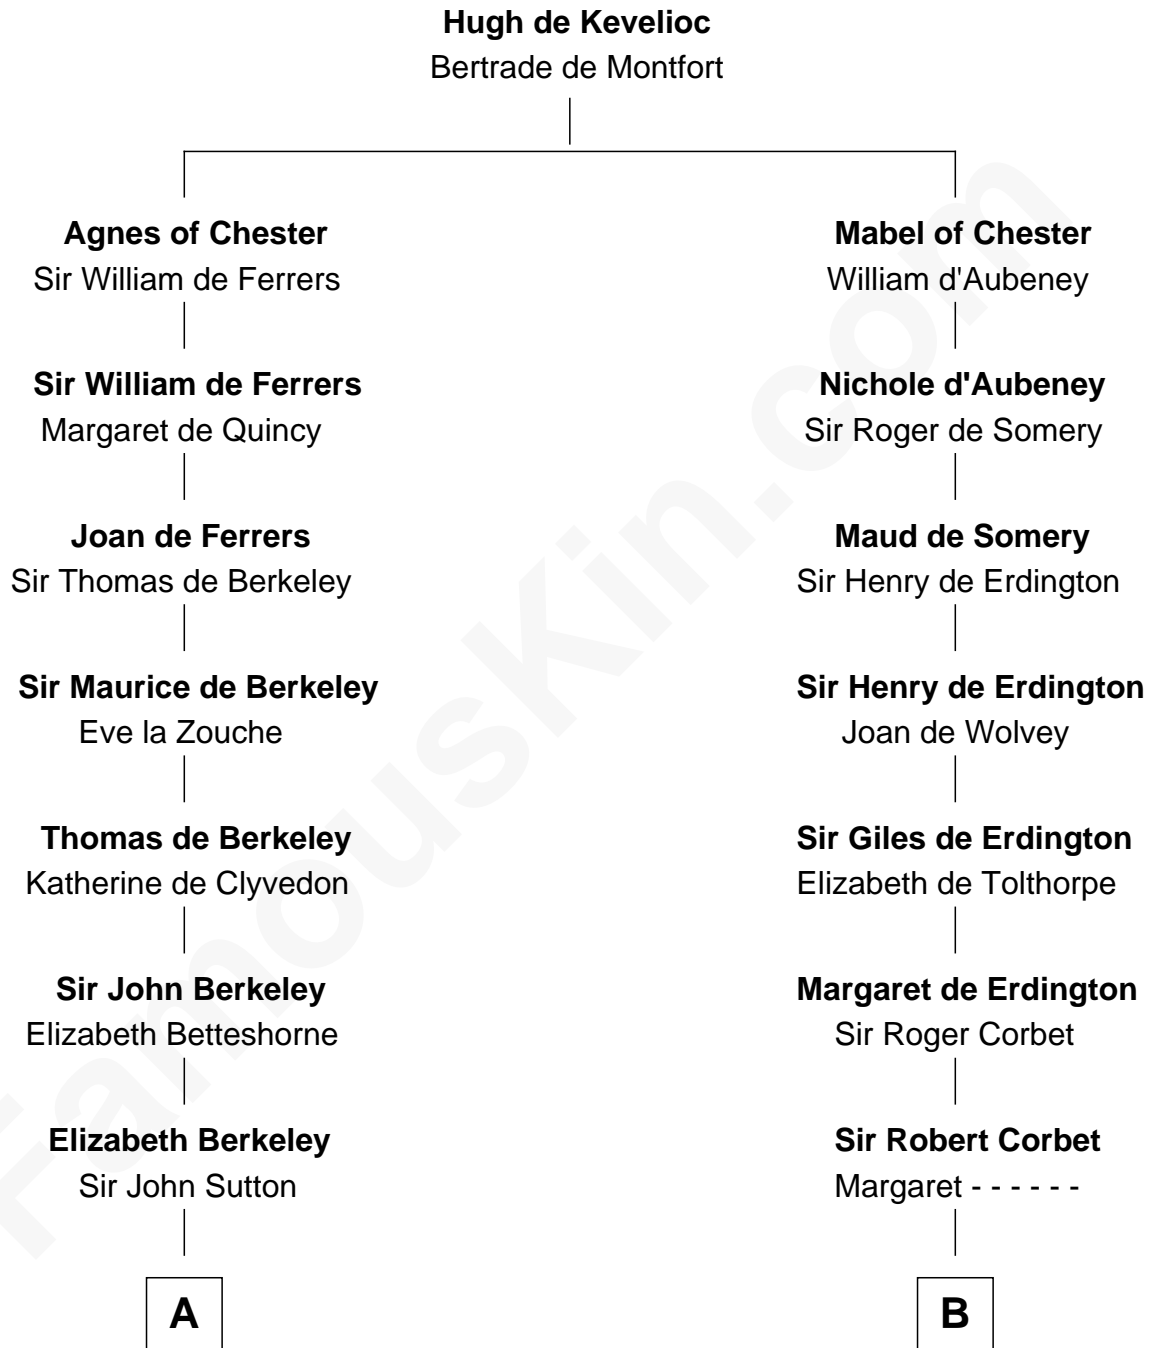

**FamousKin.com**  
**Relationship Chart of**  
**Oliver Wendell Holmes, Jr.**  
*U.S. Supreme Court Justice*

**19th cousin 1 time removed of**  
**Jay Gould**  
*American Railroad "Robber Baron"*

**C**

**Oliver Wendell**

Mary Jackson

**Sarah Wendell**

Rev. Abiel Holmes

**Oliver Wendell Holmes**

Amelia Lee Jackson

**Oliver Wendell Holmes, Jr.**

*U.S. Supreme Court Justice*

**D**

**Anna Osborn**

Abraham Gould

**John Burr Gould**

Mary More

**Jay Gould**

*"Robber Baron"*

FamousKin.com