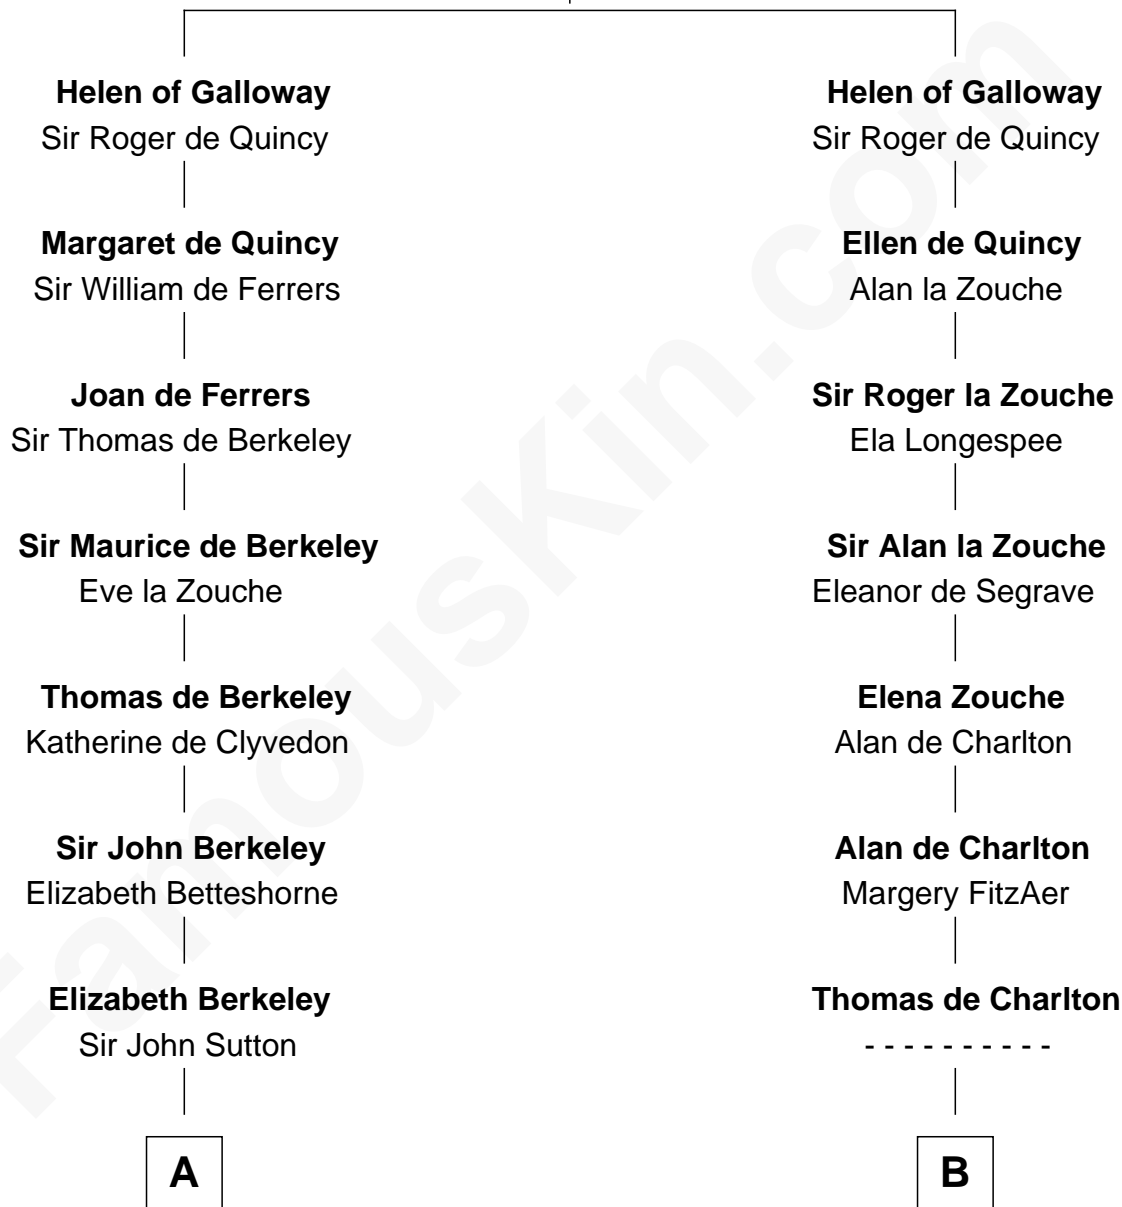

**FamousKin.com**  
**Relationship Chart of**  
**Oliver Wendell Holmes, Jr.**  
*U.S. Supreme Court Justice*

**20th cousin 1 time removed of**  
**Jay Gould**  
*American Railroad "Robber Baron"*

**Alan of Galloway**  
 Helen de l'Isle

**C**

**Oliver Wendell**

Mary Jackson

**Sarah Wendell**

Rev. Abiel Holmes

**Oliver Wendell Holmes**

Amelia Lee Jackson

**Oliver Wendell Holmes, Jr.**

**John Burr Gould**

Mary More

**Jay Gould**

*"Robber Baron"*