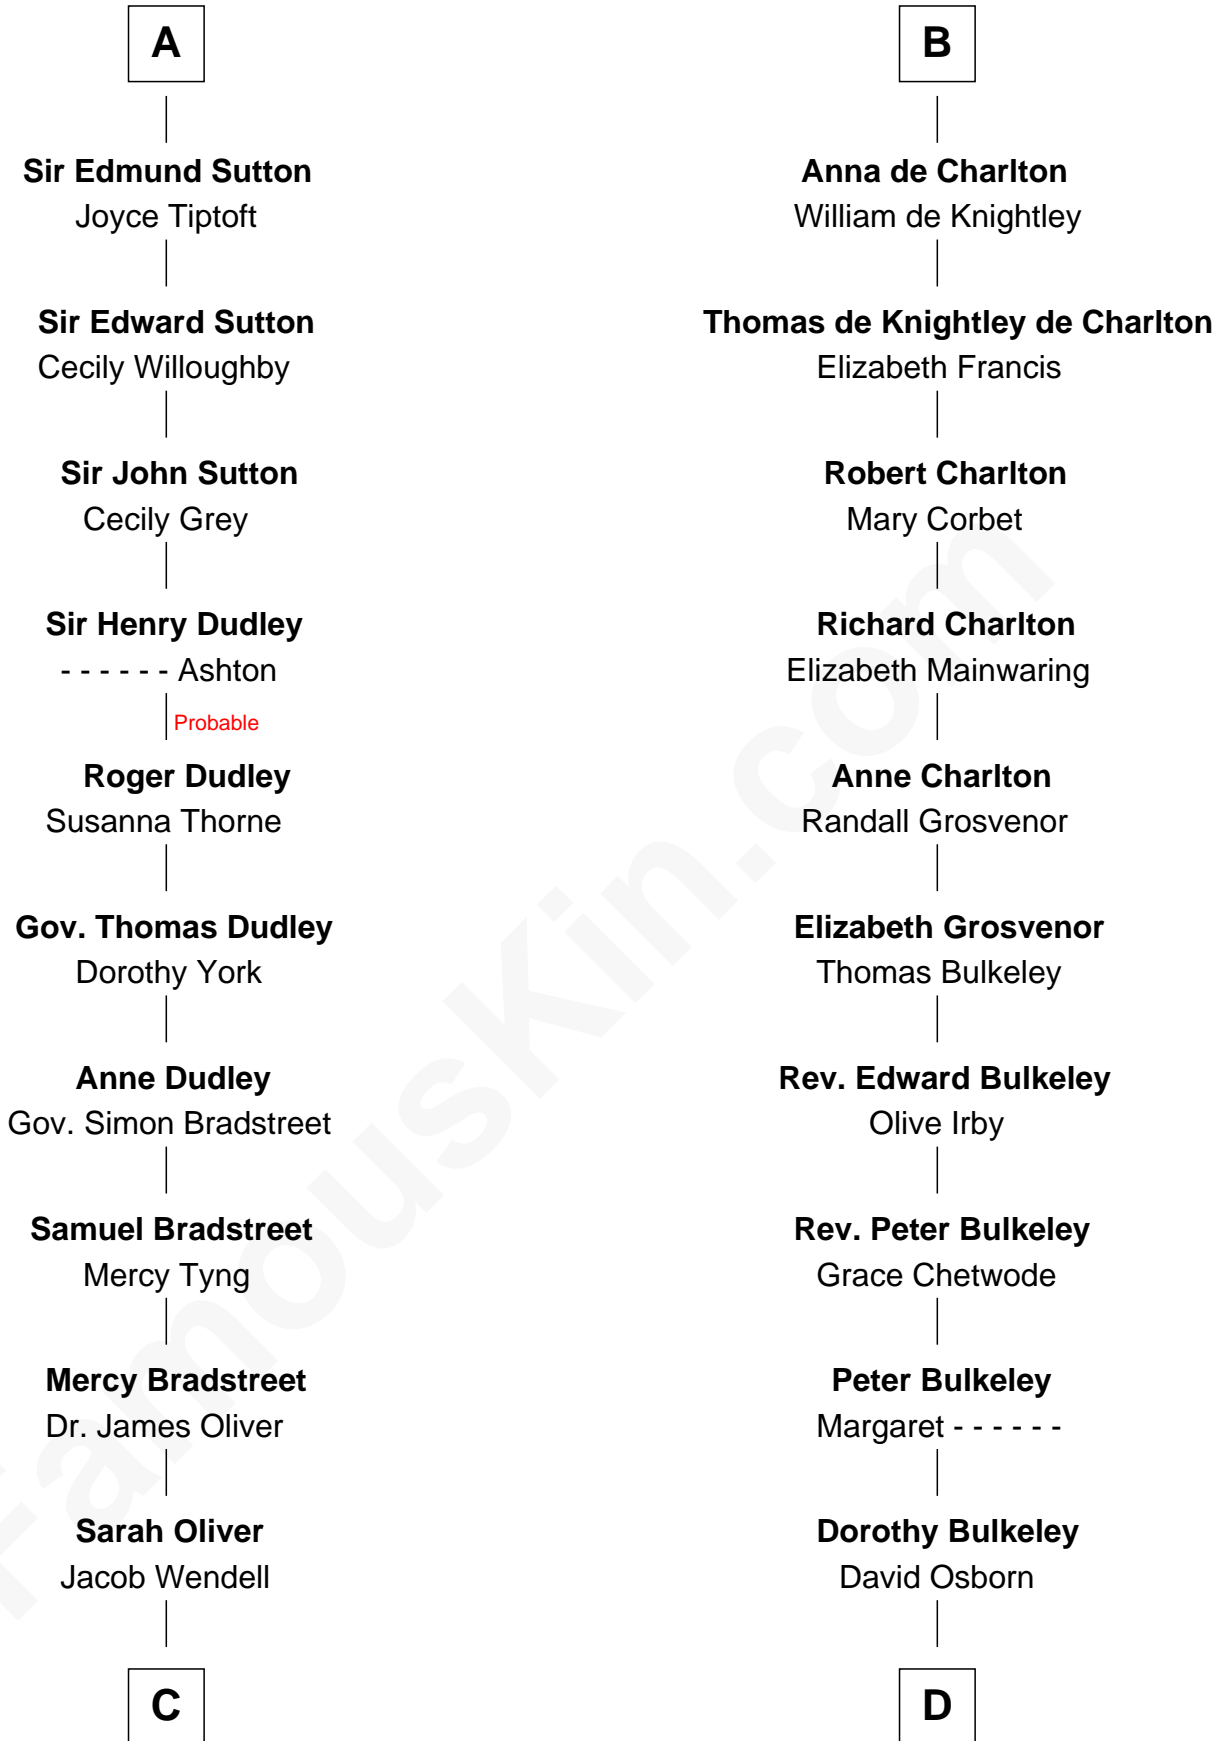

**FamousKin.com**  
**Relationship Chart of**  
**Oliver Wendell Holmes, Jr.**  
*U.S. Supreme Court Justice*

**20th cousin 1 time removed of**  
**Jay Gould**  
*American Railroad "Robber Baron"*

**Alan of Galloway**  
 Helen de l'Isle

**C**

**Oliver Wendell**

Mary Jackson

**Sarah Wendell**

Rev. Abiel Holmes

**Oliver Wendell Holmes**

Amelia Lee Jackson

**Oliver Wendell Holmes, Jr.**

*U.S. Supreme Court Justice*

**D**

**Eleazer Osborn**

Hannah Bulkeley

**Eleazer Osborn**

Sarah Burr

**Anna Osborn**

Abraham Gould

**John Burr Gould**

Mary More

**Jay Gould**

*"Robber Baron"*