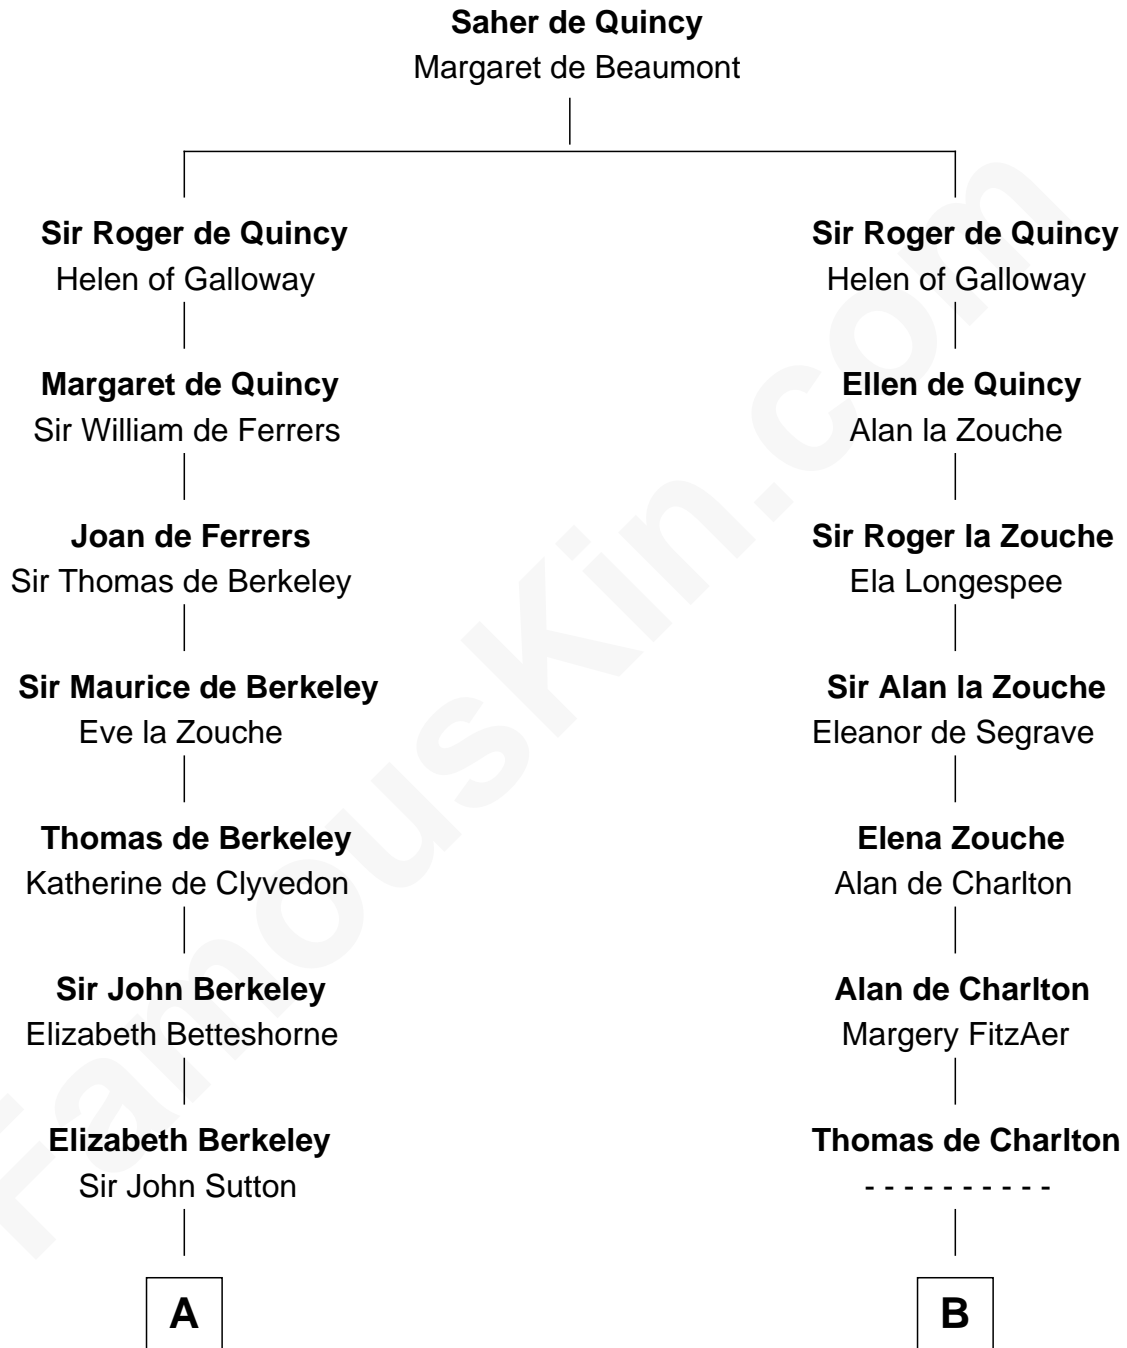

FamousKin.com
Relationship Chart of
Oliver Wendell Holmes, Jr.
U.S. Supreme Court Justice

20th cousin 1 time removed of
Jay Gould
American Railroad "Robber Baron"

C

Oliver Wendell

Mary Jackson

Sarah Wendell

Eleazer Osborn

Sarah Burr

Anna Osborn

Abraham Gould

John Burr Gould

Mary More

Jay Gould

"Robber Baron"