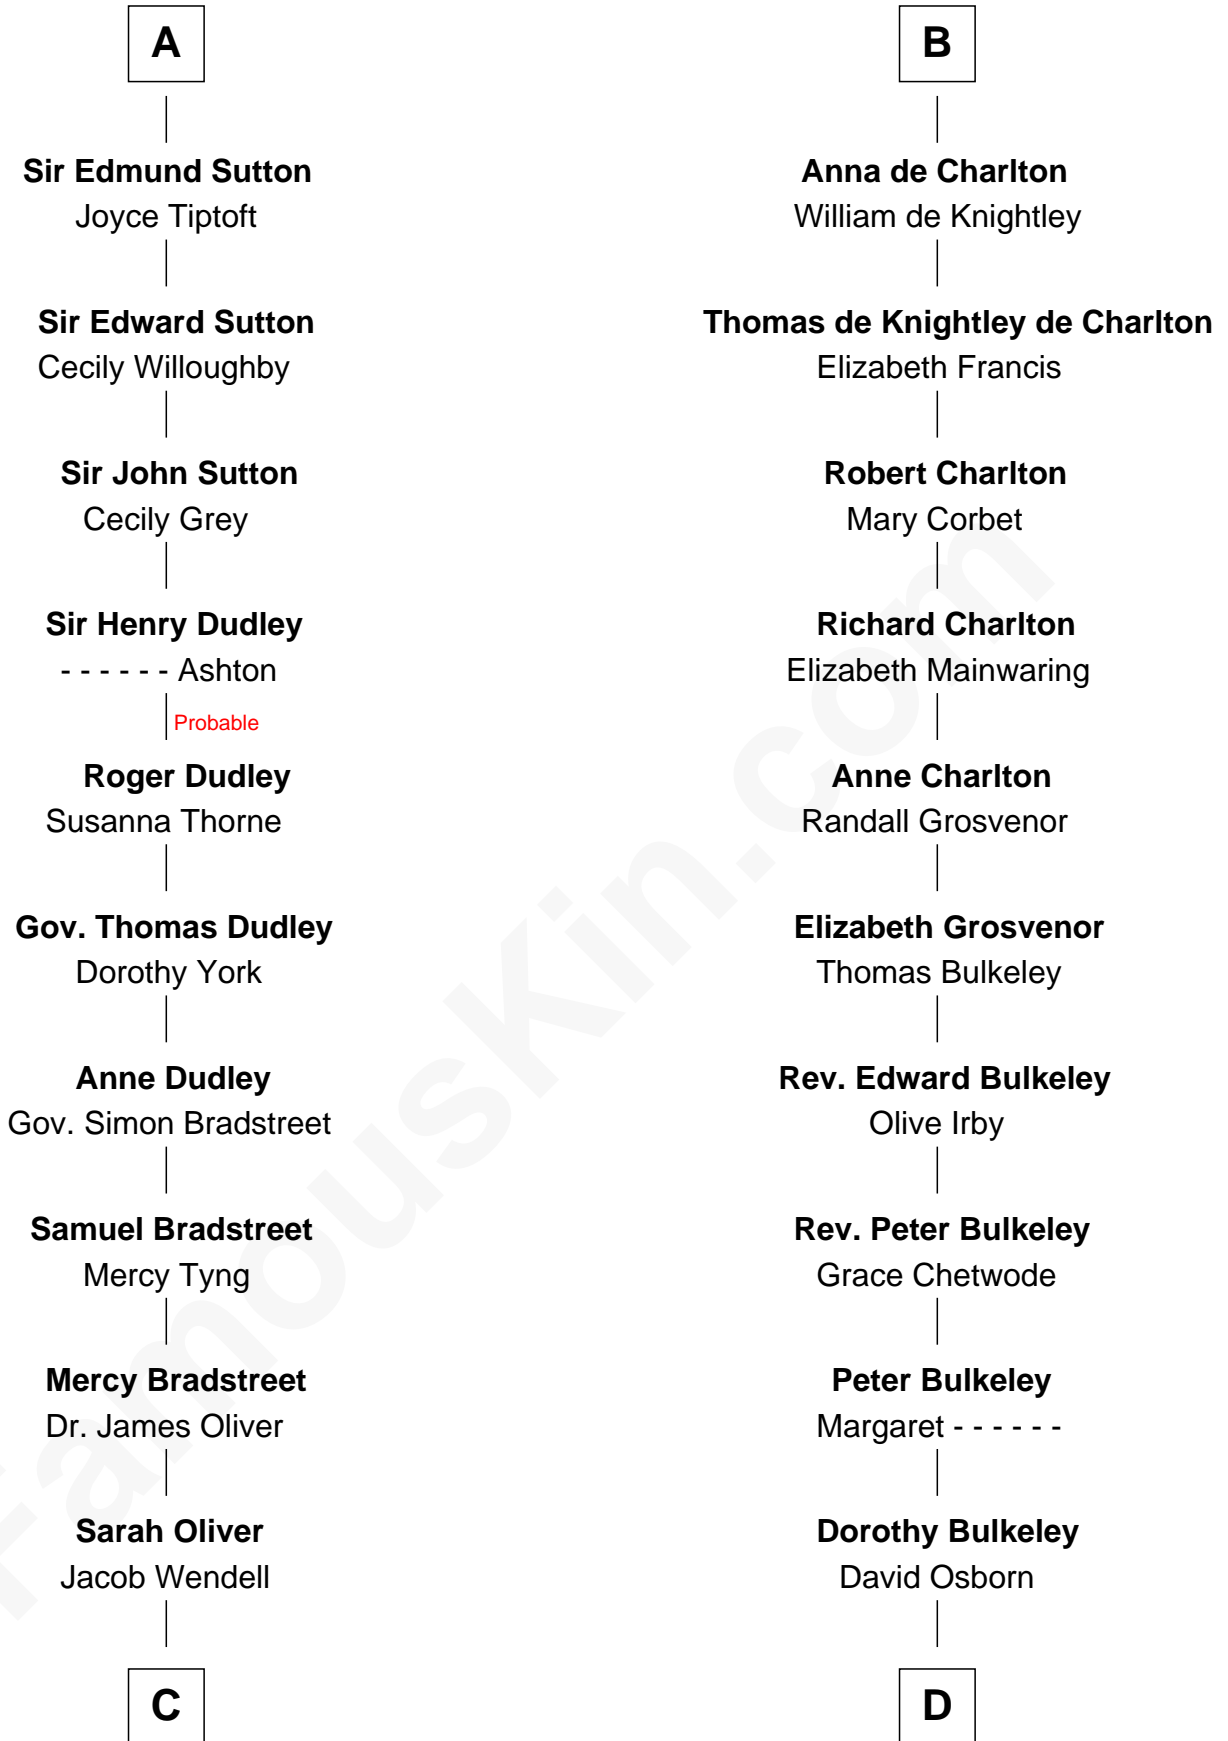

FamousKin.com
Relationship Chart of
Oliver Wendell Holmes, Jr.
U.S. Supreme Court Justice

20th cousin 1 time removed of
Jay Gould
American Railroad "Robber Baron"

C

Oliver Wendell

Mary Jackson

Sarah Wendell

Eleazer Osborn

Sarah Burr

Anna Osborn

Abraham Gould

John Burr Gould

Mary More

Jay Gould

"Robber Baron"