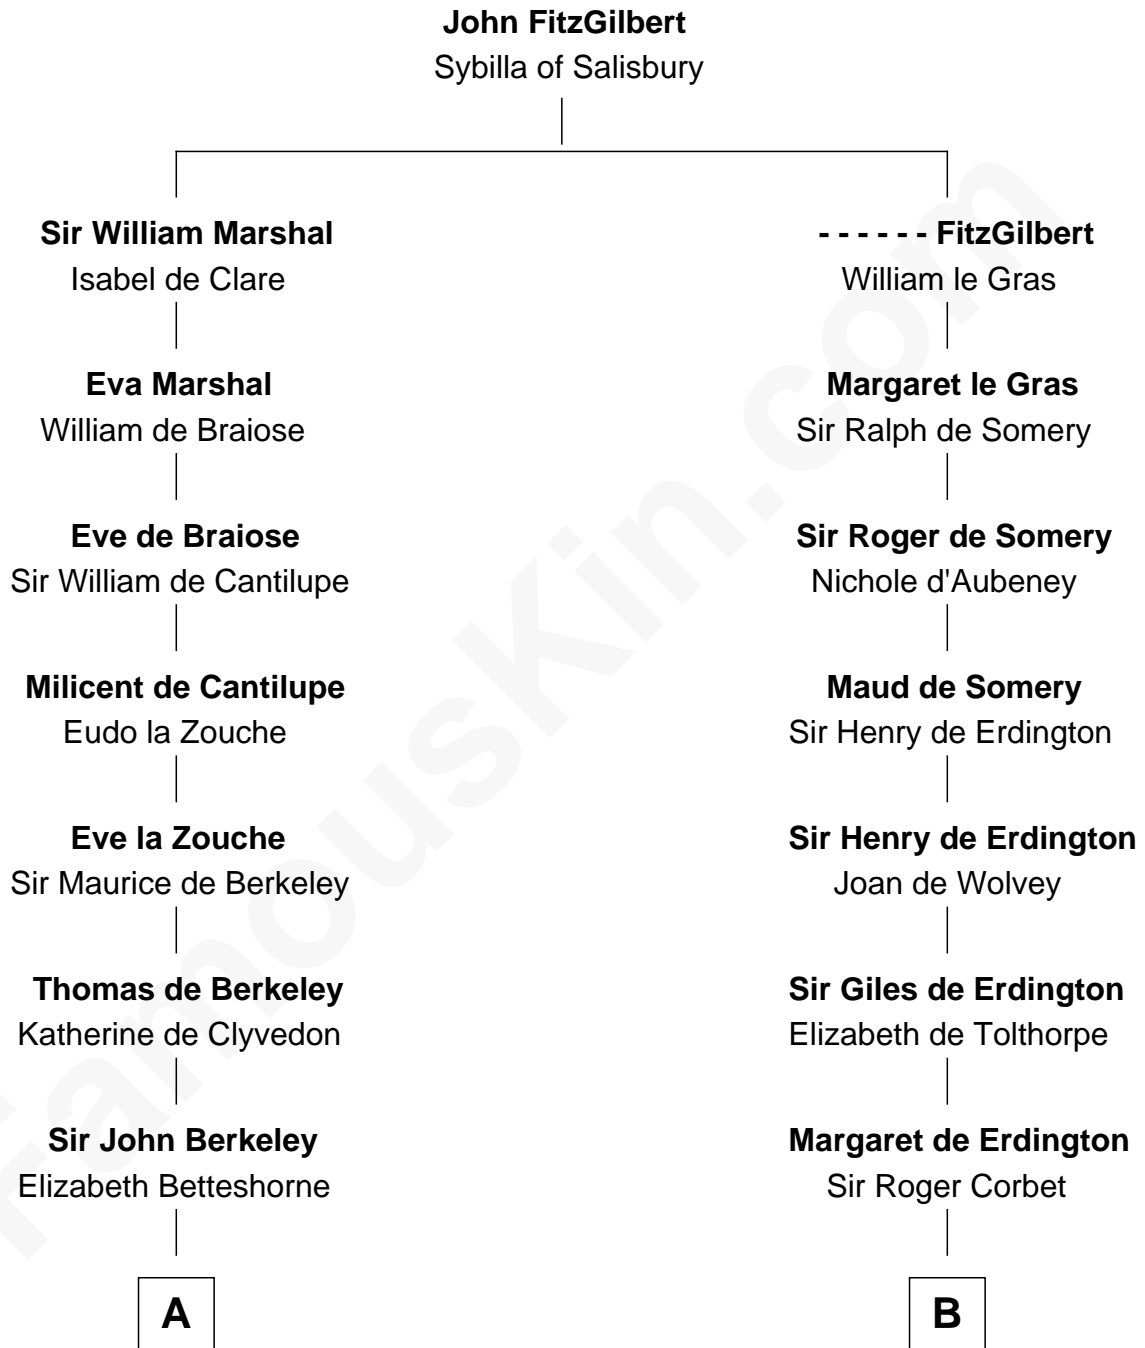

FamousKin.com
Relationship Chart of
Oliver Wendell Holmes, Jr.
U.S. Supreme Court Justice

20th cousin 1 time removed of
Jay Gould
American Railroad "Robber Baron"

C

Sarah Oliver
Jacob Wendell

Oliver Wendell
Mary Jackson

Sarah Wendell
Rev. Abiel Holmes

Oliver Wendell Holmes
Amelia Lee Jackson

Oliver Wendell Holmes, Jr.
U.S. Supreme Court Justice

D

Eleazer Osborn
Sarah Burr

Anna Osborn
Abraham Gould

John Burr Gould
Mary More

Jay Gould
"Robber Baron"

FamousKin.com