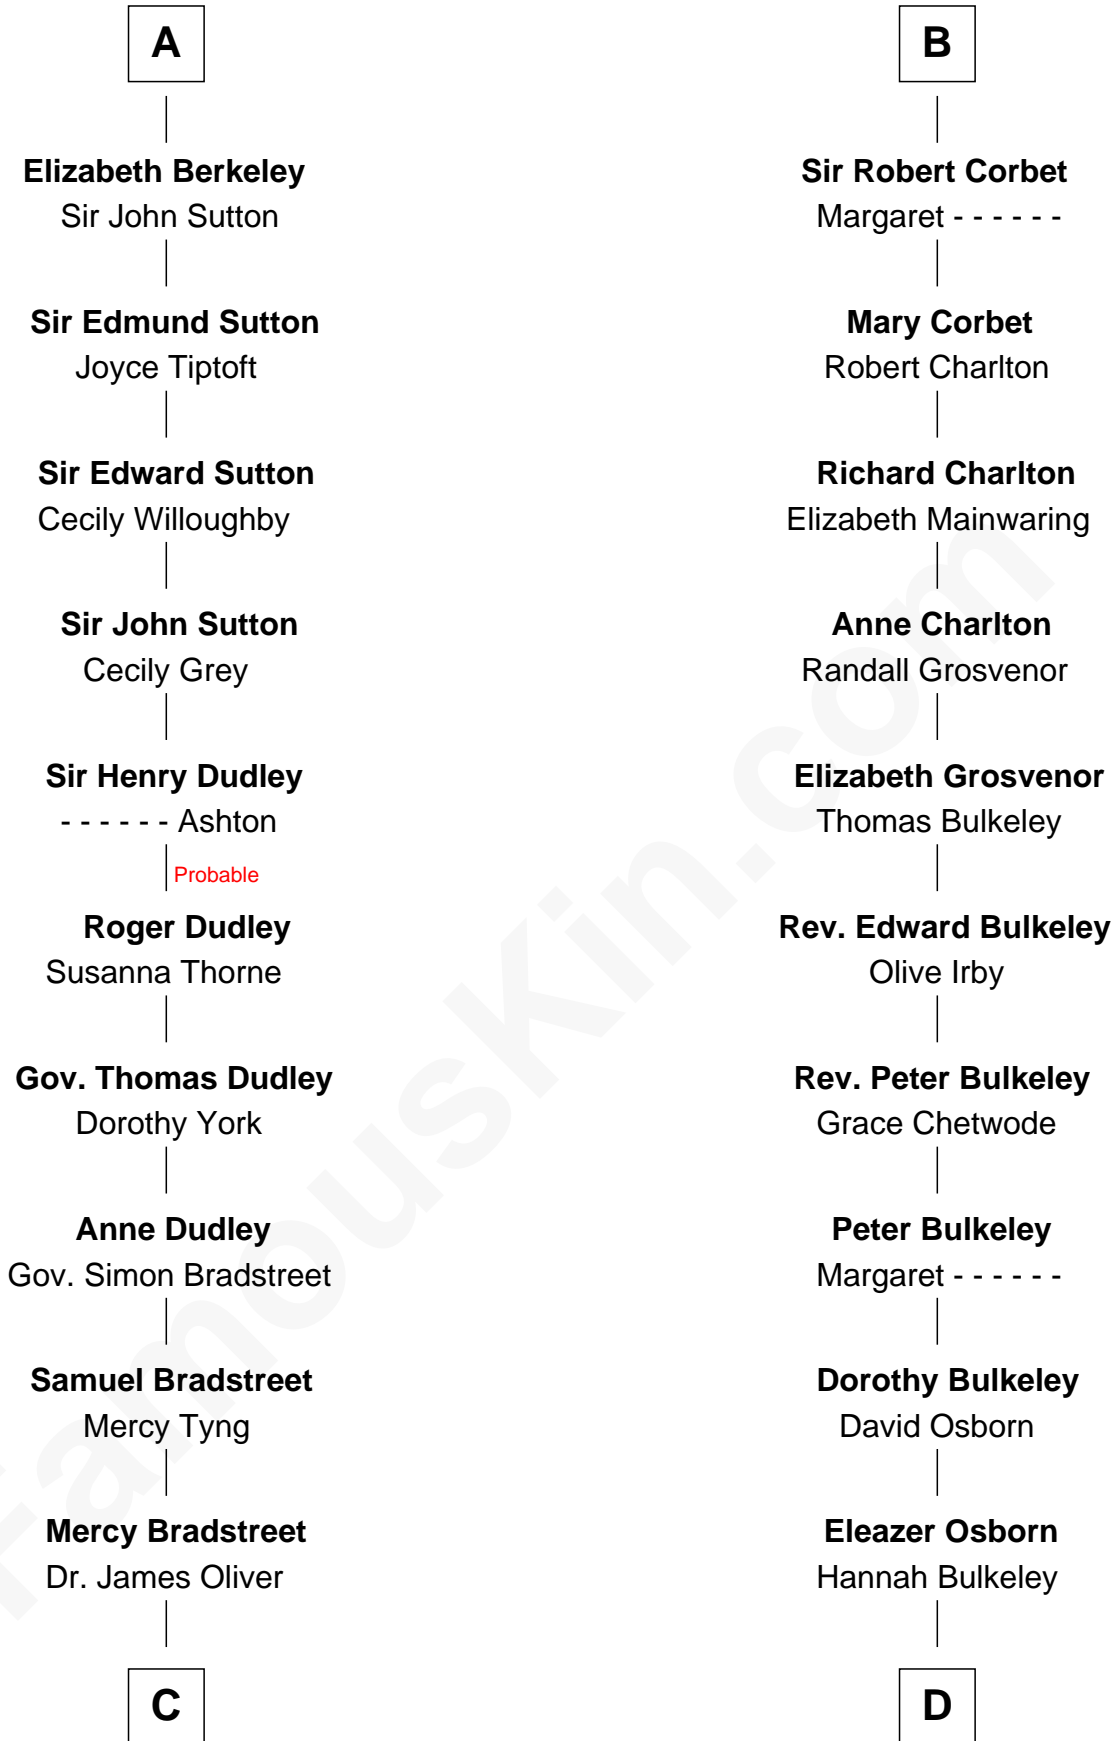

FamousKin.com
Relationship Chart of
Oliver Wendell Holmes, Jr.
U.S. Supreme Court Justice

20th cousin 1 time removed of
Jay Gould
American Railroad "Robber Baron"

C

Sarah Oliver
Jacob Wendell

Oliver Wendell
Mary Jackson

Jay Gould
"Robber Baron"

FamousKin.com