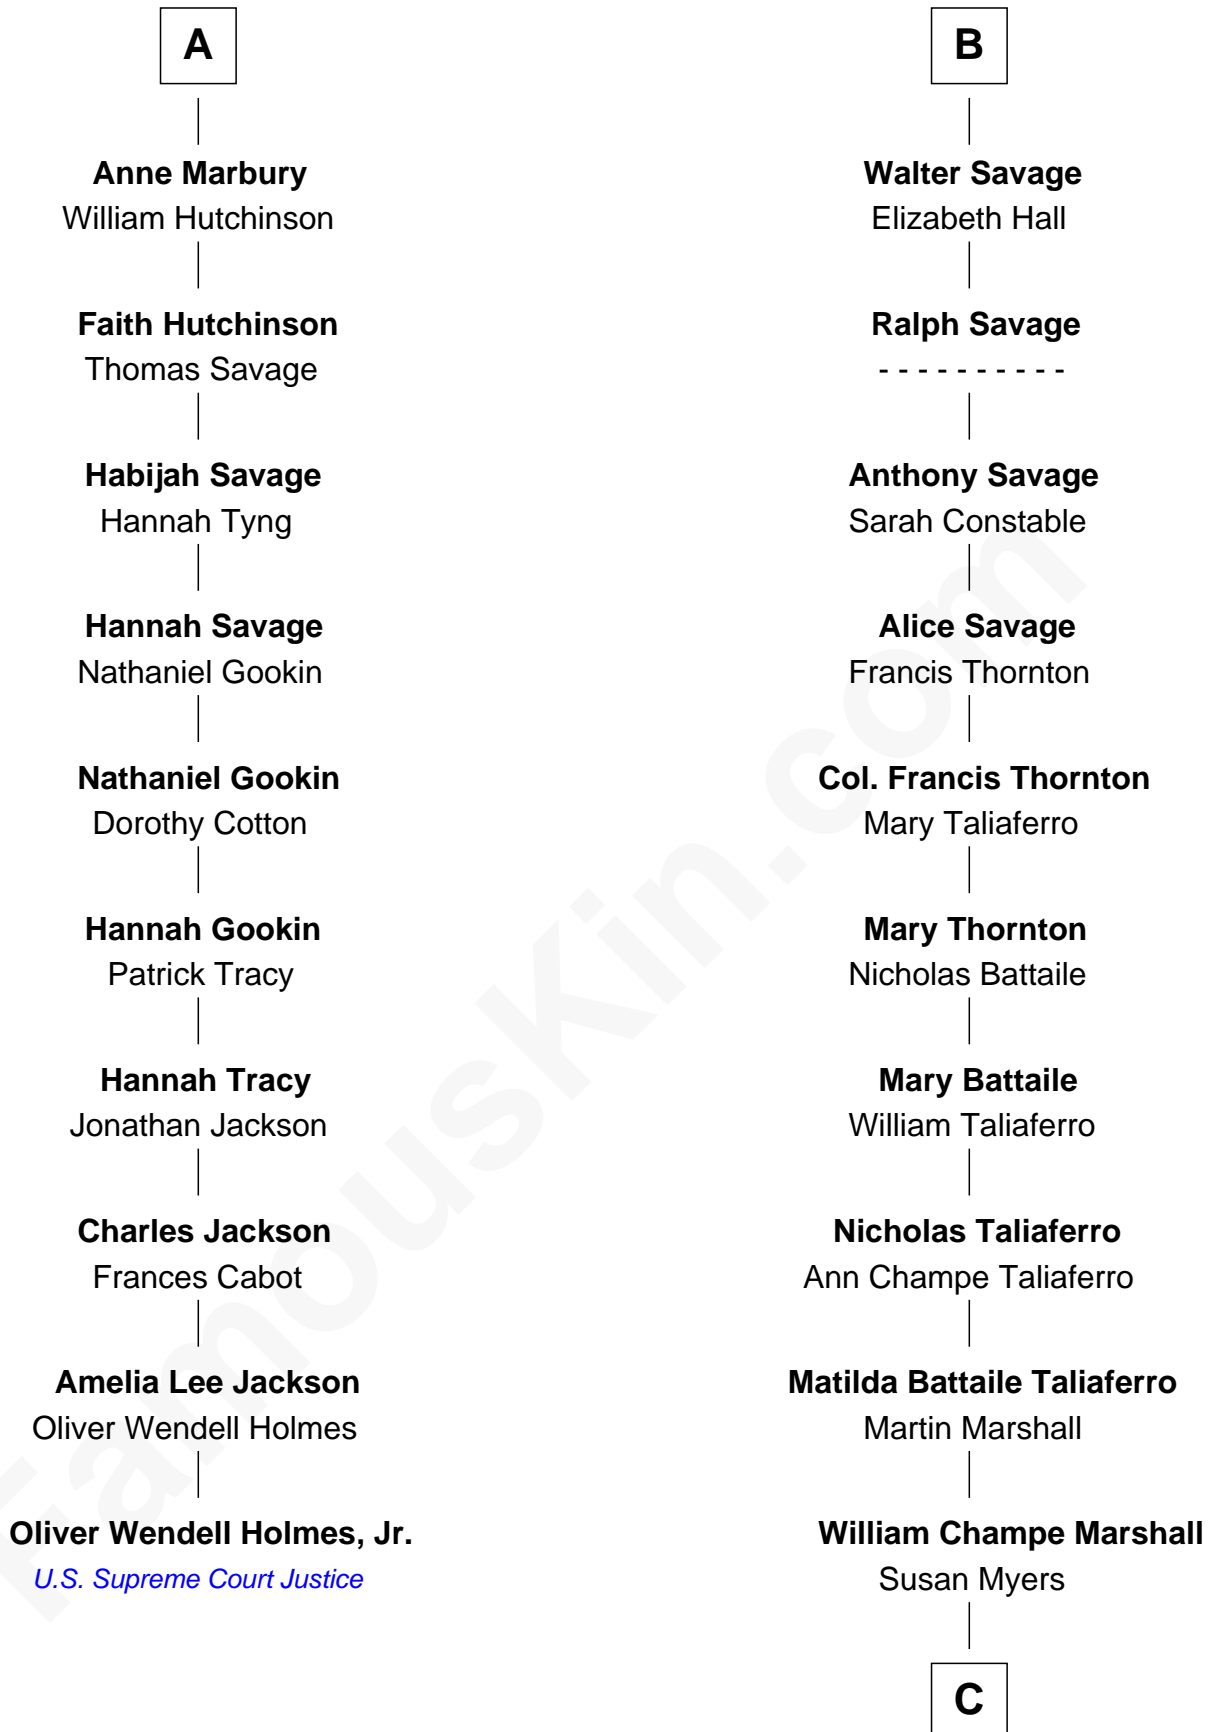

FamousKin.com
Relationship Chart of
Oliver Wendell Holmes, Jr.
U.S. Supreme Court Justice

16th cousin 2 times removed of
General George C. Marshall
Author of "The Marshall Plan"

C

George Catlett Marshall

Laura Emily Bradford

General George C. Marshall

U.S. Army - World War II

FamousKin.com