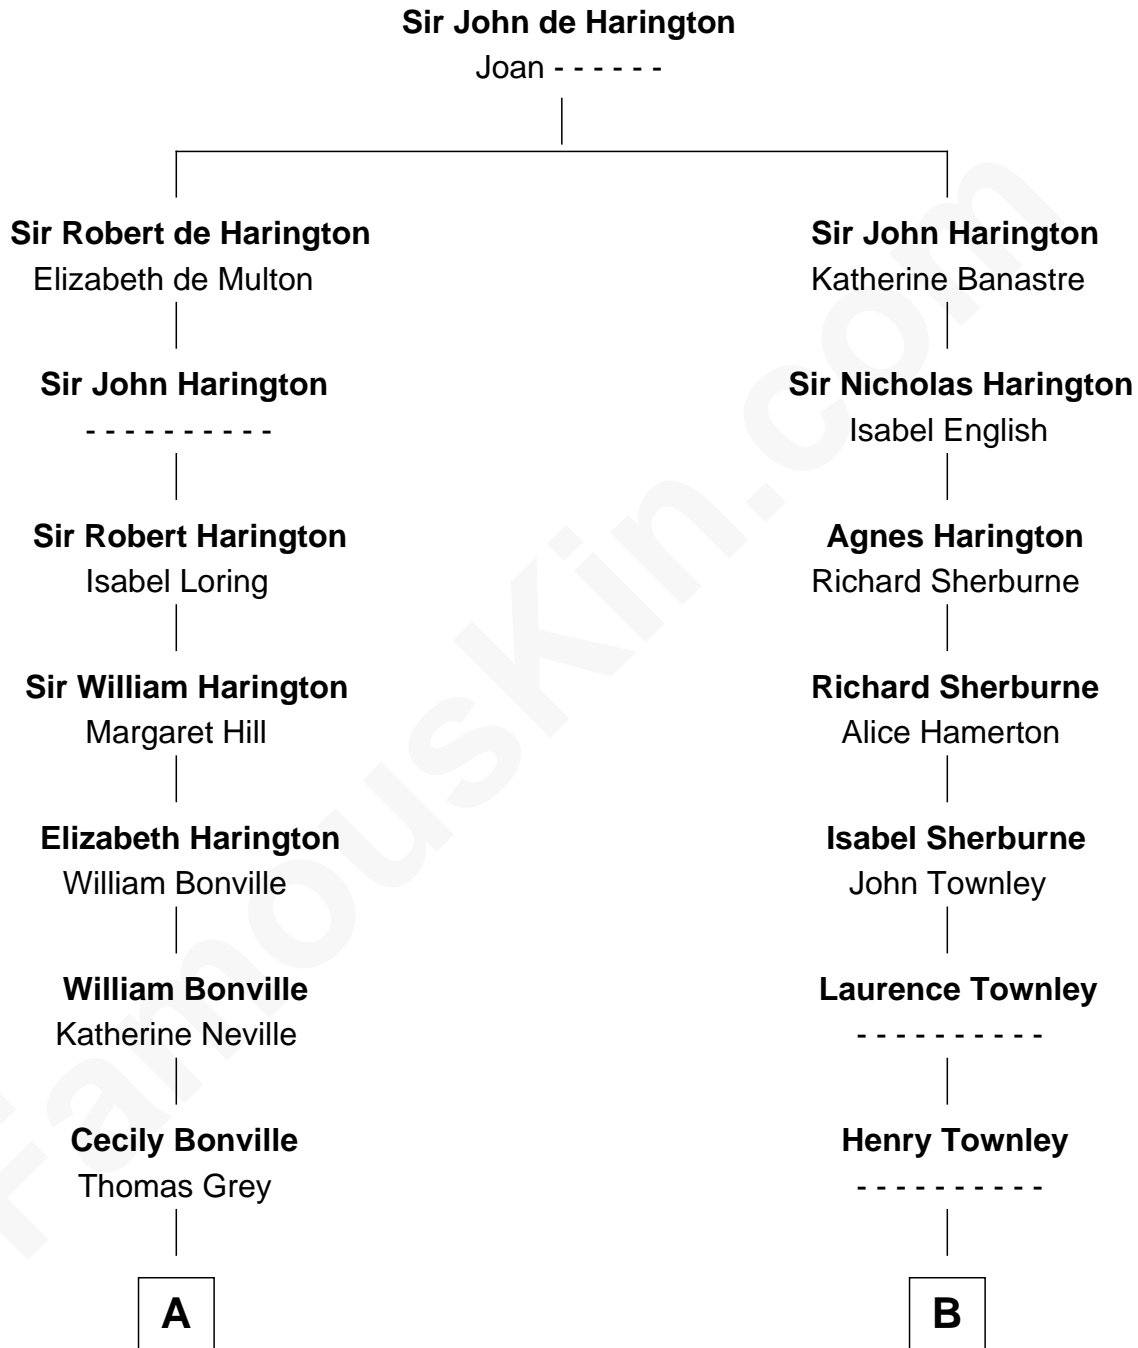

**FamousKin.com**  
**Relationship Chart of**  
**Oliver Wendell Holmes, Jr.**  
*U.S. Supreme Court Justice*

18th cousin 1 time removed of  
**General George C. Marshall**  
*Author of "The Marshall Plan"*

**C**

**Oliver Wendell Holmes**

Amelia Lee Jackson

**Oliver Wendell Holmes, Jr.**

*U.S. Supreme Court Justice*

**D**

**William Champe Marshall**

Susan Myers

**George Catlett Marshall**

Laura Emily Bradford

**General George C. Marshall**

*U.S. Army - World War II*

FamousKin.com