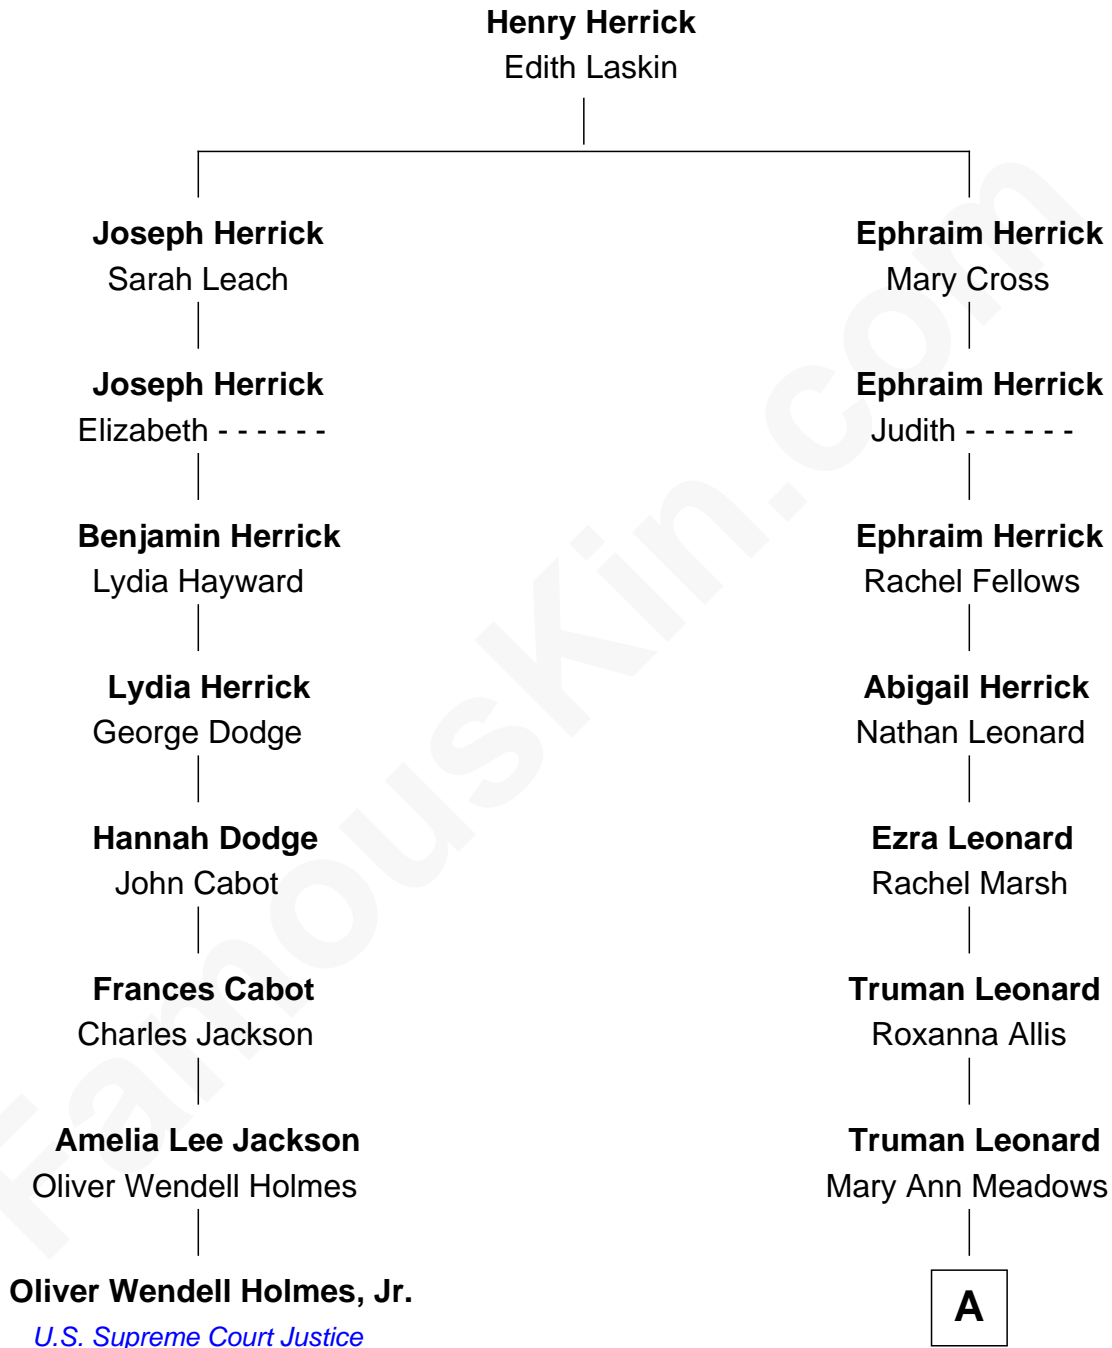

FamousKin.com
Relationship Chart of
Oliver Wendell Holmes, Jr.
U.S. Supreme Court Justice

7th cousin 3 times removed of
Steve Young
NFL Hall of Fame Quarterback

A

George M. Leonard

Mary Ann Sanders

Louise Leonard

Scott Richmond Young

LeGrande L. Young

Sherry Ann Steed

Steve Young

NFL Hall of Fame Quarterback