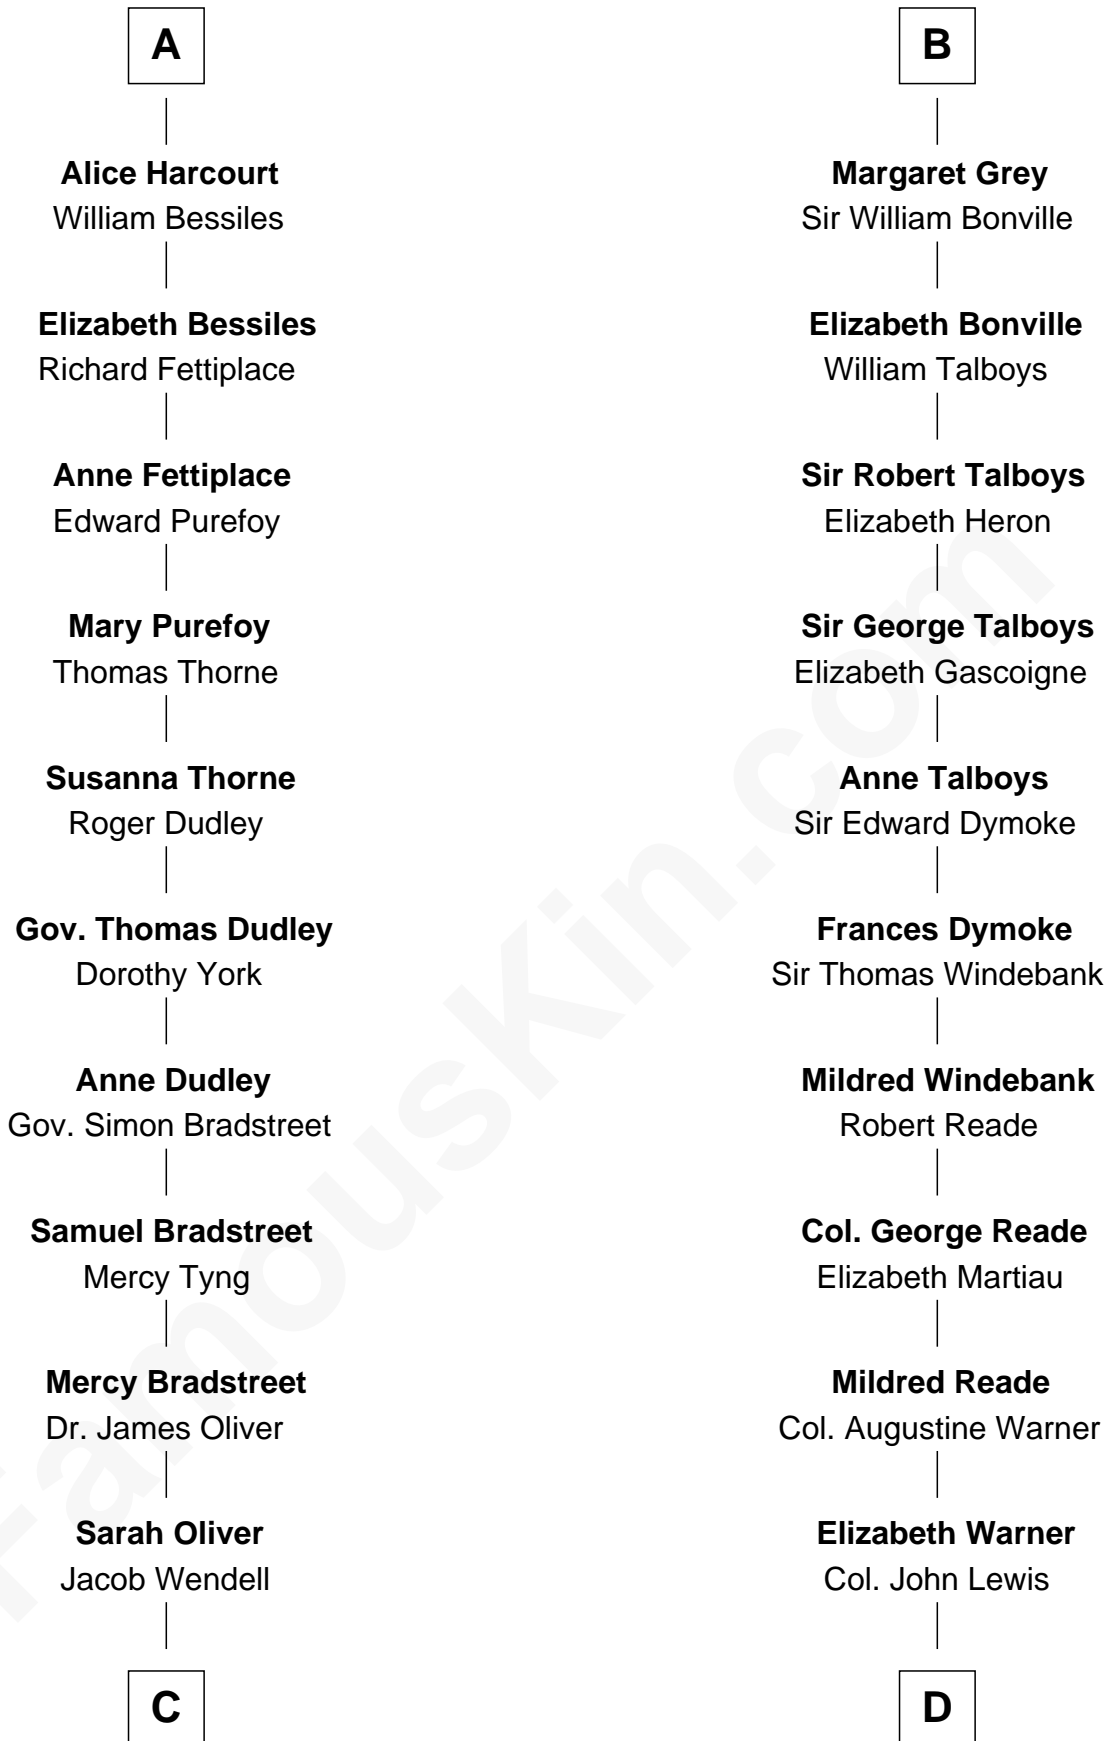

## Relationship Chart of Oliver Wendell Holmes, Jr.

*U.S. Supreme Court Justice*

19th cousin 1 time removed of

**Meriwether Lewis**

*Lewis and Clark Expedition*

**C**

**Oliver Wendell**

Mary Jackson

**Sarah Wendell**

Rev. Abiel Holmes

**Oliver Wendell Holmes**

Amelia Lee Jackson

**Oliver Wendell Holmes, Jr.**

*U.S. Supreme Court Justice*

**D**

**Col. Robert Lewis**

Jane Meriwether

**William Lewis**

Lucy Meriwether

**Meriwether Lewis**

*Lewis and Clark Expedition*

FamousKin.com