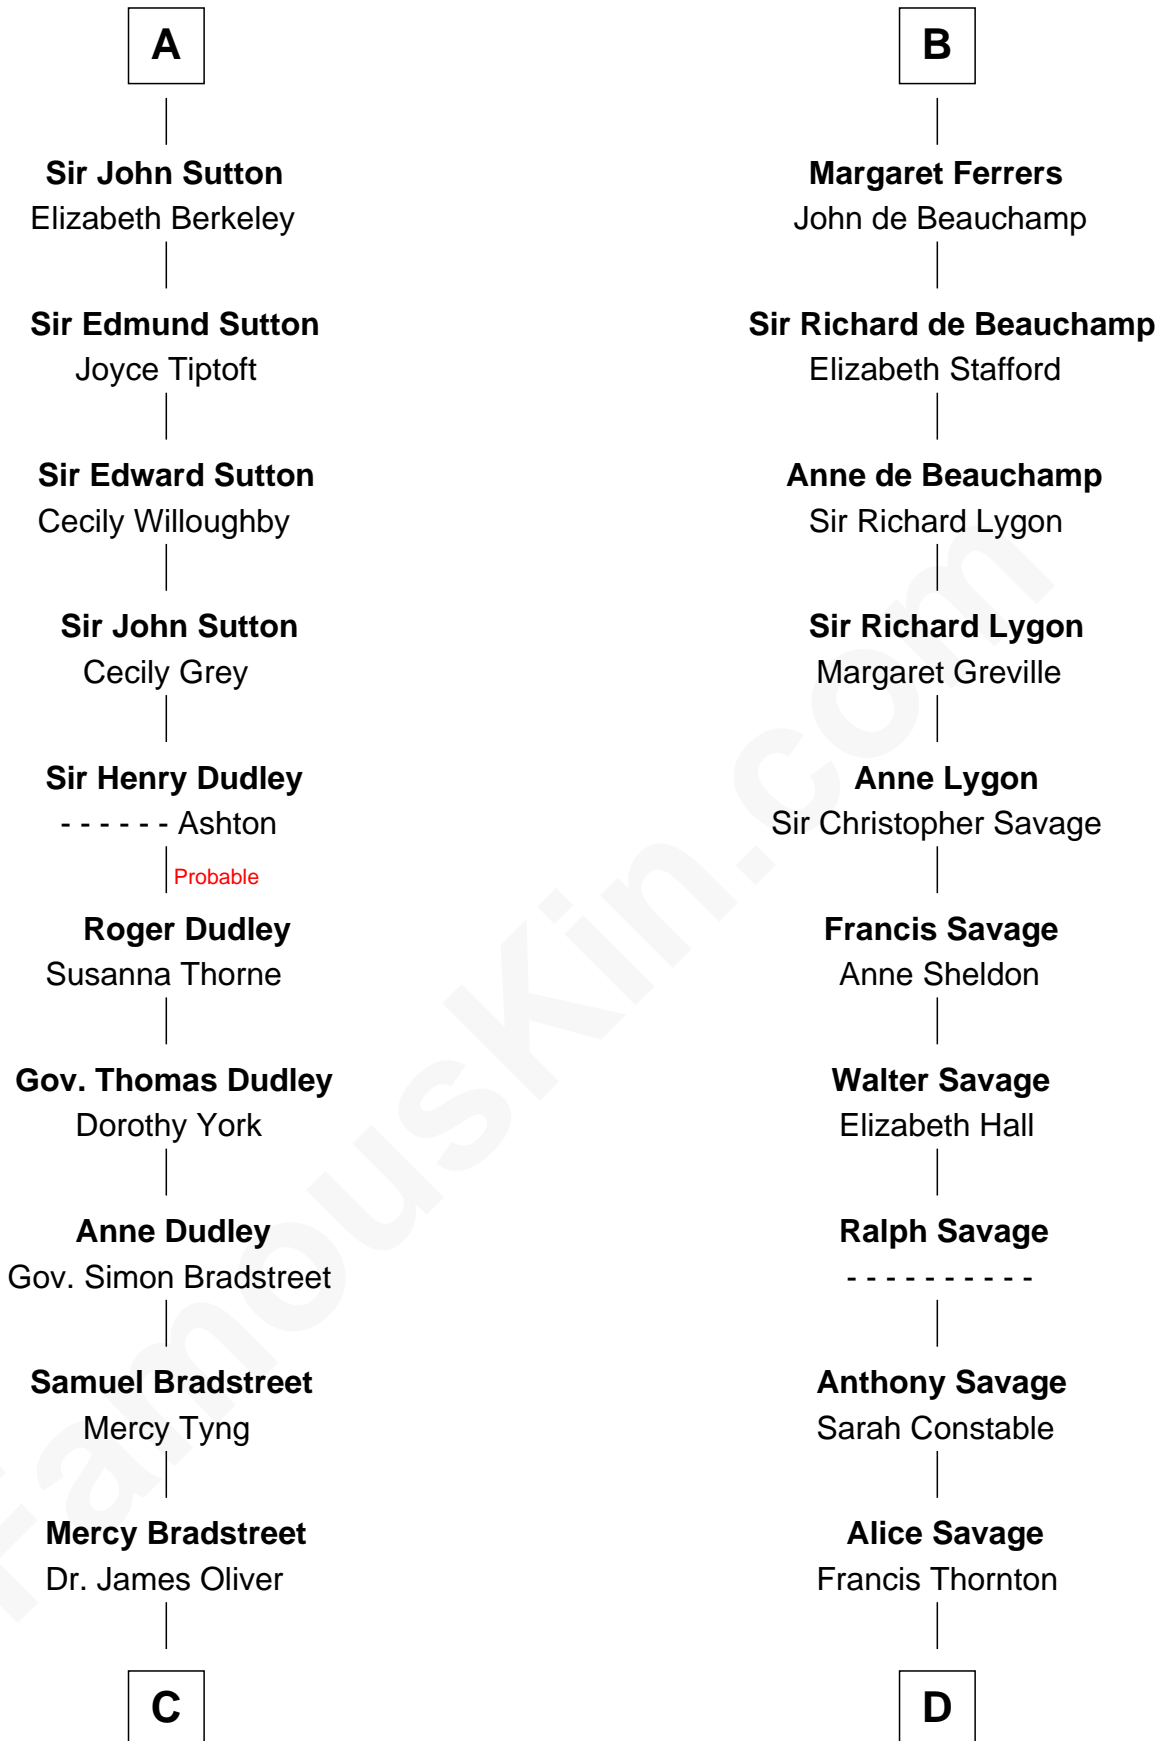

FamousKin.com
Relationship Chart of
Oliver Wendell Holmes, Jr.
U.S. Supreme Court Justice

20th cousin 1 time removed of
Meriwether Lewis
Lewis and Clark Expedition

Sir Philip Basset

C

Sarah Oliver
Jacob Wendell

Oliver Wendell
Mary Jackson

Sarah Wendell
Rev. Abiel Holmes

Oliver Wendell Holmes
Amelia Lee Jackson

Oliver Wendell Holmes, Jr.
U.S. Supreme Court Justice

D

Col. Francis Thornton
Mary Taliaferro

Elizabeth Thornton
Thomas Meriwether

Lucy Meriwether
William Lewis

Meriwether Lewis
Lewis and Clark Expedition

FamousKin.com