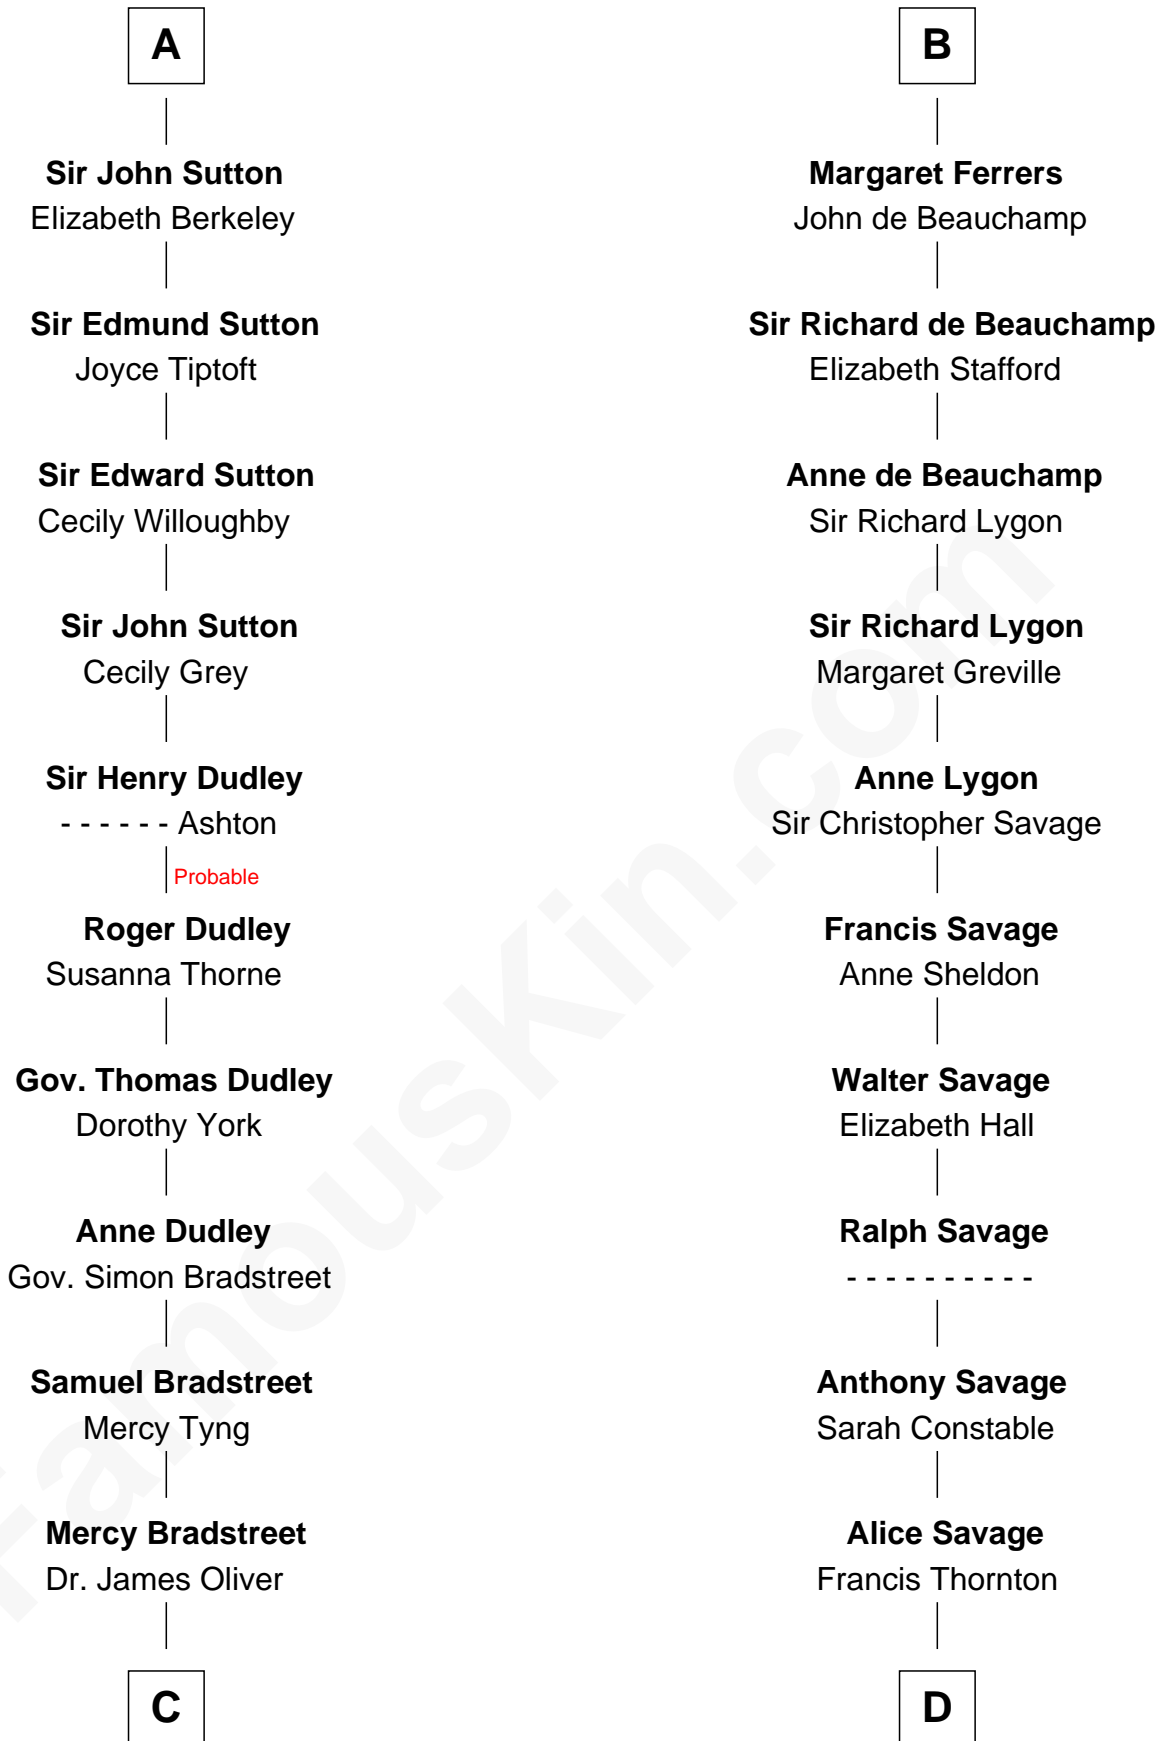

FamousKin.com
Relationship Chart of
Oliver Wendell Holmes, Jr.
U.S. Supreme Court Justice

20th cousin 1 time removed of
Meriwether Lewis
Lewis and Clark Expedition

Sir Hugh le Despencer

C

Sarah Oliver
Jacob Wendell

Oliver Wendell
Mary Jackson

Sarah Wendell
Rev. Abiel Holmes

Oliver Wendell Holmes
Amelia Lee Jackson

Oliver Wendell Holmes, Jr.
U.S. Supreme Court Justice

D

Col. Francis Thornton
Mary Taliaferro

Elizabeth Thornton
Thomas Meriwether

Lucy Meriwether
William Lewis

Meriwether Lewis
Lewis and Clark Expedition

FamousKin.com