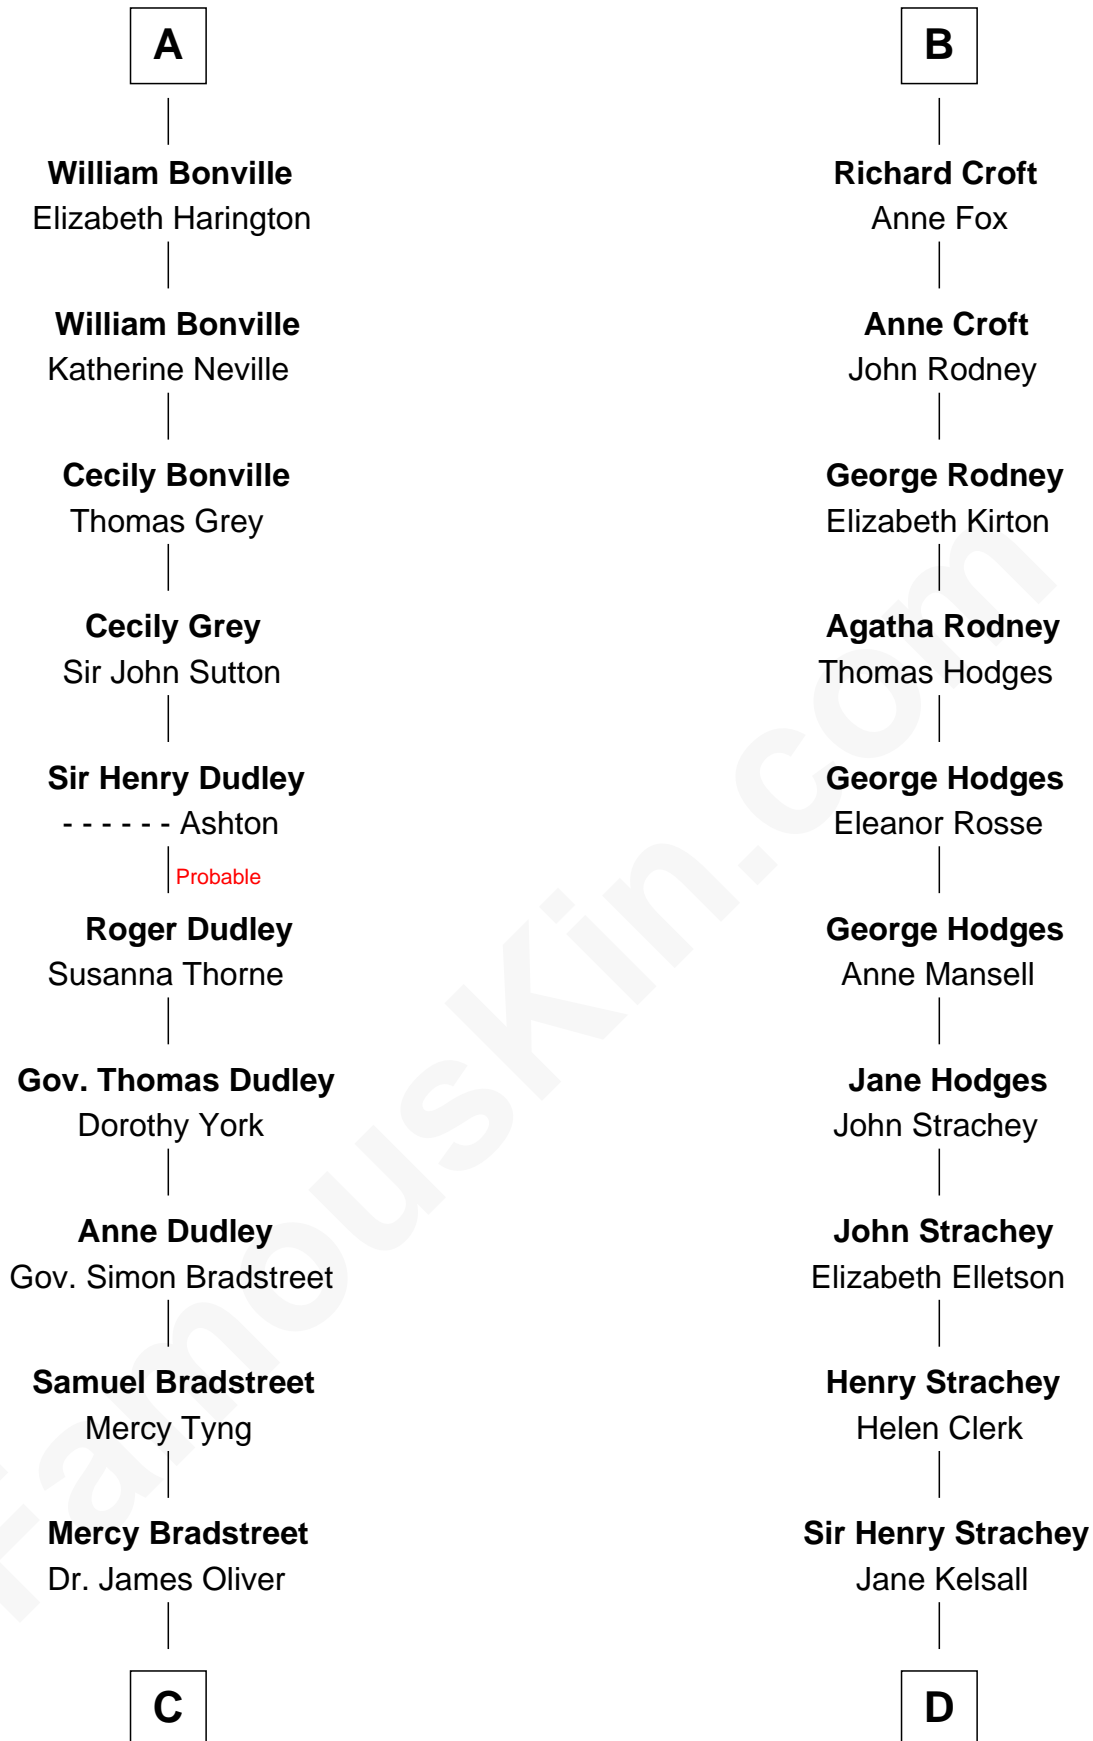

FamousKin.com
Relationship Chart of
Oliver Wendell Holmes, Jr.
U.S. Supreme Court Justice

19th cousin 2 times removed of

Lytton Strachey

Author and Co-Founder of Bloomsbury Group

C

Sarah Oliver
Jacob Wendell

Oliver Wendell
Mary Jackson

Sarah Wendell
Rev. Abiel Holmes

Oliver Wendell Holmes
Amelia Lee Jackson

Oliver Wendell Holmes, Jr.
U.S. Supreme Court Justice

D

Edward Strachey
Julia Woodburn Kirkpatrick

Sir Richard Strachey
Jane Maria Grant