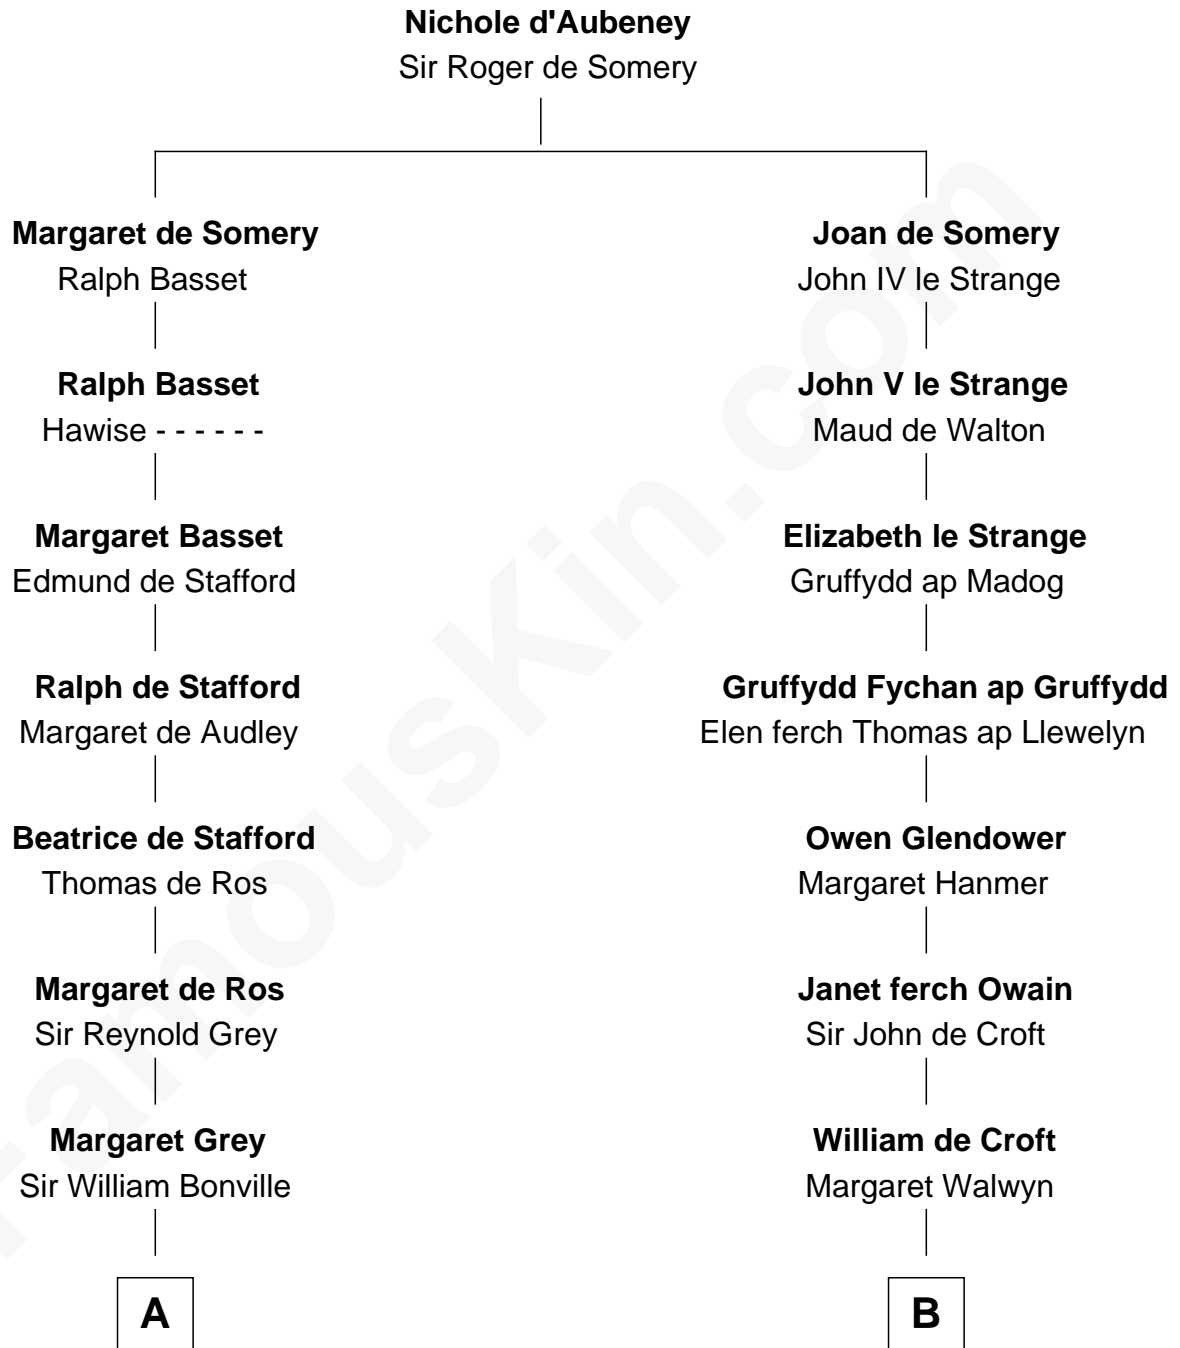

FamousKin.com
Relationship Chart of
Oliver Wendell Holmes, Jr.
U.S. Supreme Court Justice

19th cousin 2 times removed of

Lytton Strachey

Author and Co-Founder of Bloomsbury Group

C

Sarah Oliver
Jacob Wendell

Oliver Wendell
Mary Jackson

Sarah Wendell
Rev. Abiel Holmes

Oliver Wendell Holmes
Amelia Lee Jackson

Oliver Wendell Holmes, Jr.
U.S. Supreme Court Justice

D

Edward Strachey
Julia Woodburn Kirkpatrick

Sir Richard Strachey
Jane Maria Grant