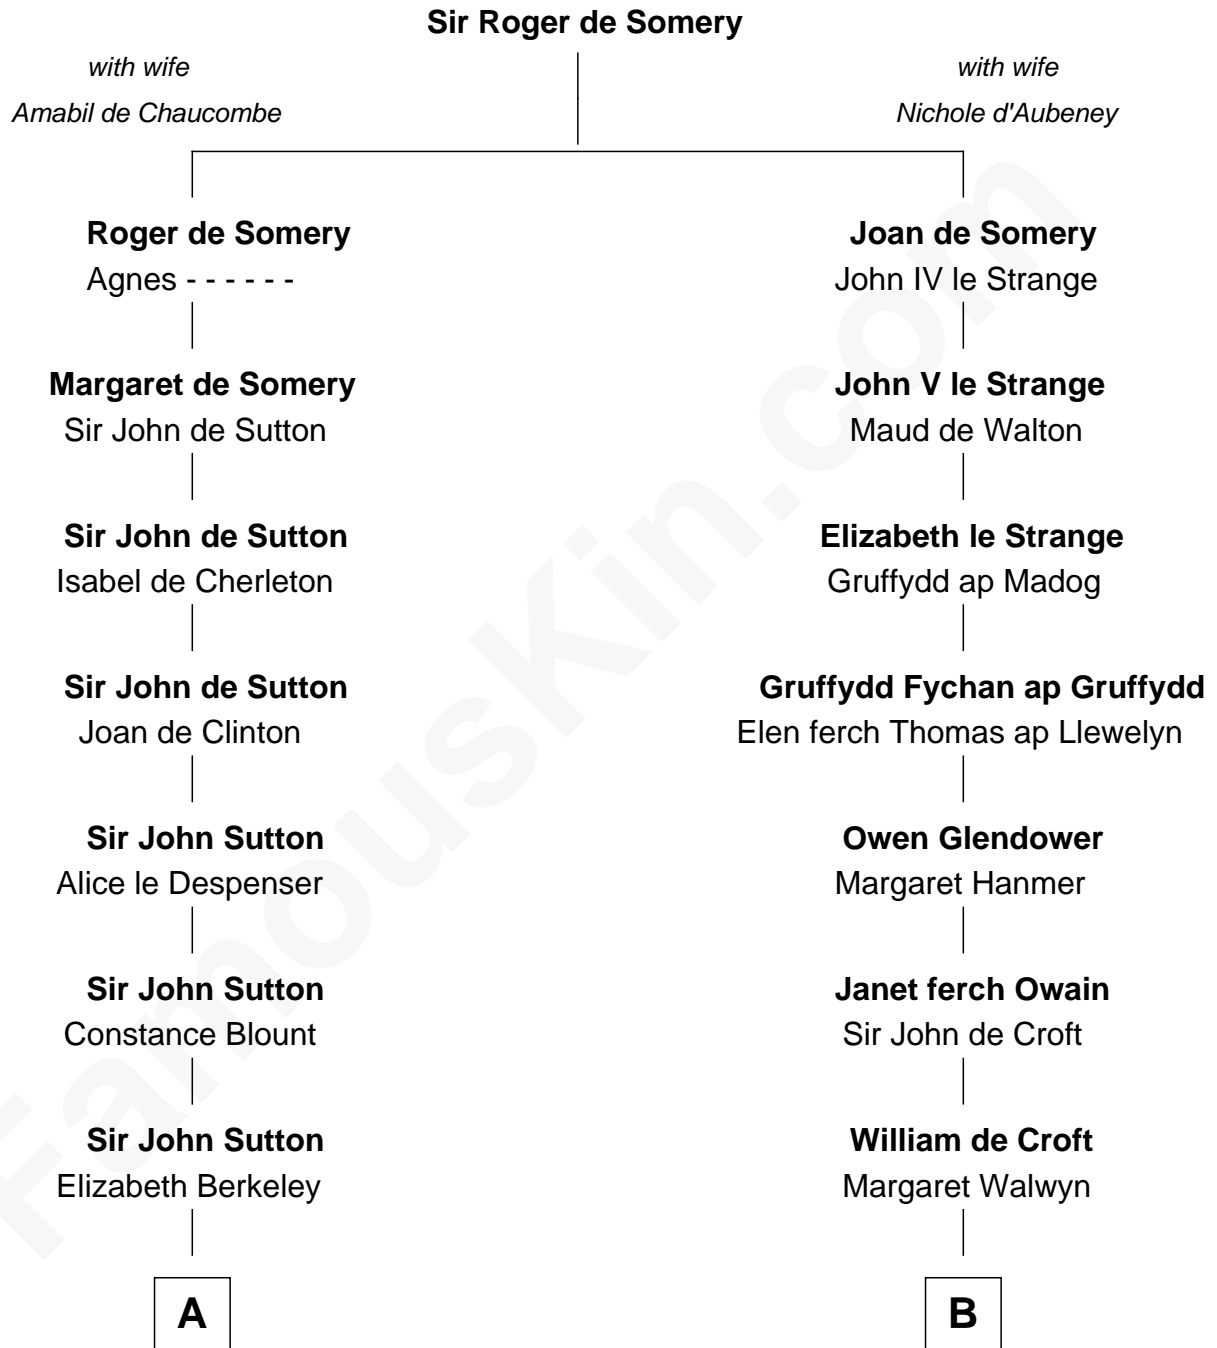

FamousKin.com
Relationship Chart of
Oliver Wendell Holmes, Jr.
U.S. Supreme Court Justice

19th cousin 1 time removed of

Lytton Strachey
Author and Co-Founder of Bloomsbury Group

C

Oliver Wendell

Mary Jackson

Sarah Wendell

Rev. Abiel Holmes

Oliver Wendell Holmes

Amelia Lee Jackson

Oliver Wendell Holmes, Jr.

U.S. Supreme Court Justice

D

Edward Strachey