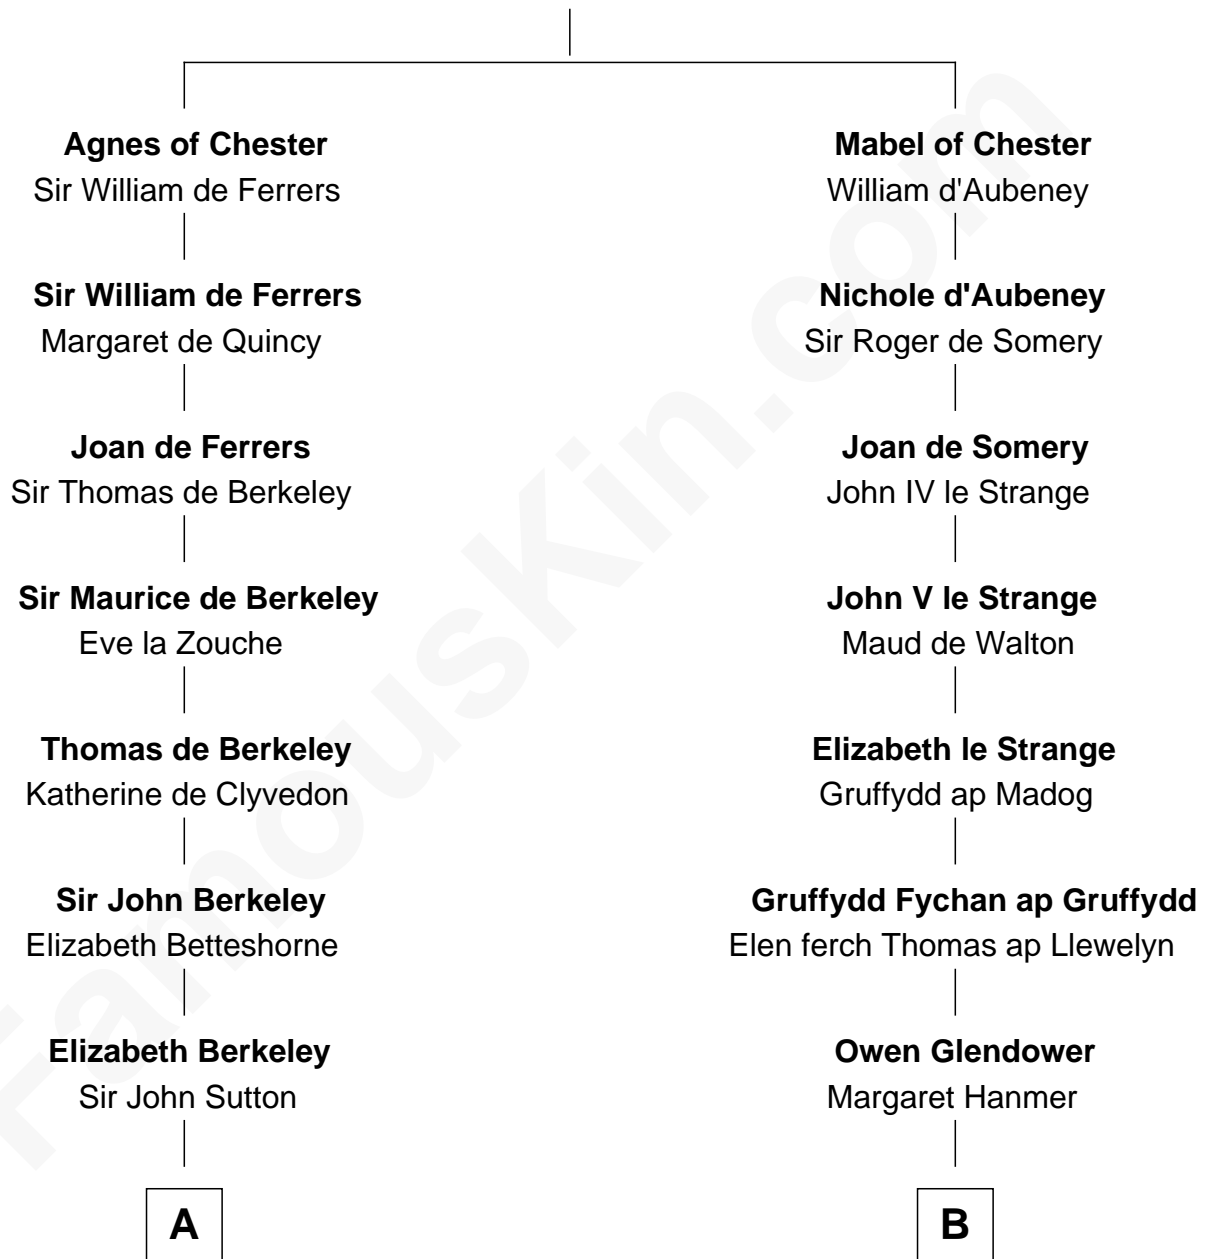

FamousKin.com
Relationship Chart of
Oliver Wendell Holmes, Jr.
U.S. Supreme Court Justice

20th cousin 1 time removed of

Lytton Strachey

Author and Co-Founder of Bloomsbury Group

Bertrade de Montfort

Hugh de Kevelioc

C

Oliver Wendell

Mary Jackson

Sarah Wendell

Rev. Abiel Holmes

Oliver Wendell Holmes

Amelia Lee Jackson

Oliver Wendell Holmes, Jr.

U.S. Supreme Court Justice

D

Henry Strachey

Helen Clerk

Sir Henry Strachey

Jane Kelsall

Edward Strachey

Julia Woodburn Kirkpatrick