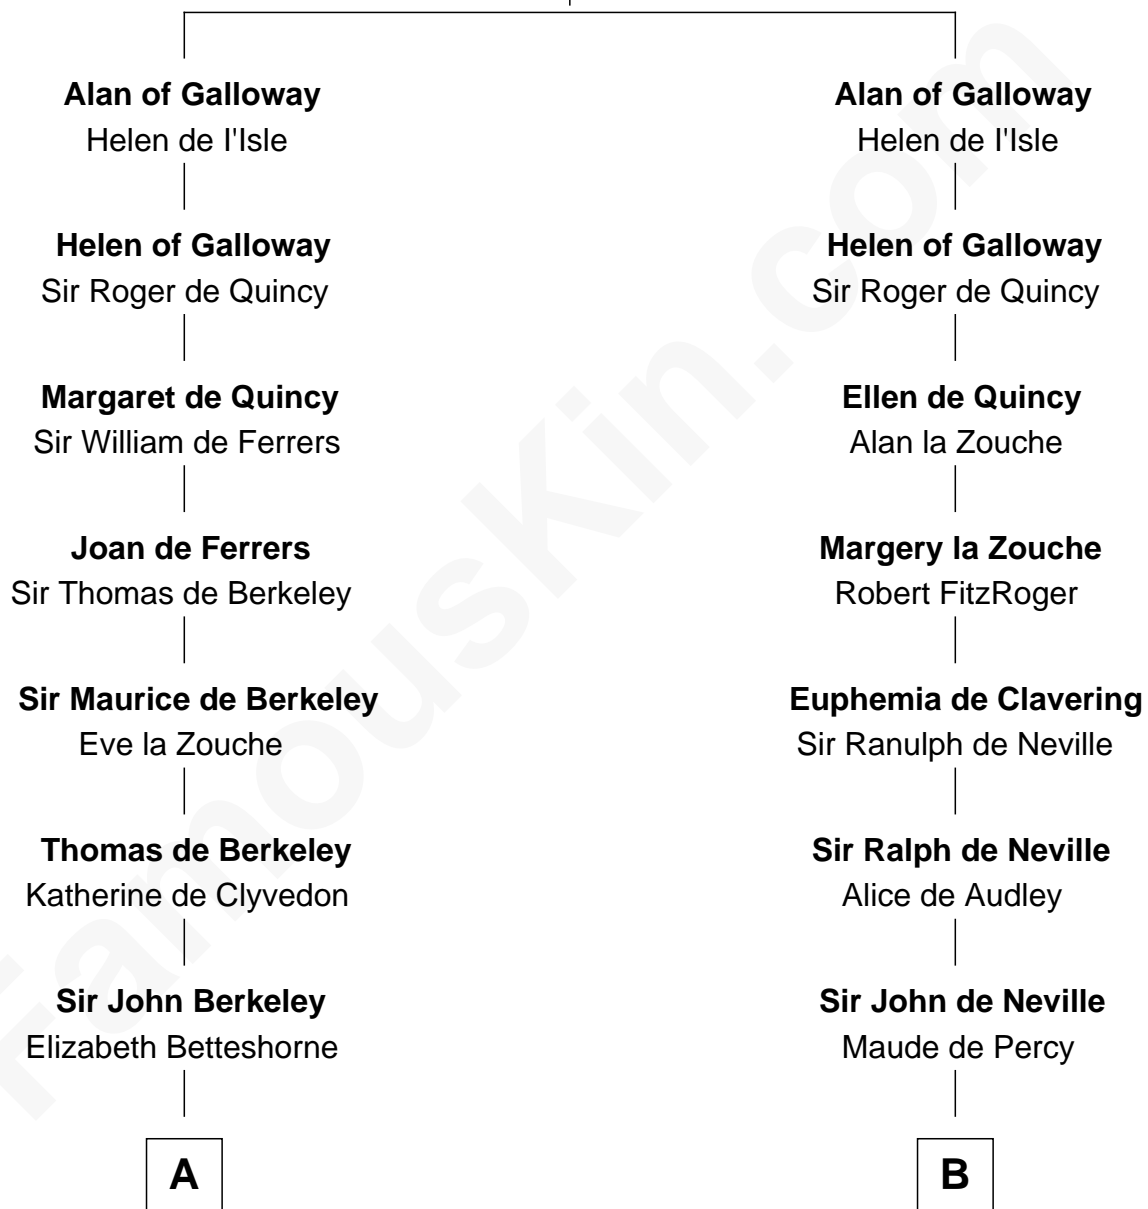

FamousKin.com
Relationship Chart of
Oliver Wendell Holmes, Jr.
U.S. Supreme Court Justice

21st cousin of

Lytton Strachey
Author and Co-Founder of Bloomsbury Group

Roland of Galloway
 Helena de Morville

C

Sarah Oliver
Jacob Wendell

Oliver Wendell
Mary Jackson

Sarah Wendell
Rev. Abiel Holmes

Oliver Wendell Holmes
Amelia Lee Jackson

Oliver Wendell Holmes, Jr.
U.S. Supreme Court Justice

D

Alice Maskelyne
John Kelsall

Jane Kelsall
Sir Henry Strachey