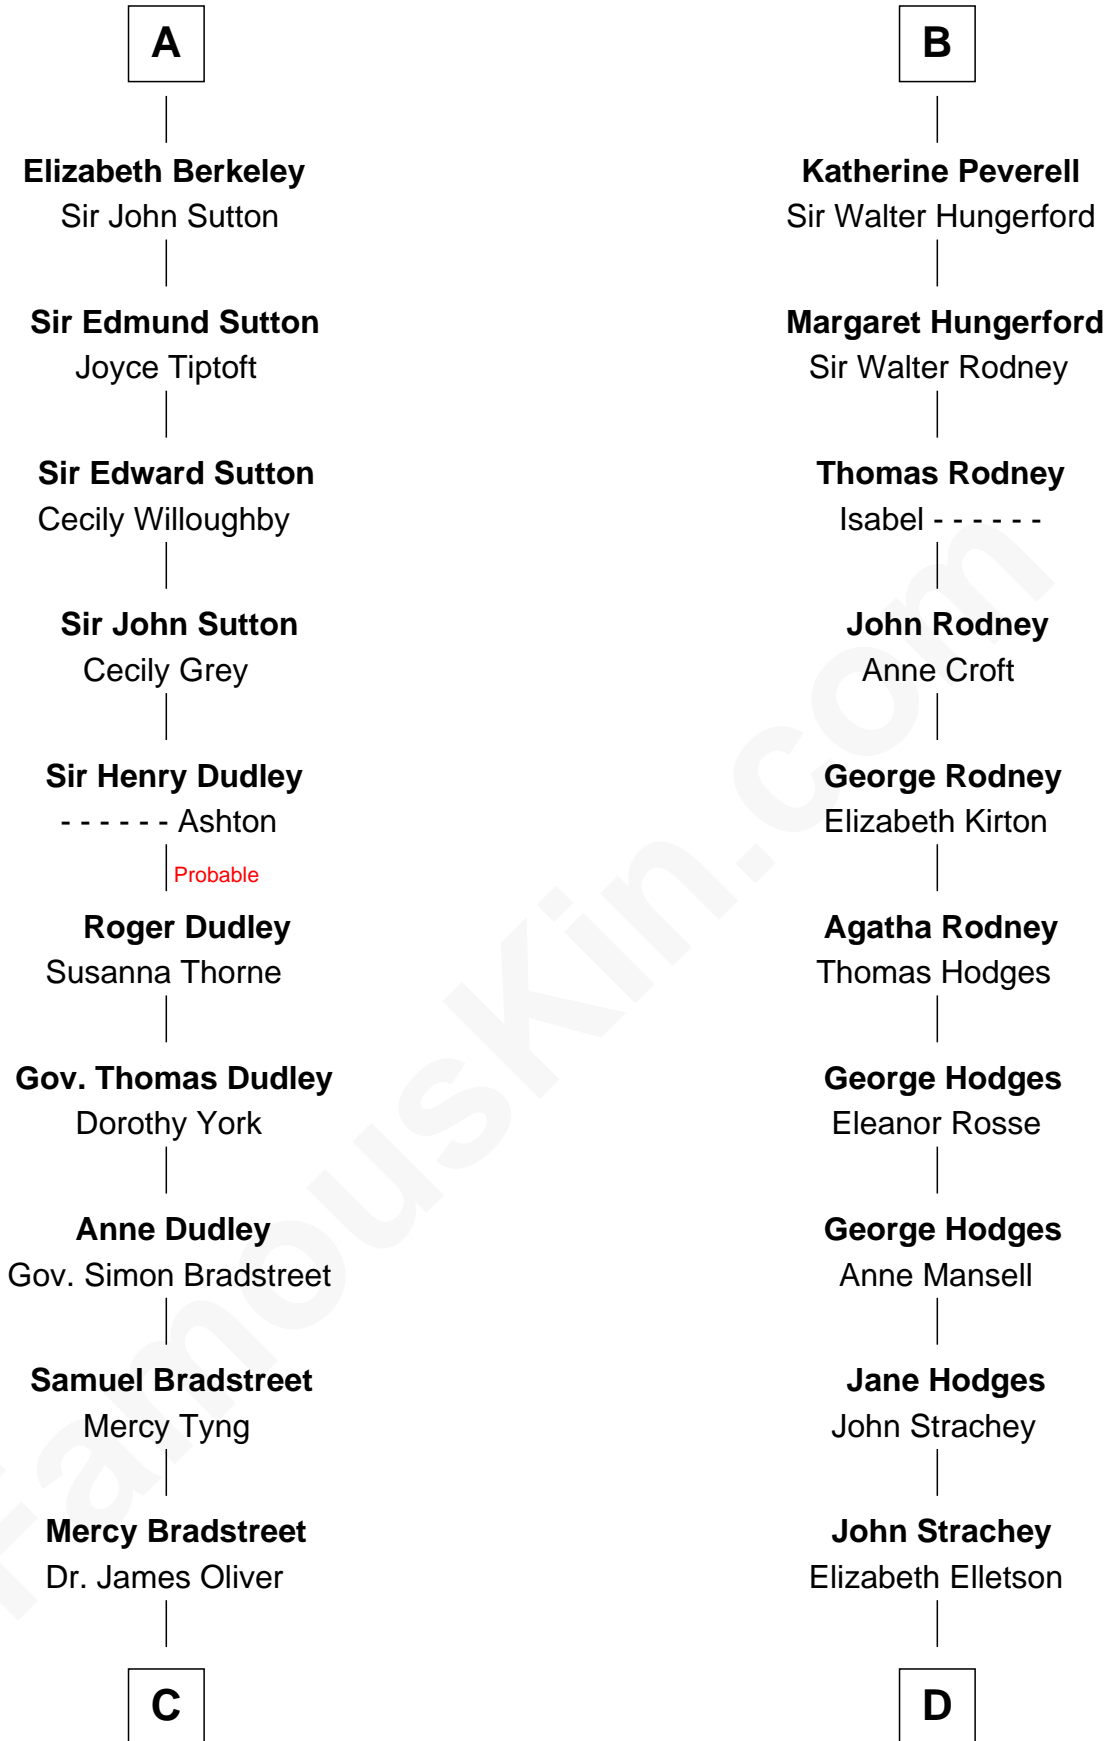

FamousKin.com
Relationship Chart of
Oliver Wendell Holmes, Jr.
U.S. Supreme Court Justice

21st cousin of

Lytton Strachey
Author and Co-Founder of Bloomsbury Group

C

Sarah Oliver
Jacob Wendell

Oliver Wendell
Mary Jackson

Sarah Wendell
Rev. Abiel Holmes

Oliver Wendell Holmes
Amelia Lee Jackson

Oliver Wendell Holmes, Jr.
U.S. Supreme Court Justice

D

Henry Strachey
Helen Clerk

Sir Henry Strachey
Jane Kelsall

Edward Strachey
Julia Woodburn Kirkpatrick