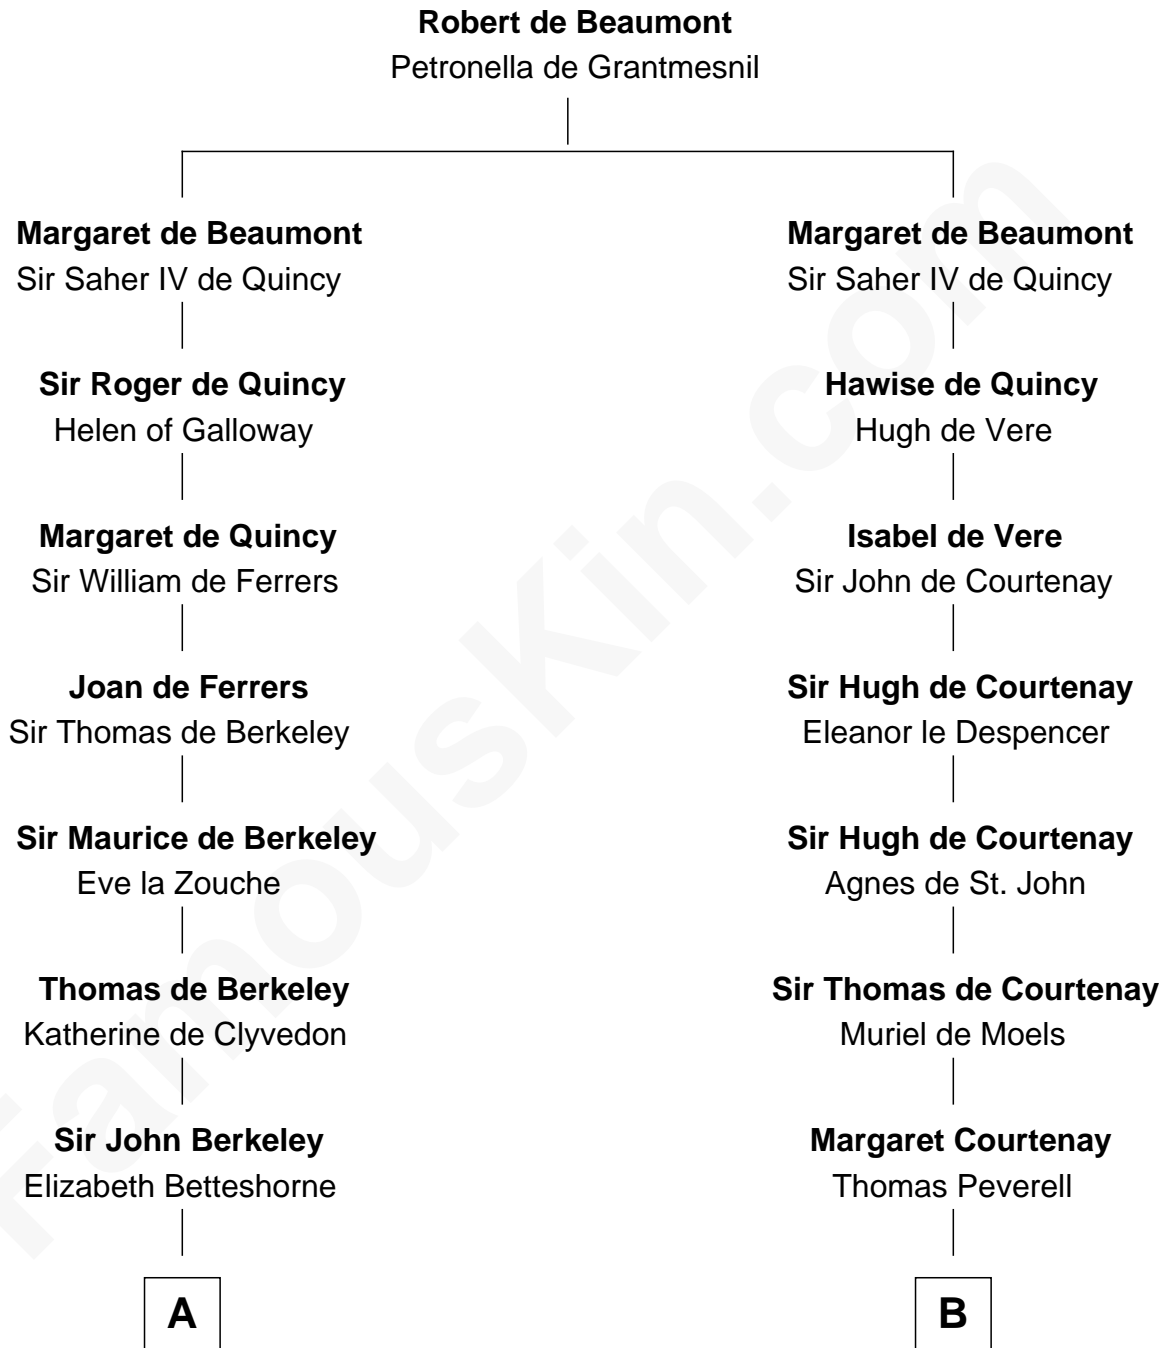

FamousKin.com
Relationship Chart of
Oliver Wendell Holmes, Jr.
U.S. Supreme Court Justice

21st cousin of

Lytton Strachey
Author and Co-Founder of Bloomsbury Group

C

Sarah Oliver
Jacob Wendell

Oliver Wendell
Mary Jackson

Sarah Wendell
Rev. Abiel Holmes

Oliver Wendell Holmes
Amelia Lee Jackson

Oliver Wendell Holmes, Jr.
U.S. Supreme Court Justice

D

Henry Strachey
Helen Clerk

Sir Henry Strachey
Jane Kelsall

Edward Strachey
Julia Woodburn Kirkpatrick