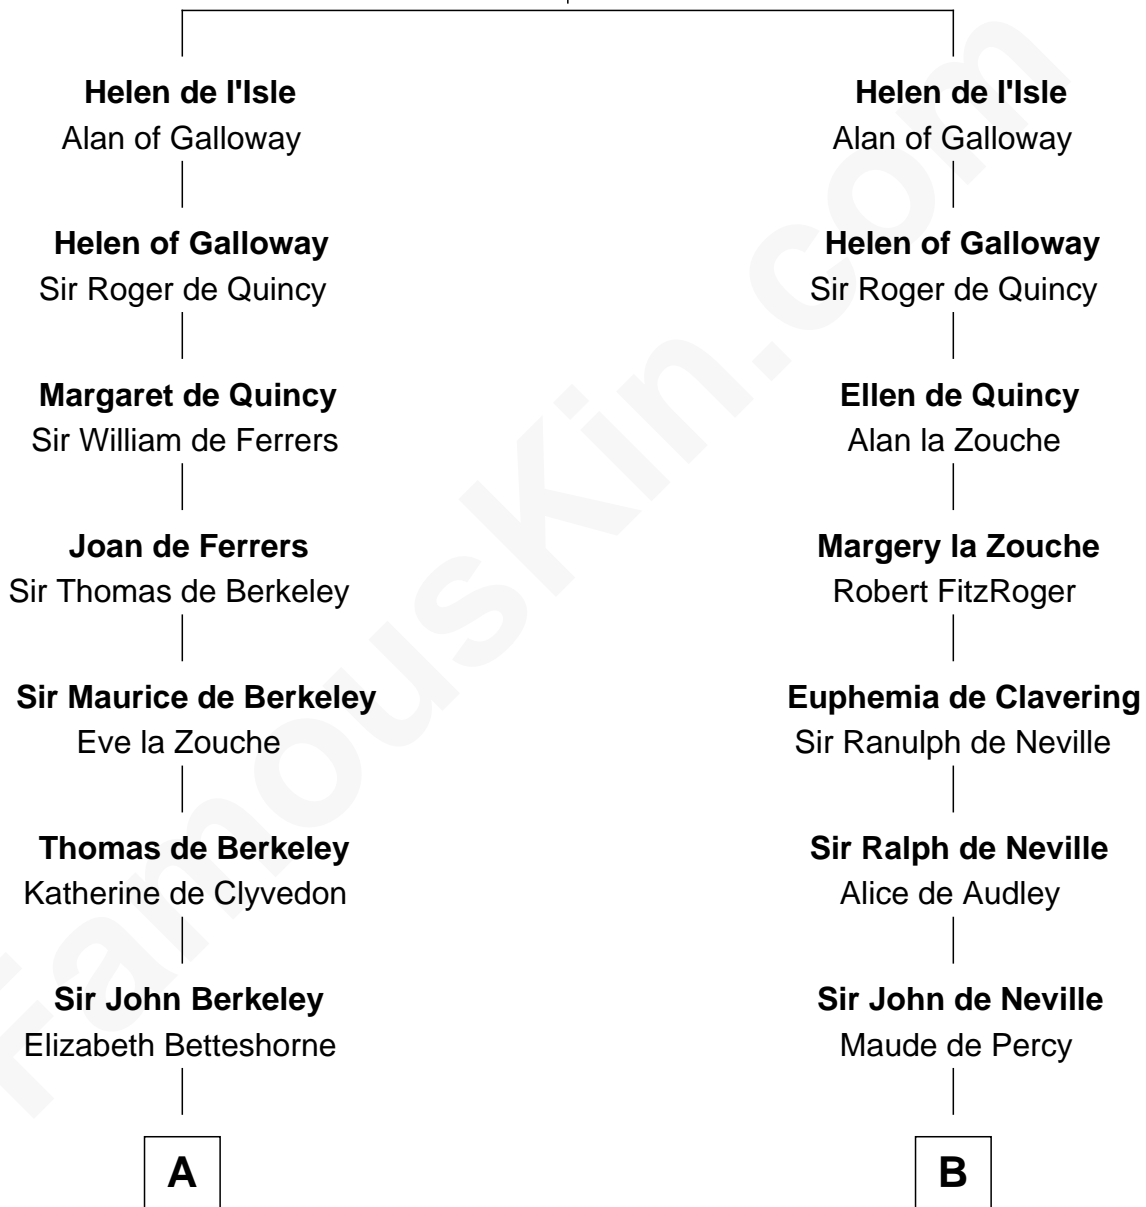

**FamousKin.com**  
**Relationship Chart of**  
**Oliver Wendell Holmes, Jr.**  
*U.S. Supreme Court Justice*

21st cousin of

**Lytton Strachey**

*Author and Co-Founder of Bloomsbury Group*

**Reginald de l'Isle**  
 Fonia of Moray

**C**

**Sarah Oliver**  
Jacob Wendell

**Oliver Wendell**  
Mary Jackson

**Sarah Wendell**  
Rev. Abiel Holmes

**Oliver Wendell Holmes**  
Amelia Lee Jackson

**Oliver Wendell Holmes, Jr.**  
*U.S. Supreme Court Justice*