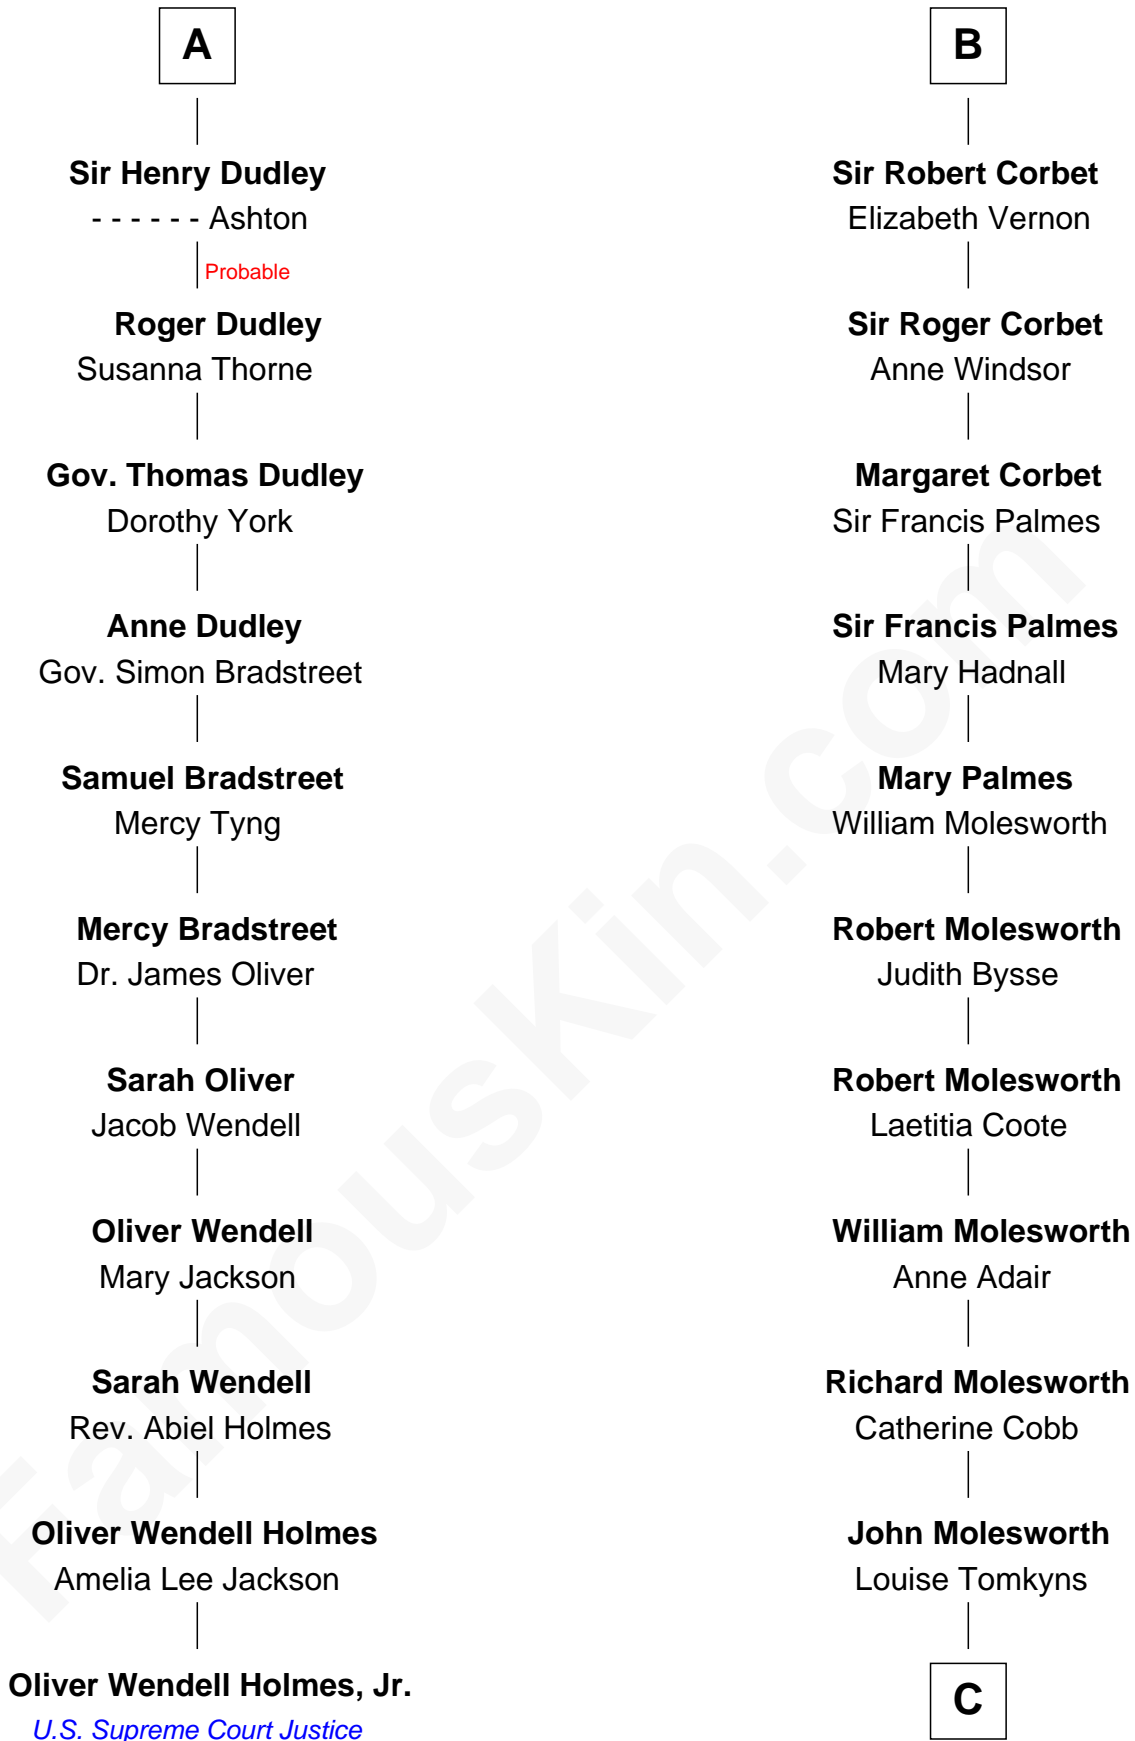

FamousKin.com
Relationship Chart of
Oliver Wendell Holmes, Jr.
U.S. Supreme Court Justice

17th cousin 2 times removed of

Olivia De Havilland
Movie Actress

C

—
Margaret Letitia Molesworth

Charles Richard De Havilland

—
Walter Augustus De Havilland

Lillian Augusta Ruse

—
Olivia De Havilland

Movie Actress

FamousKin.com