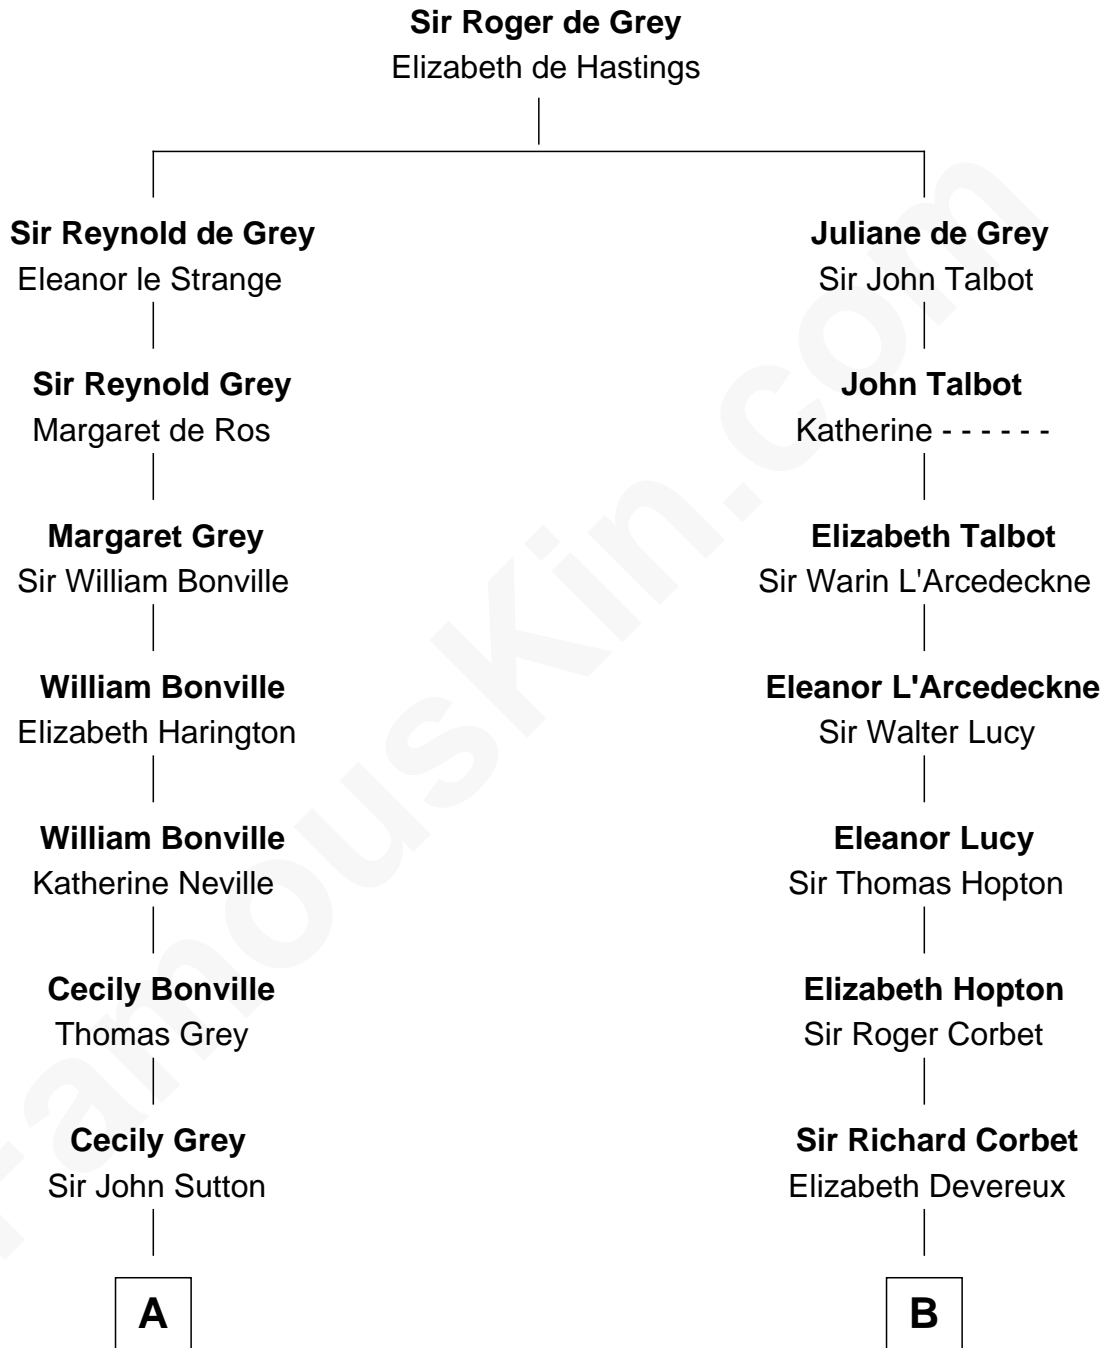

FamousKin.com
Relationship Chart of
Oliver Wendell Holmes, Jr.
U.S. Supreme Court Justice

17th cousin 2 times removed of

Olivia De Havilland
Movie Actress

C

—
Margaret Letitia Molesworth

Charles Richard De Havilland

—
Walter Augustus De Havilland

Lillian Augusta Ruse

—
Olivia De Havilland

Movie Actress

FamousKin.com