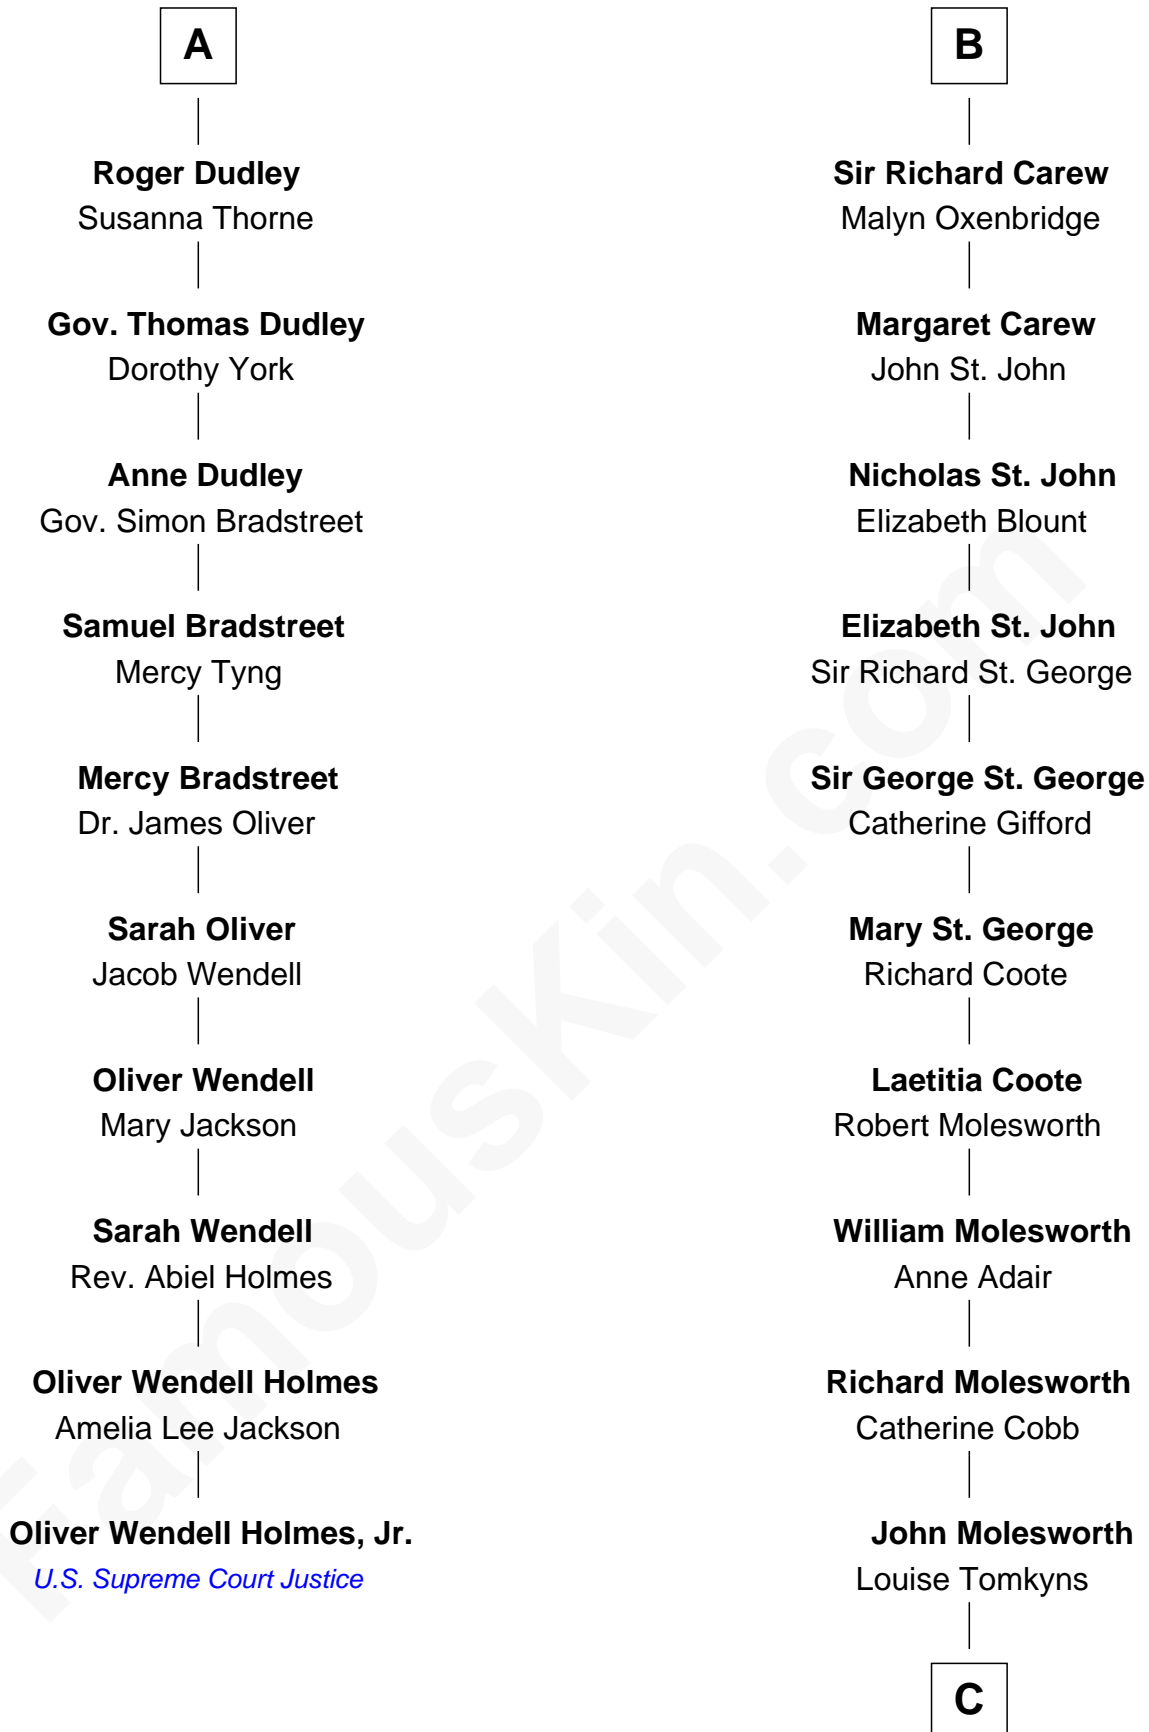

FamousKin.com
Relationship Chart of
Oliver Wendell Holmes, Jr.
U.S. Supreme Court Justice

16th cousin 3 times removed of

Olivia De Havilland
Movie Actress

Sir Maurice de Berkeley
 Eve la Zouche

Thomas de Berkeley
 Katherine de Clyvedon

Sir John Berkeley
 Elizabeth Betteshorne

Elizabeth Berkeley
 Sir John Sutton

Sir Edmund Sutton
 Joyce Tiptoft

Sir Edward Sutton
 Cecily Willoughby

Sir John Sutton
 Cecily Grey

Sir Henry Dudley
 ----- Ashton

Probable

A

Isabel de Berkeley
 Sir Robert de Clifford

Sir Roger de Clifford
 Maud de Beauchamp

Katherine de Clifford
 Sir Ralph de Greystoke

Maud de Greystoke
 Eudo de Welles

Sir Lionel de Welles
 Joan de Waterton

Eleanor de Welles
 Sir Thomas Hoo

Eleanor Hoo
 James Carew

B

C

—
Margaret Letitia Molesworth
Charles Richard De Havilland

—
Walter Augustus De Havilland
Lillian Augusta Ruse

—
Olivia De Havilland
Movie Actress