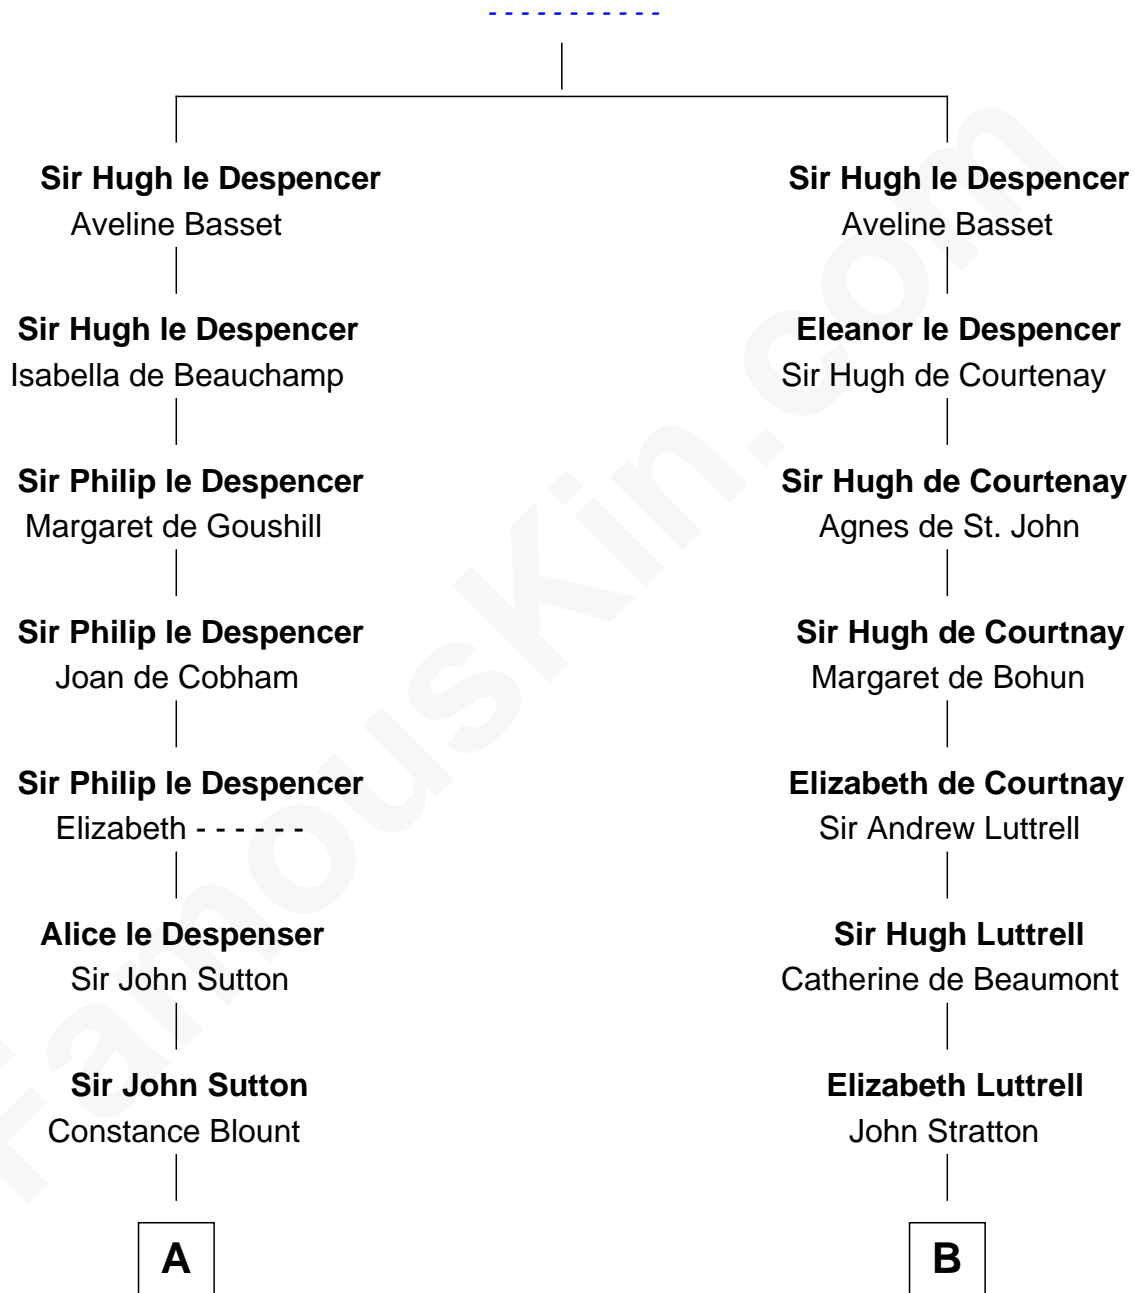

FamousKin.com
Relationship Chart of
Oliver Wendell Holmes, Jr.
U.S. Supreme Court Justice

21st cousin of

Olivia De Havilland
Movie Actress

Sir Hugh le Despencer

C

Sarah Oliver
Jacob Wendell

Oliver Wendell
Mary Jackson

Sarah Wendell
Rev. Abiel Holmes

Oliver Wendell Holmes
Amelia Lee Jackson

Oliver Wendell Holmes, Jr.
U.S. Supreme Court Justice

D

Richard Molesworth
Catherine Cobb

John Molesworth
Louise Tomkyns

Margaret Letitia Molesworth
Charles Richard De Havilland