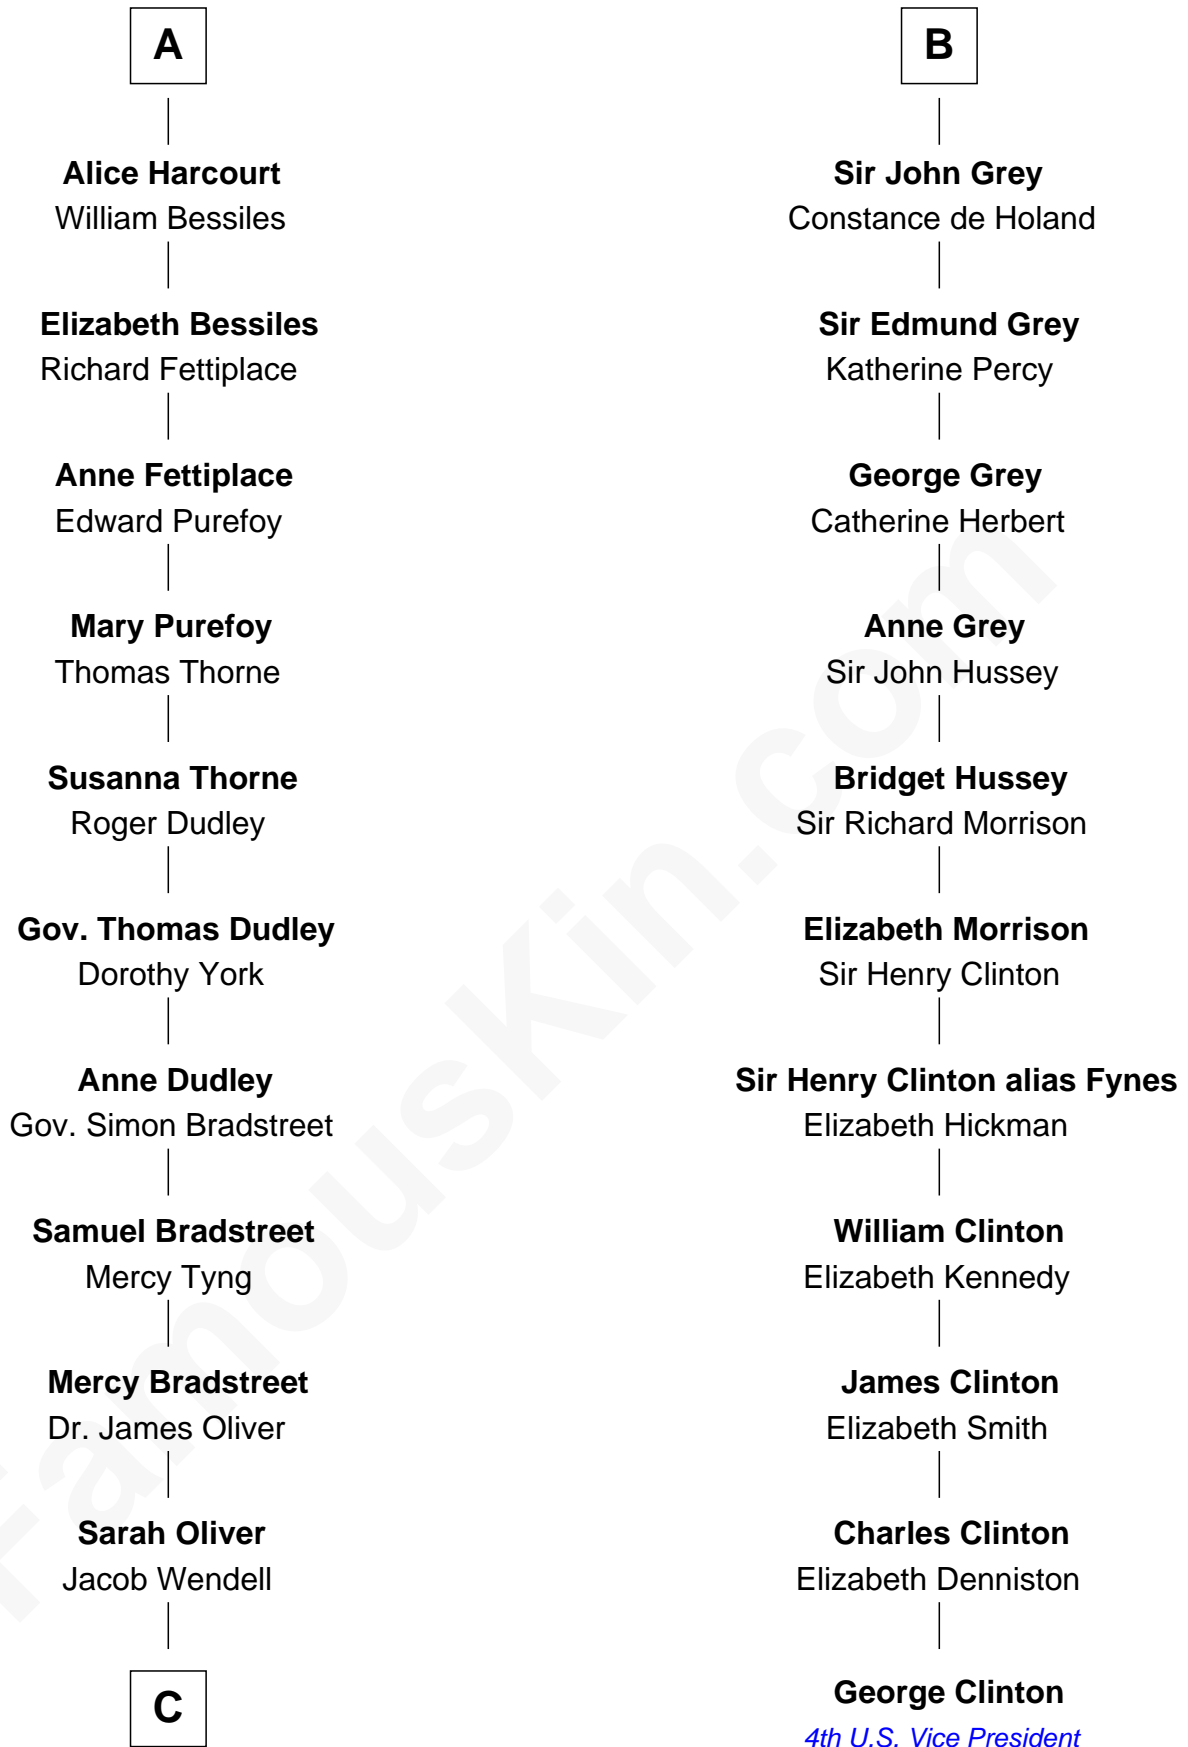

**FamousKin.com**  
**Relationship Chart of**  
**Oliver Wendell Holmes, Jr.**  
*U.S. Supreme Court Justice*

17th cousin 3 times removed of

**George Clinton**  
*4th U.S. Vice President*

**C**

—  
**Oliver Wendell**

Mary Jackson

—  
**Sarah Wendell**

Rev. Abiel Holmes

—  
**Oliver Wendell Holmes**

Amelia Lee Jackson

—  
**Oliver Wendell Holmes, Jr.**

*U.S. Supreme Court Justice*

FamousKin.com