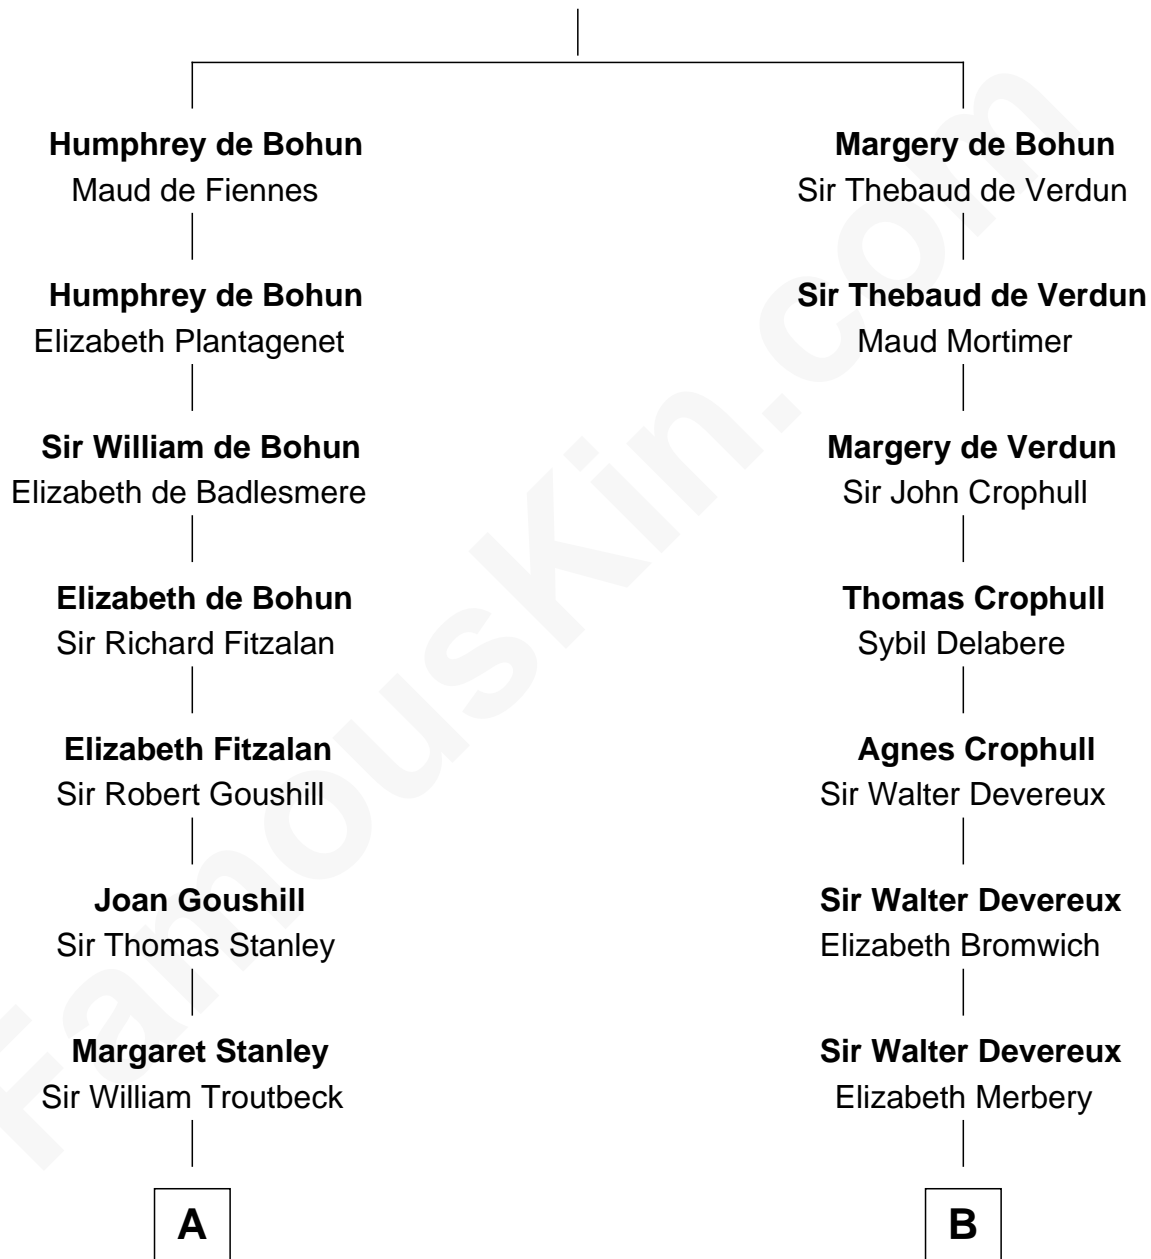

FamousKin.com
Relationship Chart of
Oliver Wendell Holmes, Jr.
U.S. Supreme Court Justice

16th cousin 3 times removed of

George Clinton
4th U.S. Vice President

Sir Humphrey de Bohun
 Eleanor de Braiose

C

—
Sarah Wendell
Rev. Abiel Holmes

—
Oliver Wendell Holmes
Amelia Lee Jackson

—
Oliver Wendell Holmes, Jr.
U.S. Supreme Court Justice

FamousKin.com