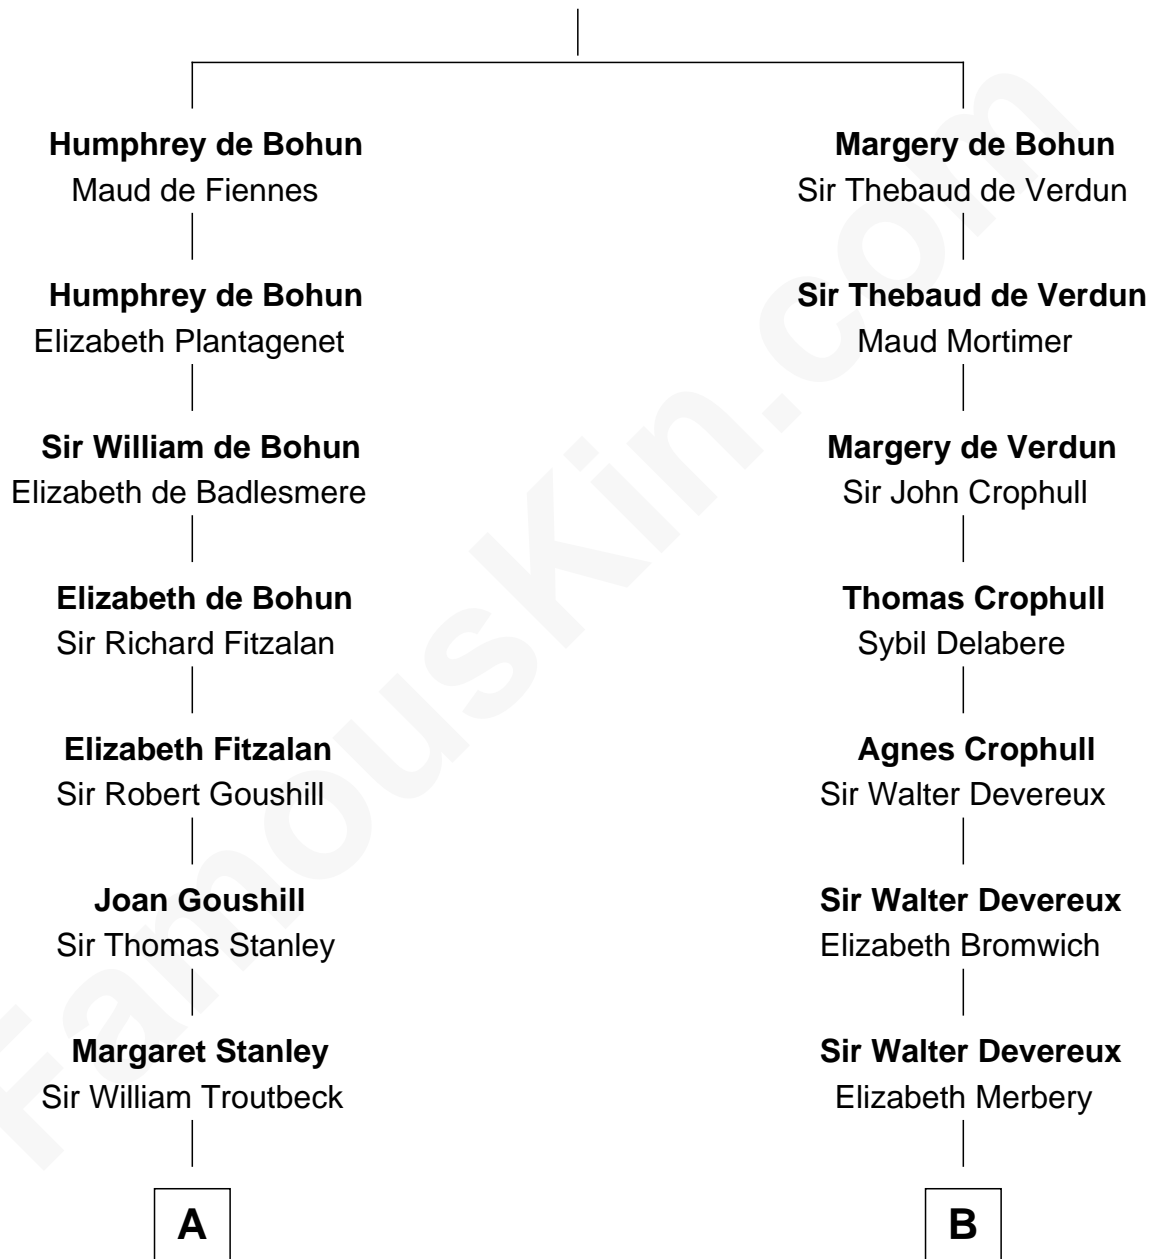

**FamousKin.com**  
**Relationship Chart of**  
**Oliver Wendell Holmes, Jr.**  
*U.S. Supreme Court Justice*

**17th cousin 2 times removed of**

**DeWitt Clinton**  
*6th Governor of New York*

**Sir Humphrey de Bohun**  
 Eleanor de Braiose

**C**

—  
**Sarah Wendell**  
Rev. Abiel Holmes

—  
**Oliver Wendell Holmes**  
Amelia Lee Jackson

—  
**Oliver Wendell Holmes, Jr.**  
*U.S. Supreme Court Justice*

FamousKin.com