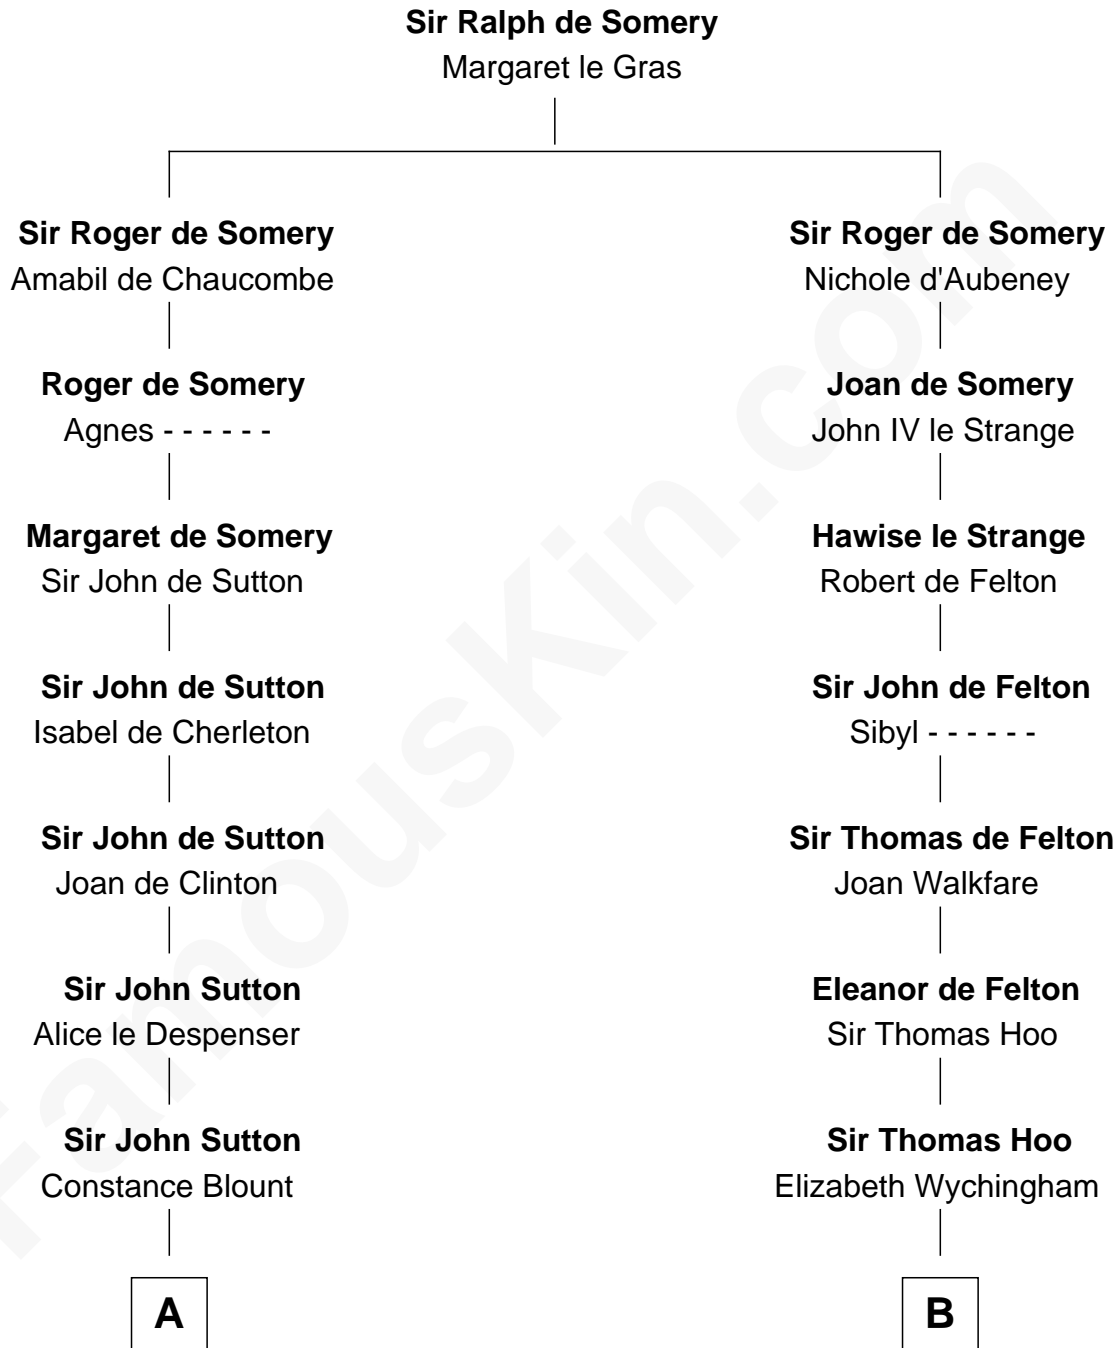

**FamousKin.com**  
**Relationship Chart of**  
**Oliver Wendell Holmes, Jr.**  
*U.S. Supreme Court Justice*

**20th cousin 1 time removed of**  
**Lt. Gen. James Brudenell**  
*Leader of the "Charge of the Light Brigade"*

**C**

**Sarah Oliver**  
Jacob Wendell

**Oliver Wendell**  
Mary Jackson

**Sarah Wendell**  
Rev. Abiel Holmes

**Oliver Wendell Holmes**  
Amelia Lee Jackson

**Oliver Wendell Holmes, Jr.**  
*U.S. Supreme Court Justice*