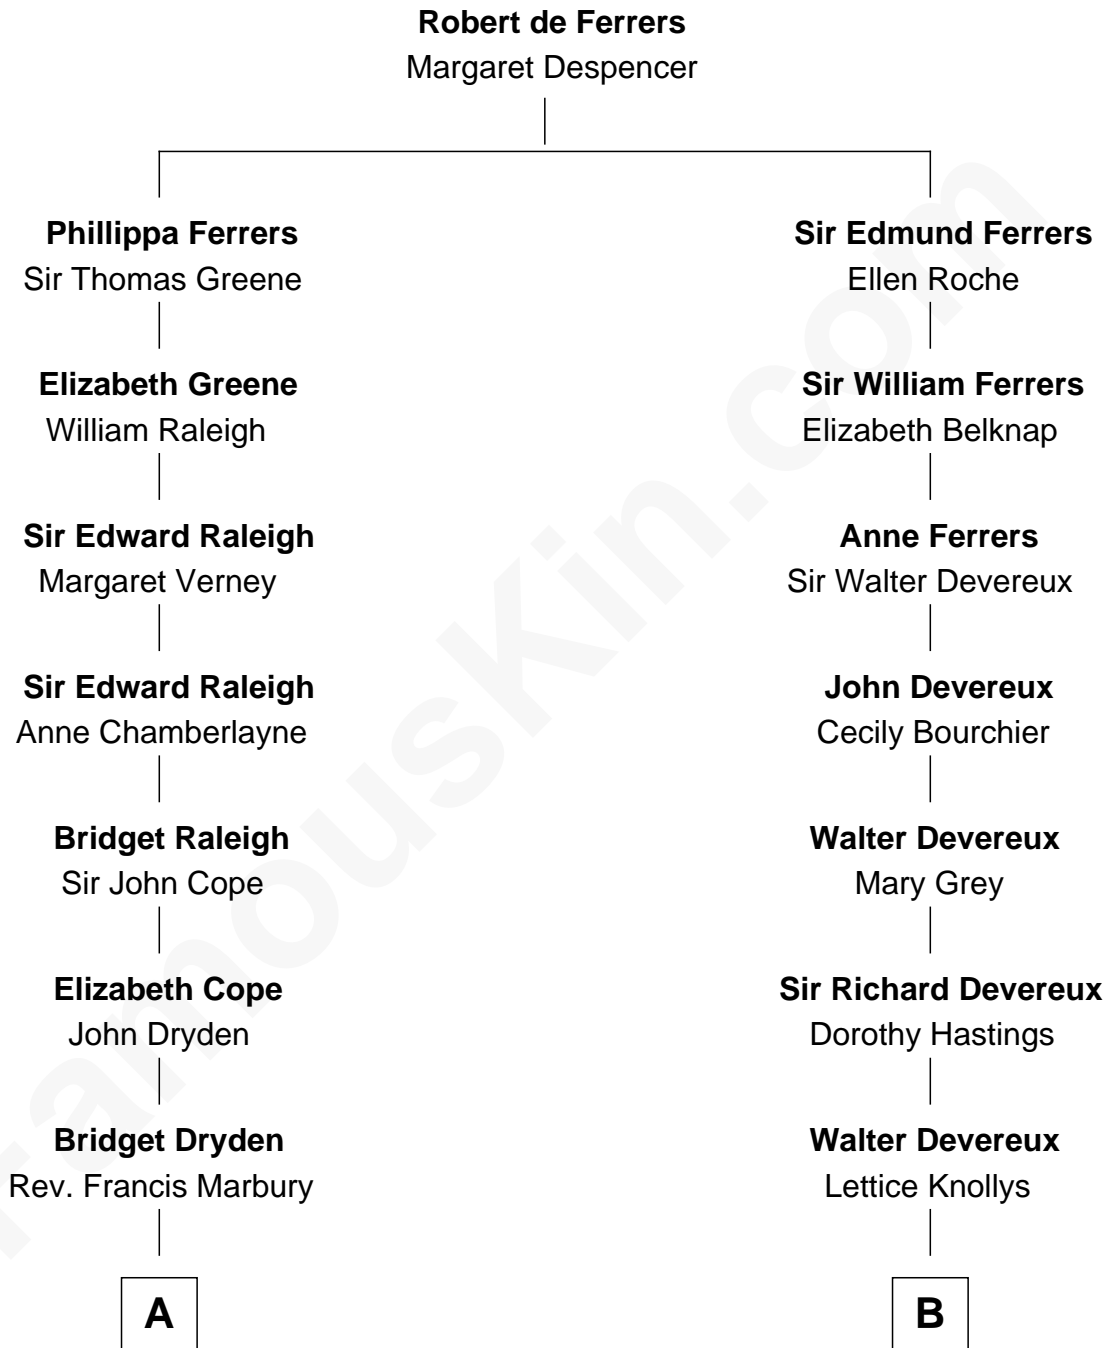

**FamousKin.com**  
**Relationship Chart of**  
**Oliver Wendell Holmes, Jr.**  
*U.S. Supreme Court Justice*

**14th cousin 2 times removed of**  
**Lt. Gen. James Brudenell**  
*Leader of the "Charge of the Light Brigade"*

**A**

**Anne Marbury**  
William Hutchinson

**Faith Hutchinson**  
Thomas Savage

**Habijah Savage**  
Hannah Tyng

**Hannah Savage**  
Nathaniel Gookin

**Nathaniel Gookin**  
Dorothy Cotton

**Hannah Gookin**  
Patrick Tracy

**Hannah Tracy**  
Jonathan Jackson

**Charles Jackson**  
Frances Cabot

**Amelia Lee Jackson**  
Oliver Wendell Holmes

**Oliver Wendell Holmes, Jr.**  
*U.S. Supreme Court Justice*

**B**

**Sir Robert Devereux**  
Frances Walsingham