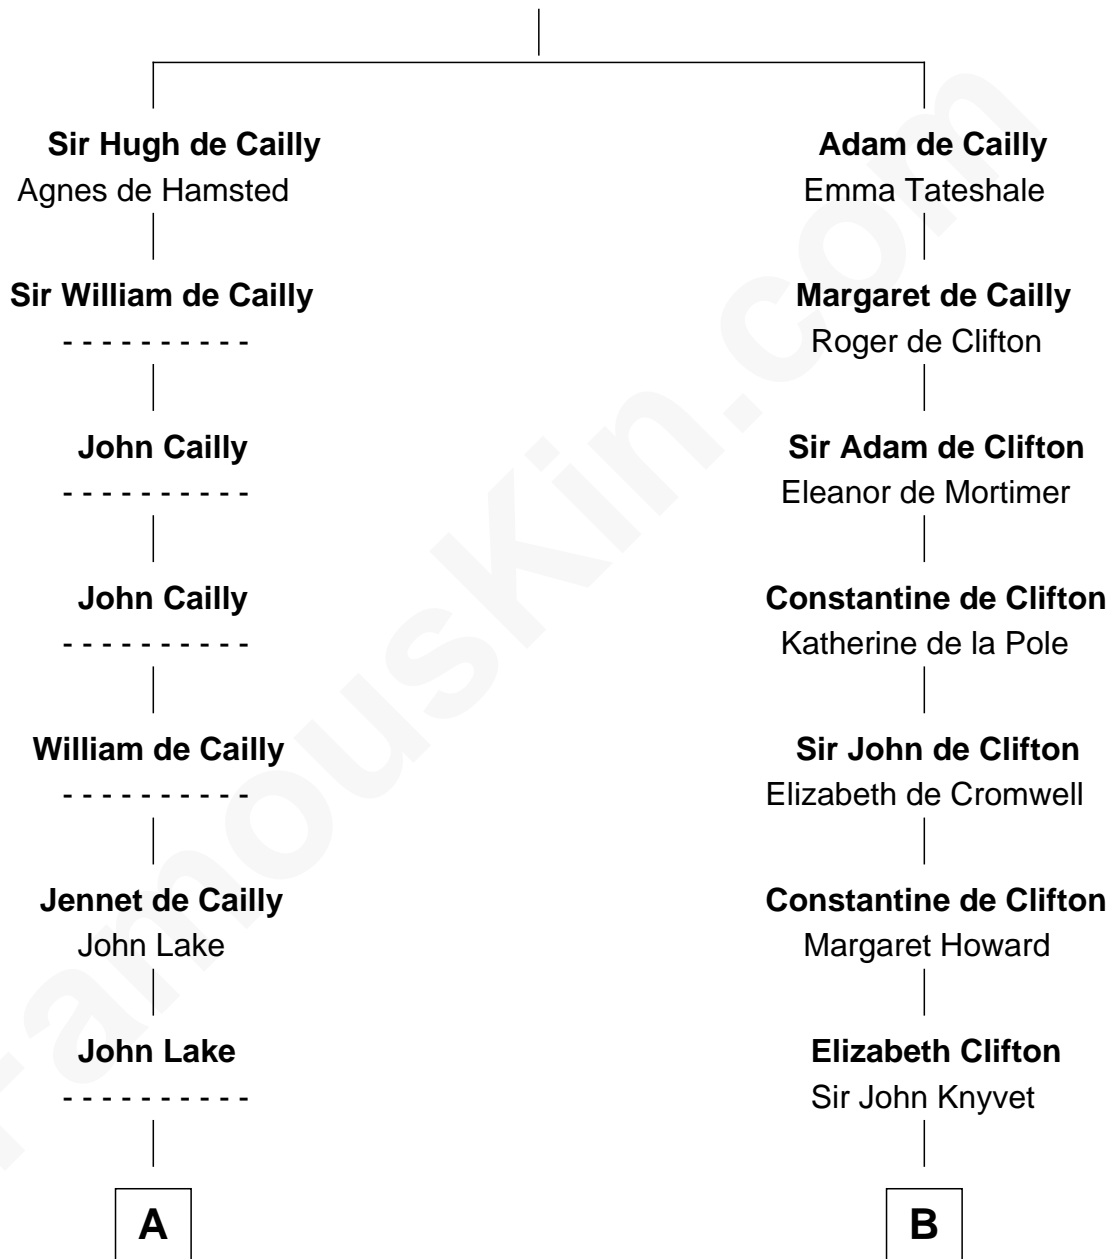

FamousKin.com
Relationship Chart of
Oliver Wendell Holmes, Jr.
U.S. Supreme Court Justice

21st cousin of
Lt. Gen. James Brudenell
Leader of the "Charge of the Light Brigade"

Osbert Cailly

C

Hannah Gookin

Patrick Tracy

Hannah Tracy

Jonathan Jackson

Charles Jackson

Frances Cabot

Amelia Lee Jackson

Oliver Wendell Holmes

Oliver Wendell Holmes, Jr.

U.S. Supreme Court Justice