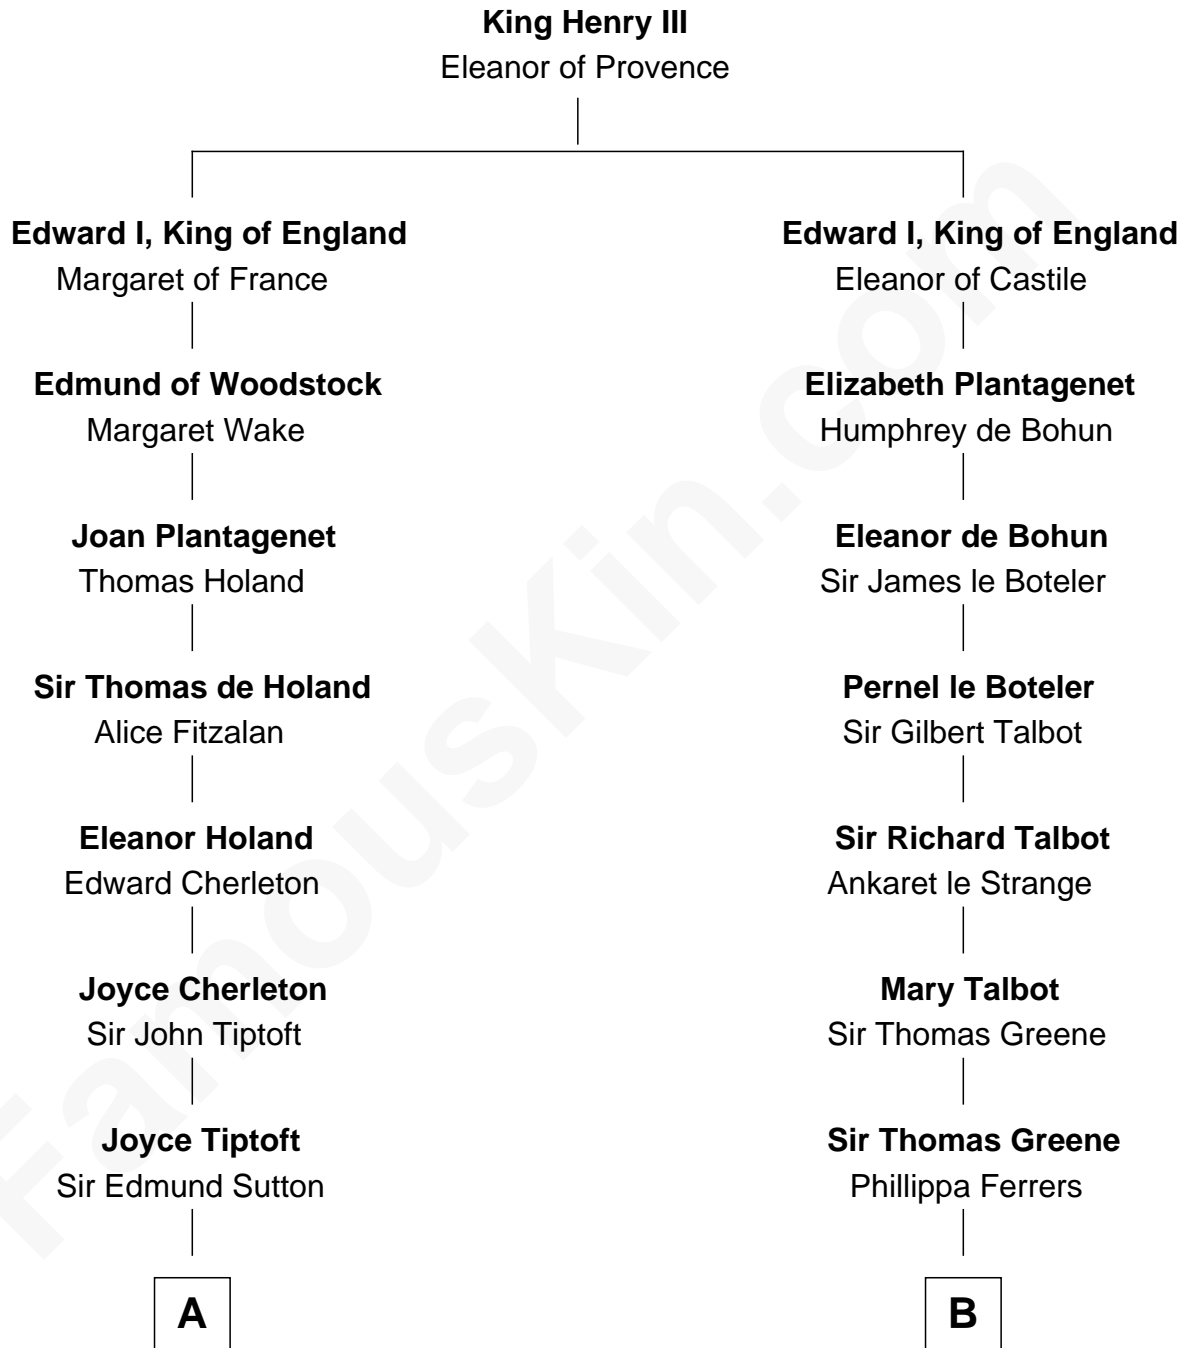

FamousKin.com
Relationship Chart of
Oliver Wendell Holmes, Jr.
U.S. Supreme Court Justice

15th cousin 4 times removed of

Jonathan Swift
Author of Gulliver's Travels

C

—
Sarah Wendell
Rev. Abiel Holmes

—
Oliver Wendell Holmes
Amelia Lee Jackson

—
Oliver Wendell Holmes, Jr.
U.S. Supreme Court Justice

FamousKin.com