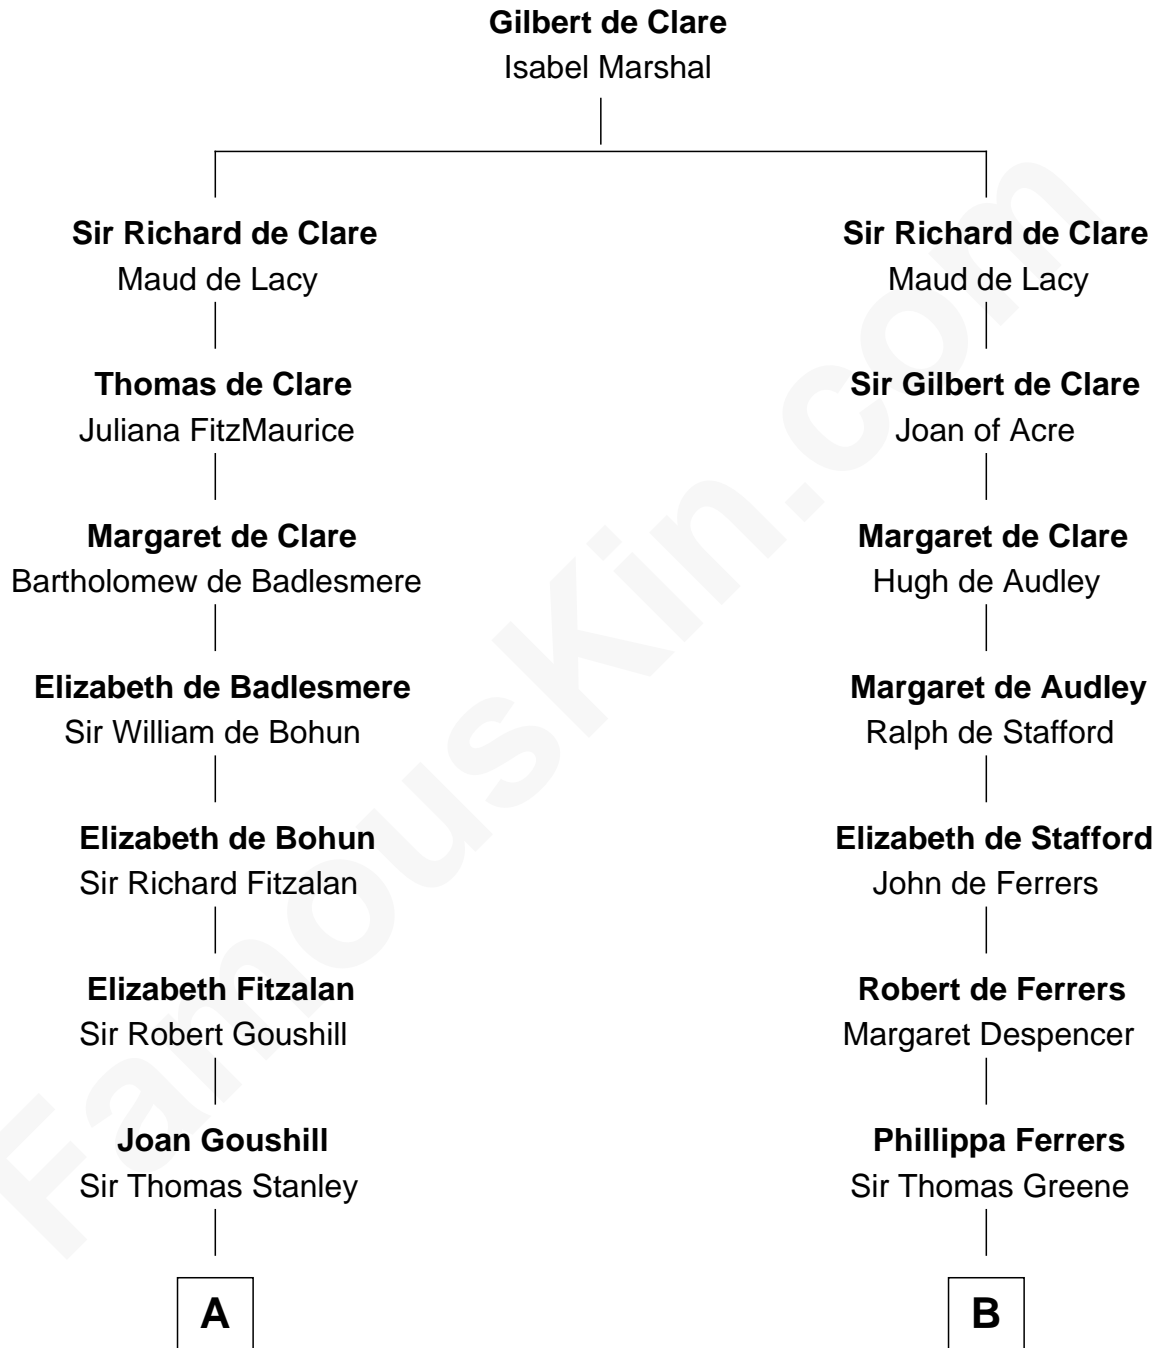

FamousKin.com
Relationship Chart of
Oliver Wendell Holmes, Jr.
U.S. Supreme Court Justice

15th cousin 5 times removed of

Jonathan Swift
Author of Gulliver's Travels

C

—
Oliver Wendell

Mary Jackson

—
Sarah Wendell

Rev. Abiel Holmes

—
Oliver Wendell Holmes

Amelia Lee Jackson

—
Oliver Wendell Holmes, Jr.

U.S. Supreme Court Justice

FamousKin.com