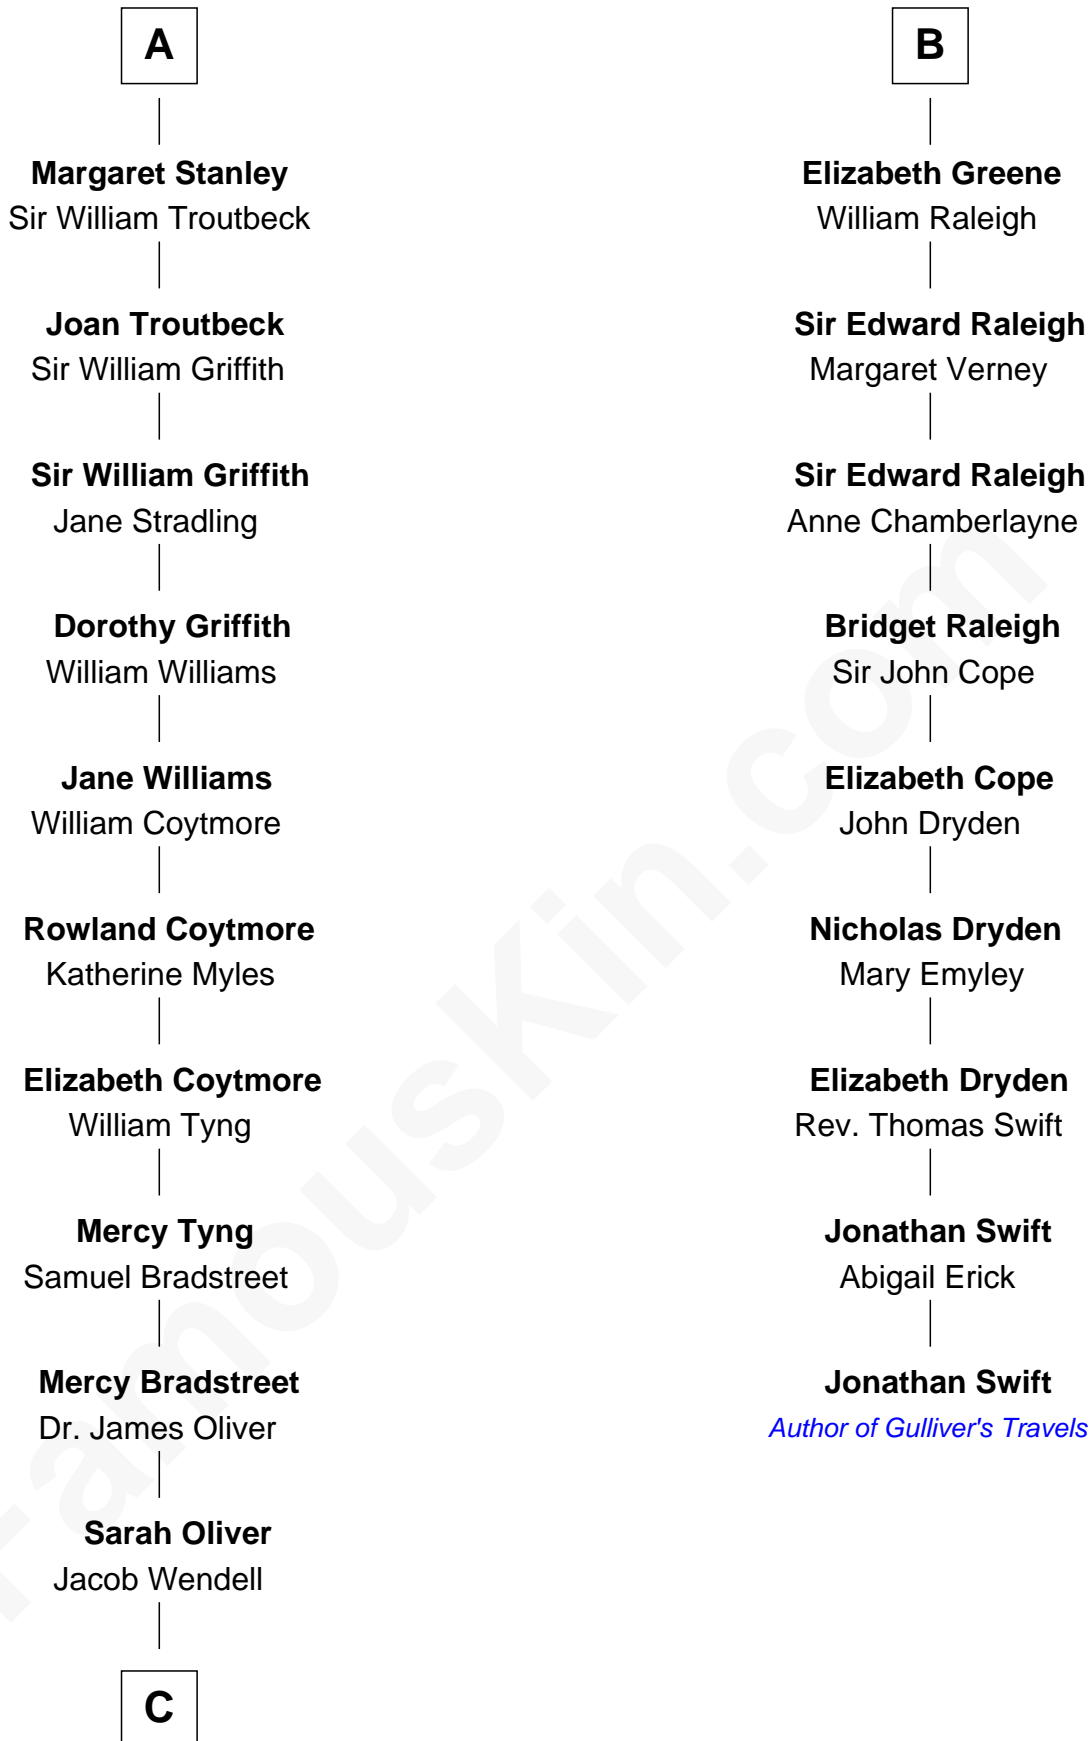

FamousKin.com
Relationship Chart of
Oliver Wendell Holmes, Jr.
U.S. Supreme Court Justice

15th cousin 5 times removed of

Jonathan Swift
Author of Gulliver's Travels

C

—
Oliver Wendell

Mary Jackson

—
Sarah Wendell

Rev. Abiel Holmes

—
Oliver Wendell Holmes

Amelia Lee Jackson

—
Oliver Wendell Holmes, Jr.

U.S. Supreme Court Justice

FamousKin.com