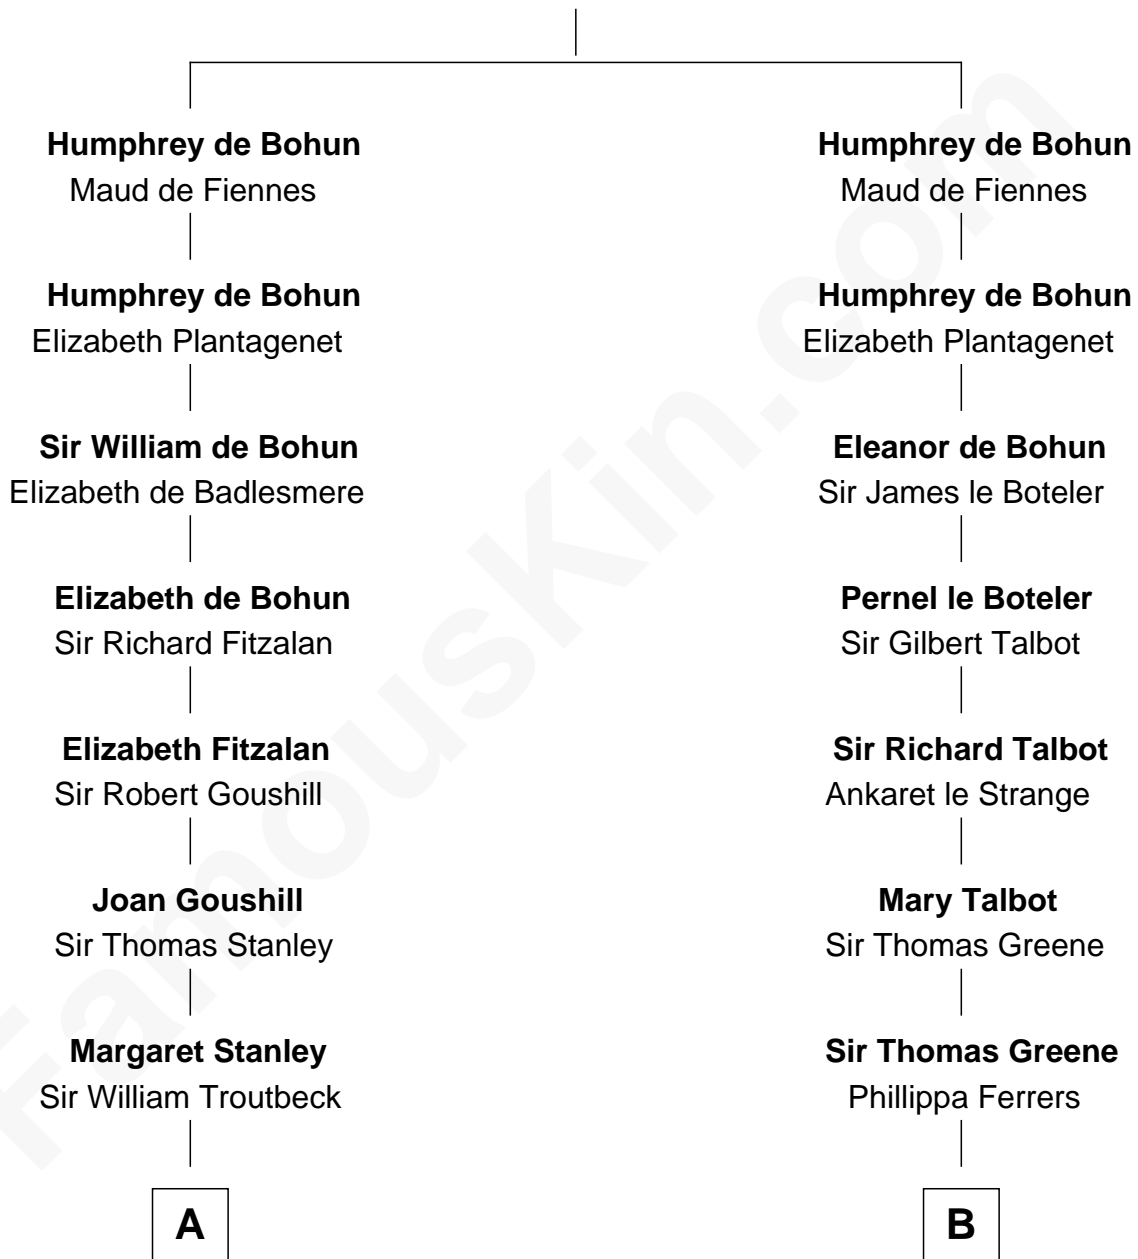

FamousKin.com
Relationship Chart of
Oliver Wendell Holmes, Jr.
U.S. Supreme Court Justice

15th cousin 4 times removed of

Jonathan Swift
Author of Gulliver's Travels

Sir Humphrey de Bohun
 Eleanor de Braiose

C

—
Sarah Wendell
Rev. Abiel Holmes

—
Oliver Wendell Holmes
Amelia Lee Jackson

—
Oliver Wendell Holmes, Jr.
U.S. Supreme Court Justice

FamousKin.com