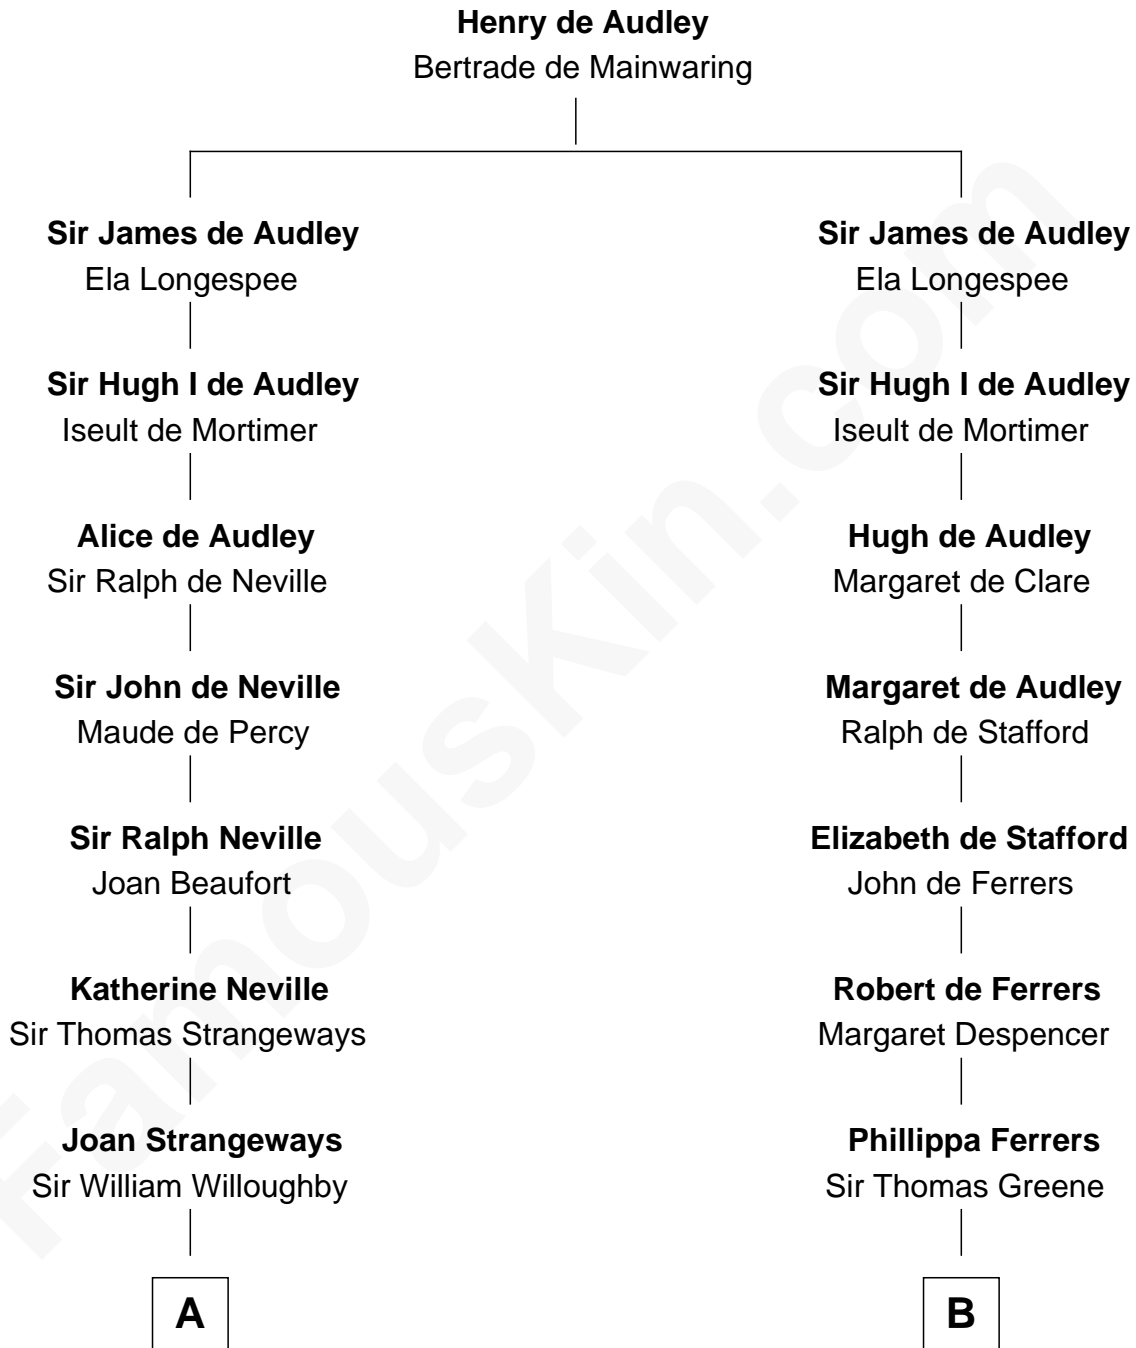

FamousKin.com
Relationship Chart of
Oliver Wendell Holmes, Jr.
U.S. Supreme Court Justice

15th cousin 4 times removed of

Jonathan Swift
Author of Gulliver's Travels

C

—
Sarah Wendell
Rev. Abiel Holmes

—
Oliver Wendell Holmes
Amelia Lee Jackson

—
Oliver Wendell Holmes, Jr.
U.S. Supreme Court Justice

FamousKin.com