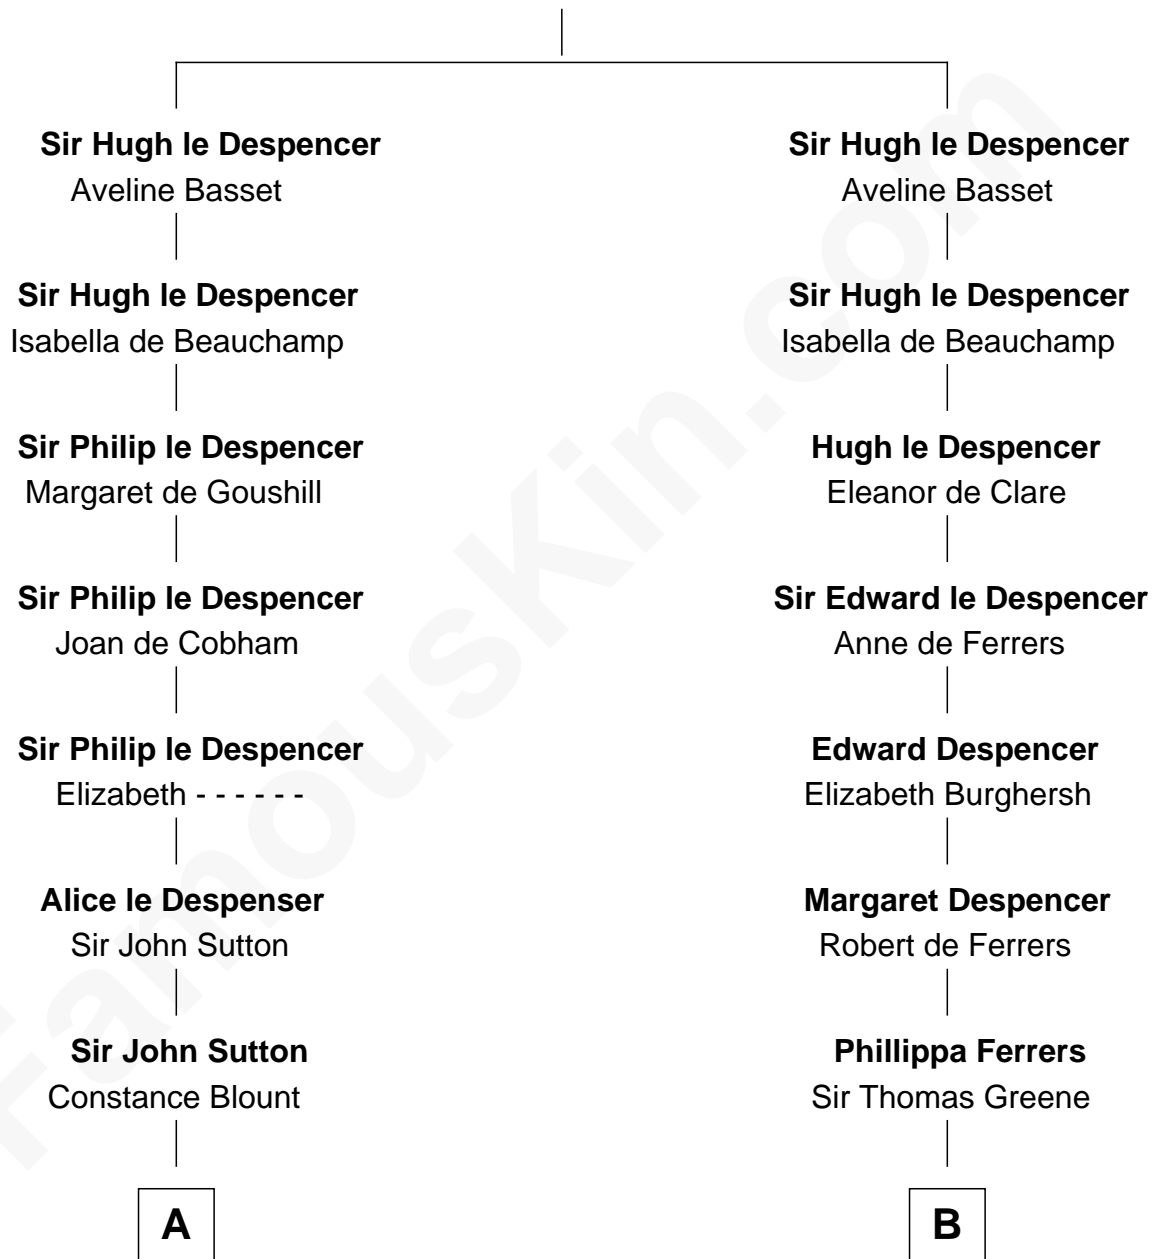

**FamousKin.com**  
**Relationship Chart of**  
**Oliver Wendell Holmes, Jr.**  
*U.S. Supreme Court Justice*

15th cousin 6 times removed of

**Jonathan Swift**  
*Author of Gulliver's Travels*

**Sir Hugh le Despencer**

-----

**C**

—  
**Sarah Oliver**  
Jacob Wendell

—  
**Oliver Wendell**  
Mary Jackson

—  
**Sarah Wendell**  
Rev. Abiel Holmes

—  
**Oliver Wendell Holmes**  
Amelia Lee Jackson

—  
**Oliver Wendell Holmes, Jr.**  
*U.S. Supreme Court Justice*