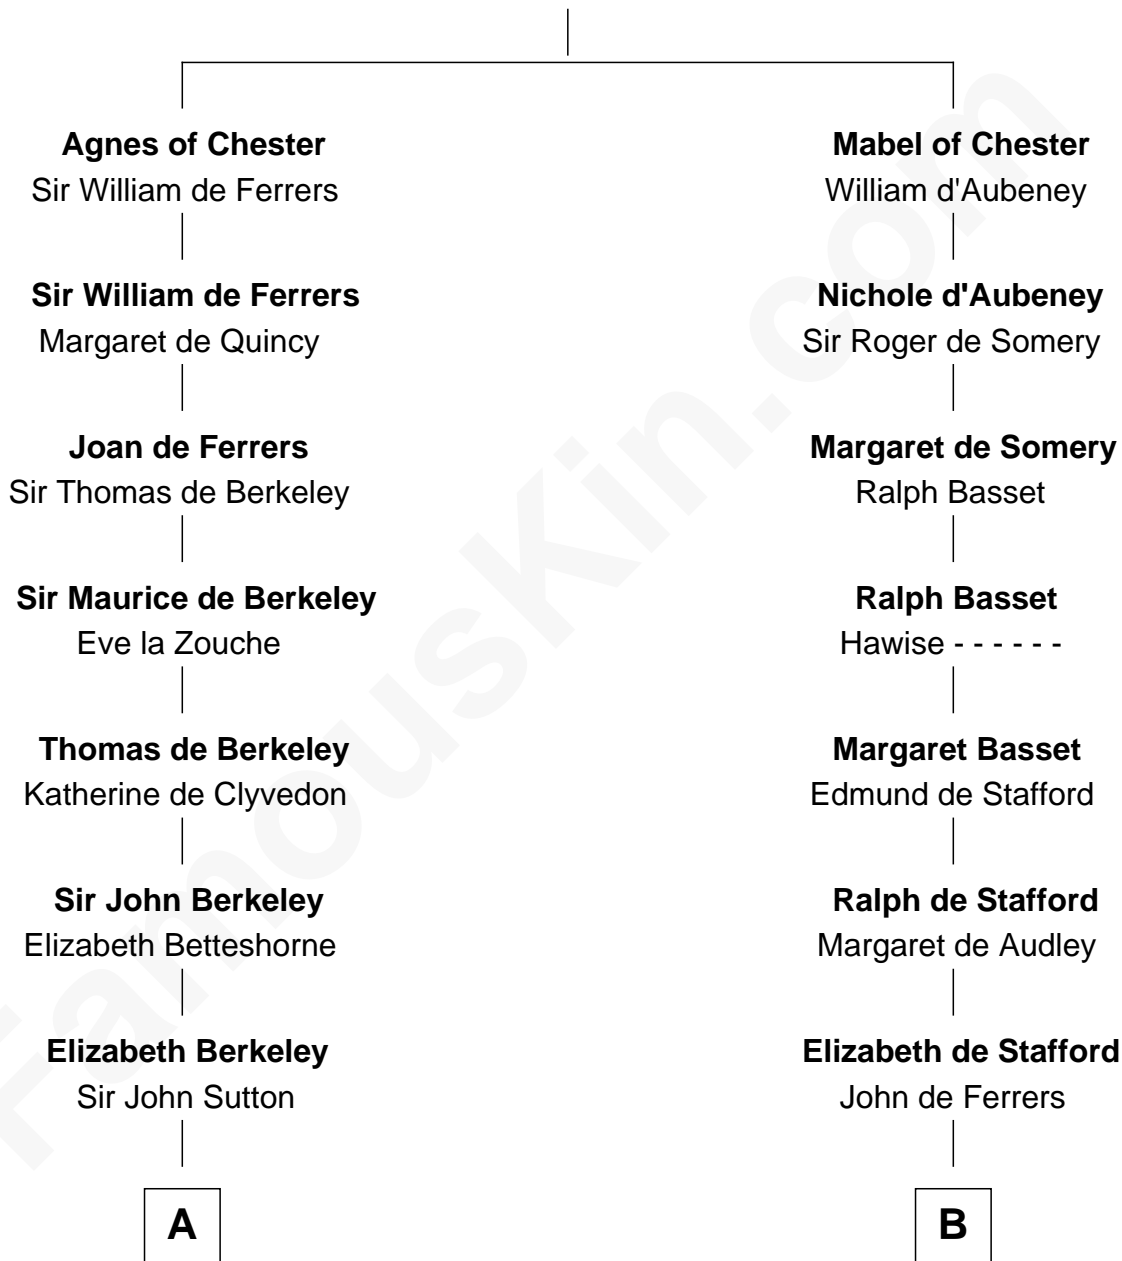

**FamousKin.com**  
**Relationship Chart of**  
**Oliver Wendell Holmes, Jr.**  
*U.S. Supreme Court Justice*

**16th cousin 4 times removed of**  
**John Dryden**  
*England's First Poet Laureate*

**Bertrade de Montfort**  
 Hugh de Kevelioc

**C**

—  
**Oliver Wendell**

Mary Jackson

—  
**Sarah Wendell**

Rev. Abiel Holmes

—  
**Oliver Wendell Holmes**

Amelia Lee Jackson

—  
**Oliver Wendell Holmes, Jr.**

*U.S. Supreme Court Justice*

FamousKin.com